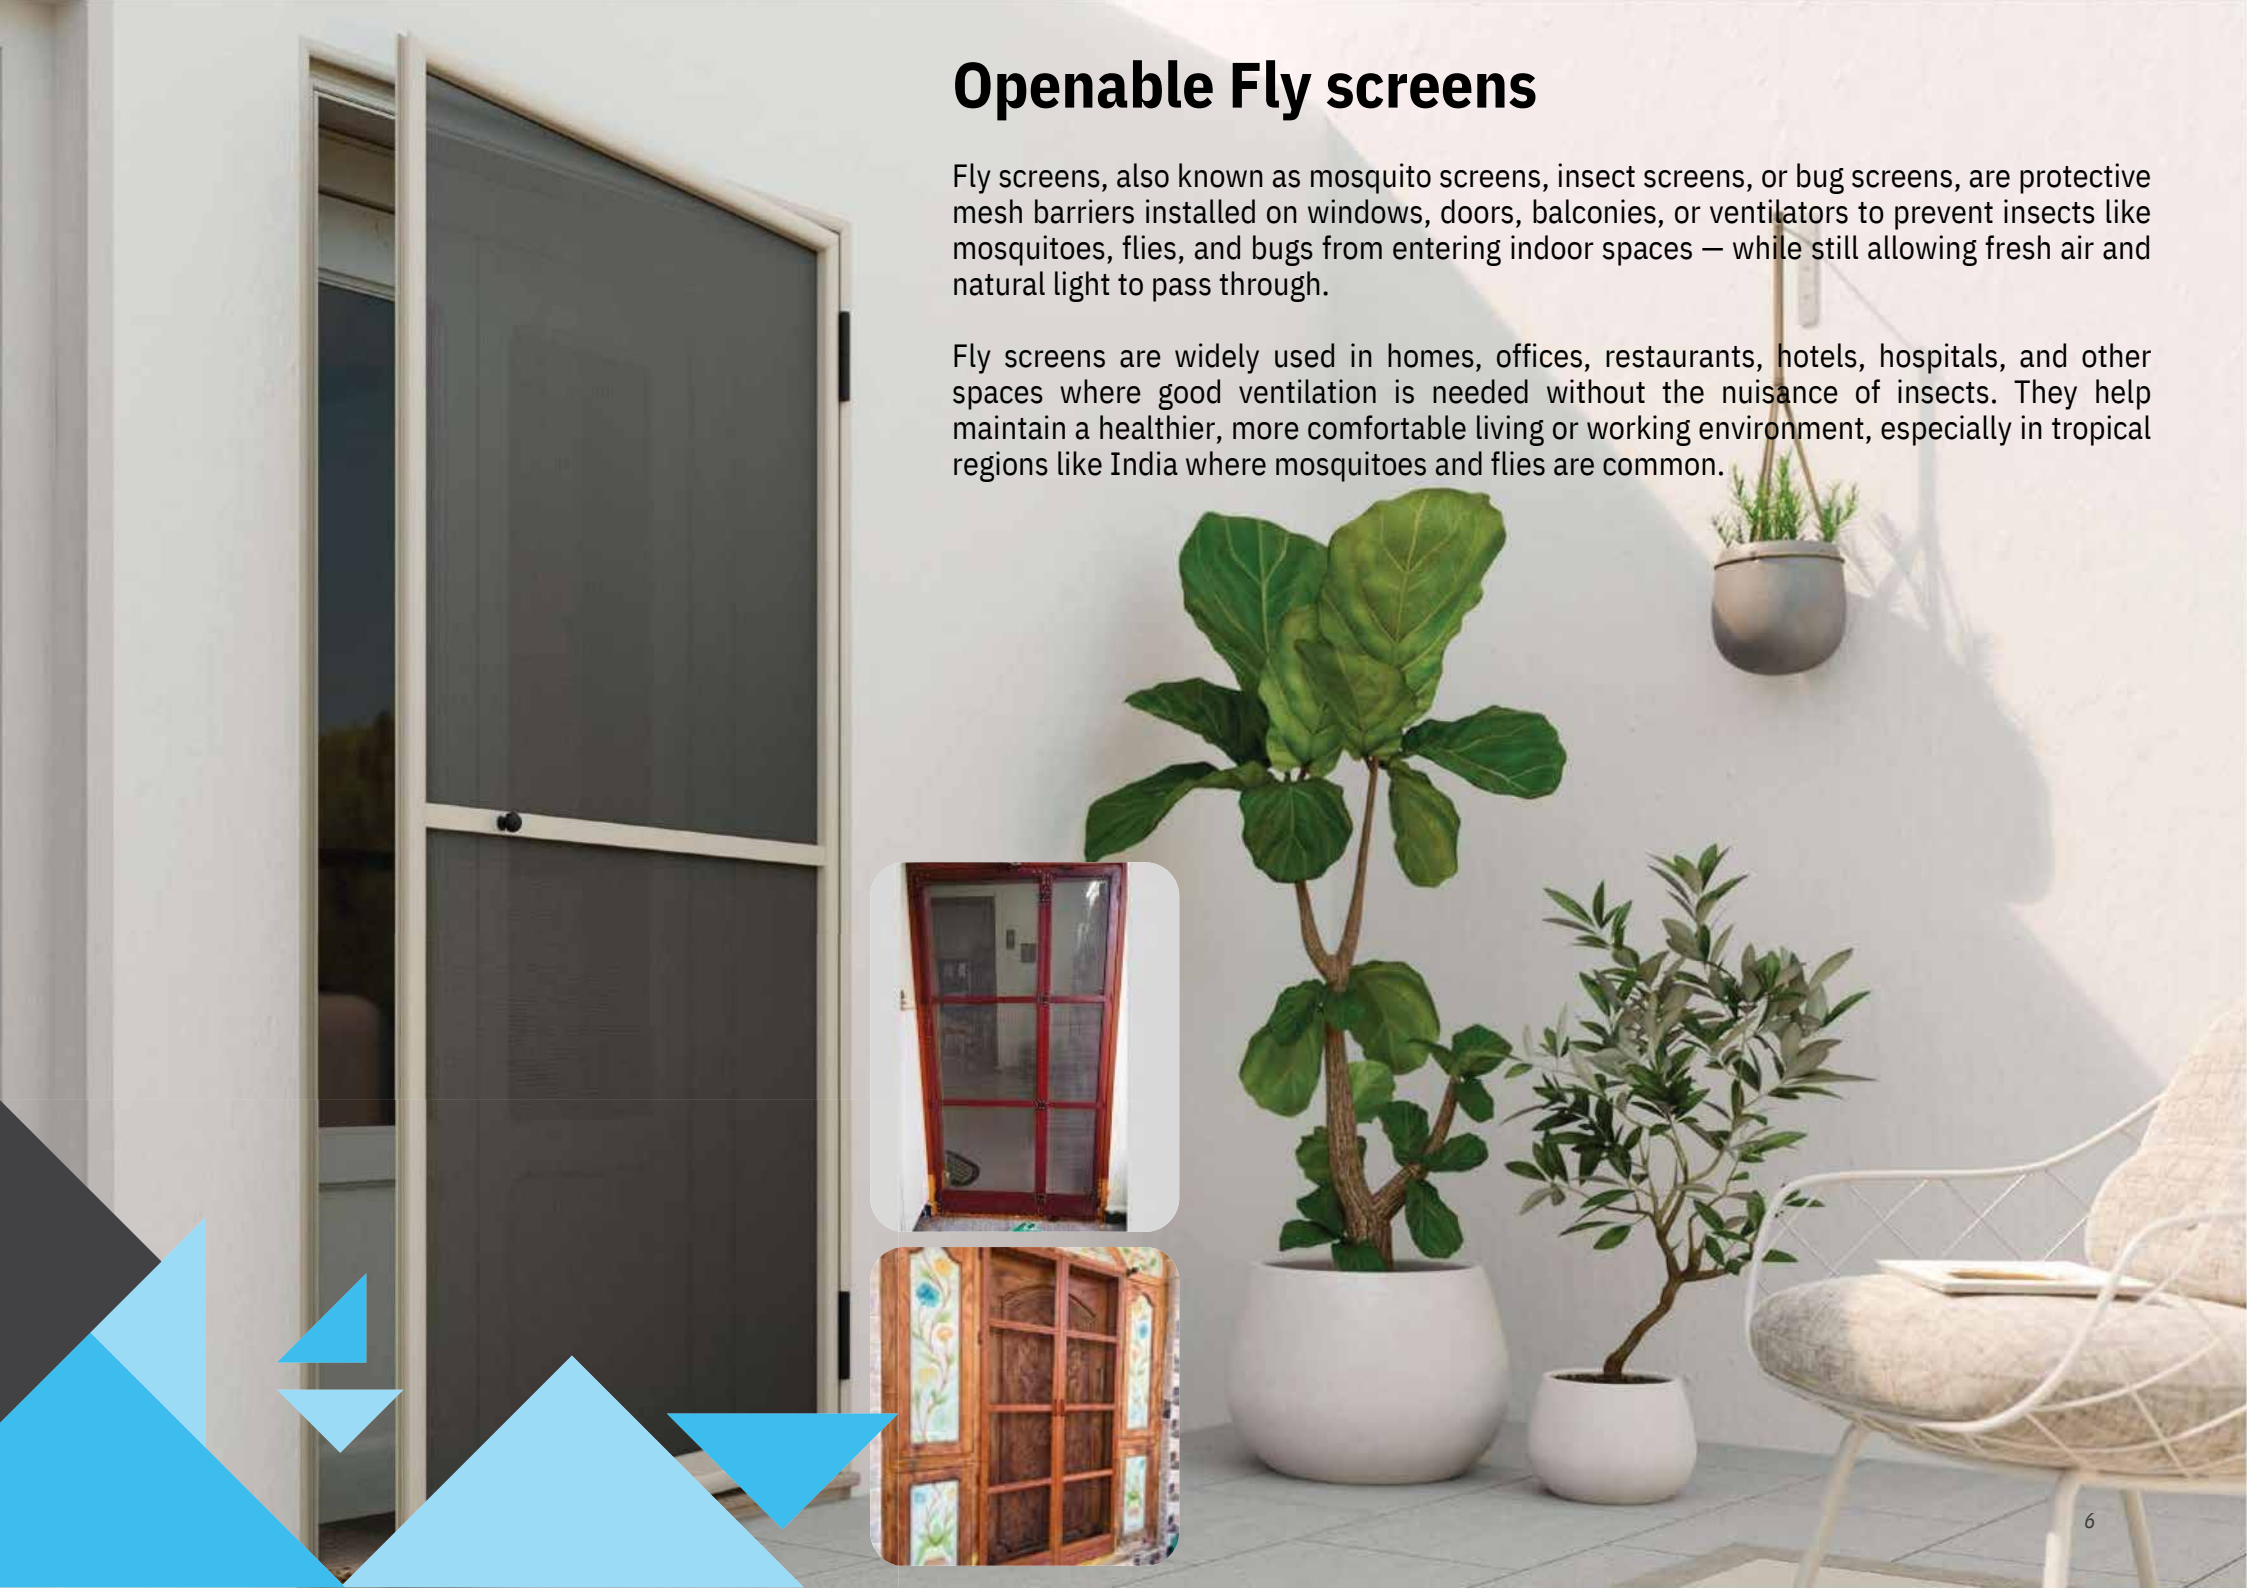

Openable Fly screens

Fly screens, also known as mosquito screens, insect screens, or bug screens, are protective mesh barriers installed on windows, doors, balconies, or ventilators to prevent insects like mosquitoes, flies, and bugs from entering indoor spaces – while still allowing fresh air and natural light to pass through.

Fly screens are widely used in homes, offices, restaurants, hotels, hospitals, and other spaces where good ventilation is needed without the nuisance of insects. They help maintain a healthier, more comfortable living or working environment, especially in tropical regions like India where mosquitoes and flies are common.