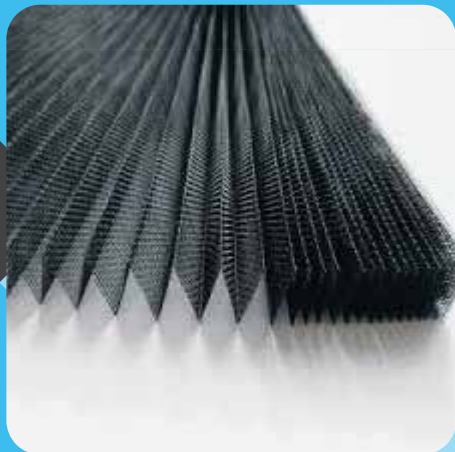

Non-Printed Pleated Mesh

Available Pleated Series: 25 Series, 30 Series, 32 Series, 34 Series & 40 Series

Where pleated mesh doors can be used:
Balcony Doors, Main Entrance door,
Windows

Where pleated mesh doors can be used:
Balcony Doors, Main Entrance door,
Windows

Mostly used Materials: Polyester Mesh,
Fiberglass Mesh, PP (Polypropylene) Mesh,
Stainless Steel Wire Mesh.