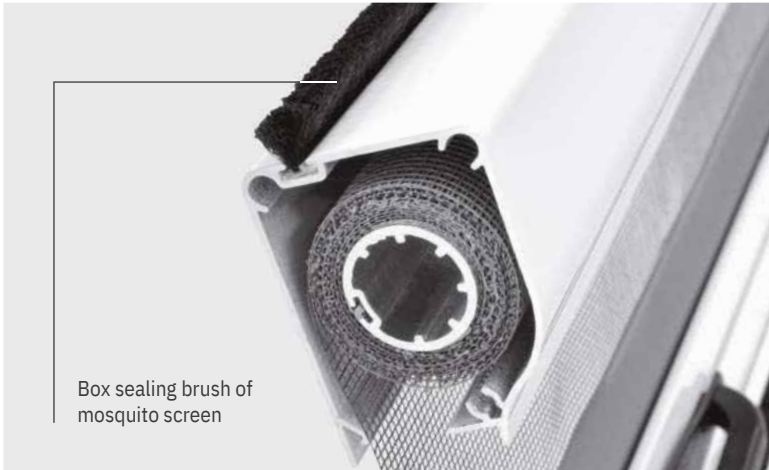

# Openable Fly screens

Fly screens, also known as mosquito screens, insect screens, or bug screens, are protective mesh barriers installed on windows, doors, balconies, or ventilators to prevent insects like mosquitoes, flies, and bugs from entering indoor spaces – while still allowing fresh air and natural light to pass through.

## Zipper Roller Mosquito Screens

A perfect blend of protection, style, and convenience. Zipper Roller Mosquito Screens are a smart and stylish solution to keep mosquitoes, flies, and other tiny insects out of your living spaces. When not in use, the screens roll neatly into a sleek housing, maintaining the aesthetics of your interiors. Known also as zipper screens, insect roller screens, or mosquito roller screens, they are designed to add both functionality and elegance to your home.

Our Zip Roller Insect Screening System is engineered to the highest standards with a unique mesh retention system that ensures: Strong wind resistance – side rail inserts allow the screen to flex under wind pressure but keep it securely in place.