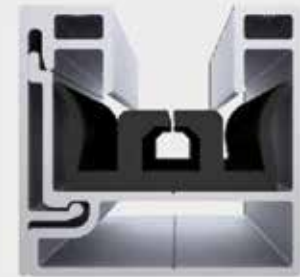

Runner guided profile