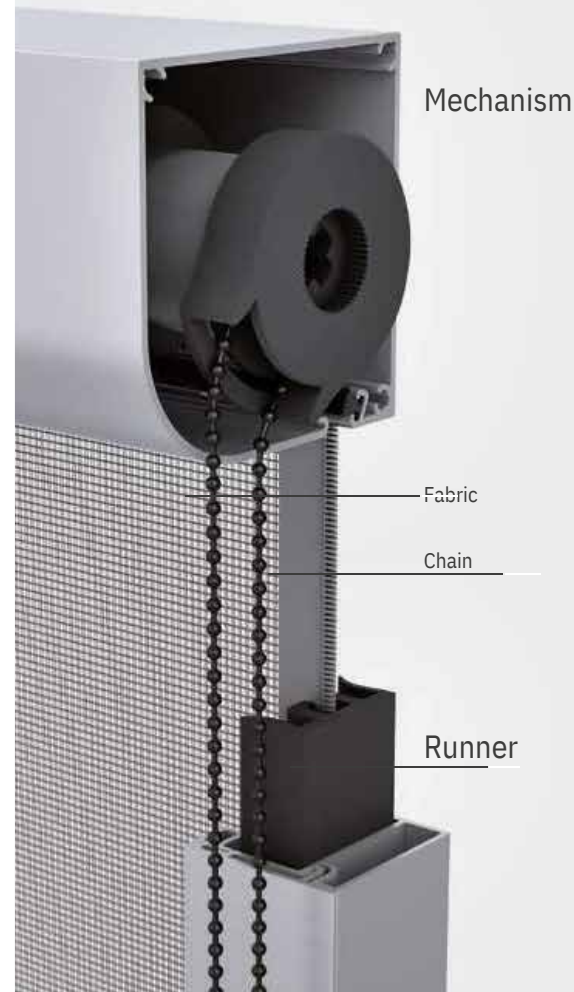

Zipper Roller Mosquito Screens

A perfect blend of protection, style, and convenience. Zipper Roller Mosquito Screens are a smart and stylish solution to keep mosquitoes, flies, and other tiny insects out of your living spaces. When not in use, the screens roll neatly into a sleek housing, maintaining the aesthetics of your interiors. Known also as zipper screens, insect roller screens, or mosquito roller screens, they are designed to add both functionality and elegance to your home.

Our Zip Roller Insect Screening System is engineered to the highest standards with a unique mesh retention system that ensures: Strong wind resistance – side rail inserts allow the screen to flex under wind pressure but keep it securely in place.

Smooth operation – mesh stitched with zip fasteners glides effortlessly within flexible rail tracks.

Superior sealing – prevents screens from blowing out due to air or wind pressure, ensuring effective protection against mosquitoes, smaller insects, and even dust.

Uninterrupted visibility & ventilation – offers clear outward views without compromising airflow.

With their sleek design and effective insect protection, Zipper Roller Mosquito Screens are an excellent choice for modern homes and offices.

ZIP GUIDING