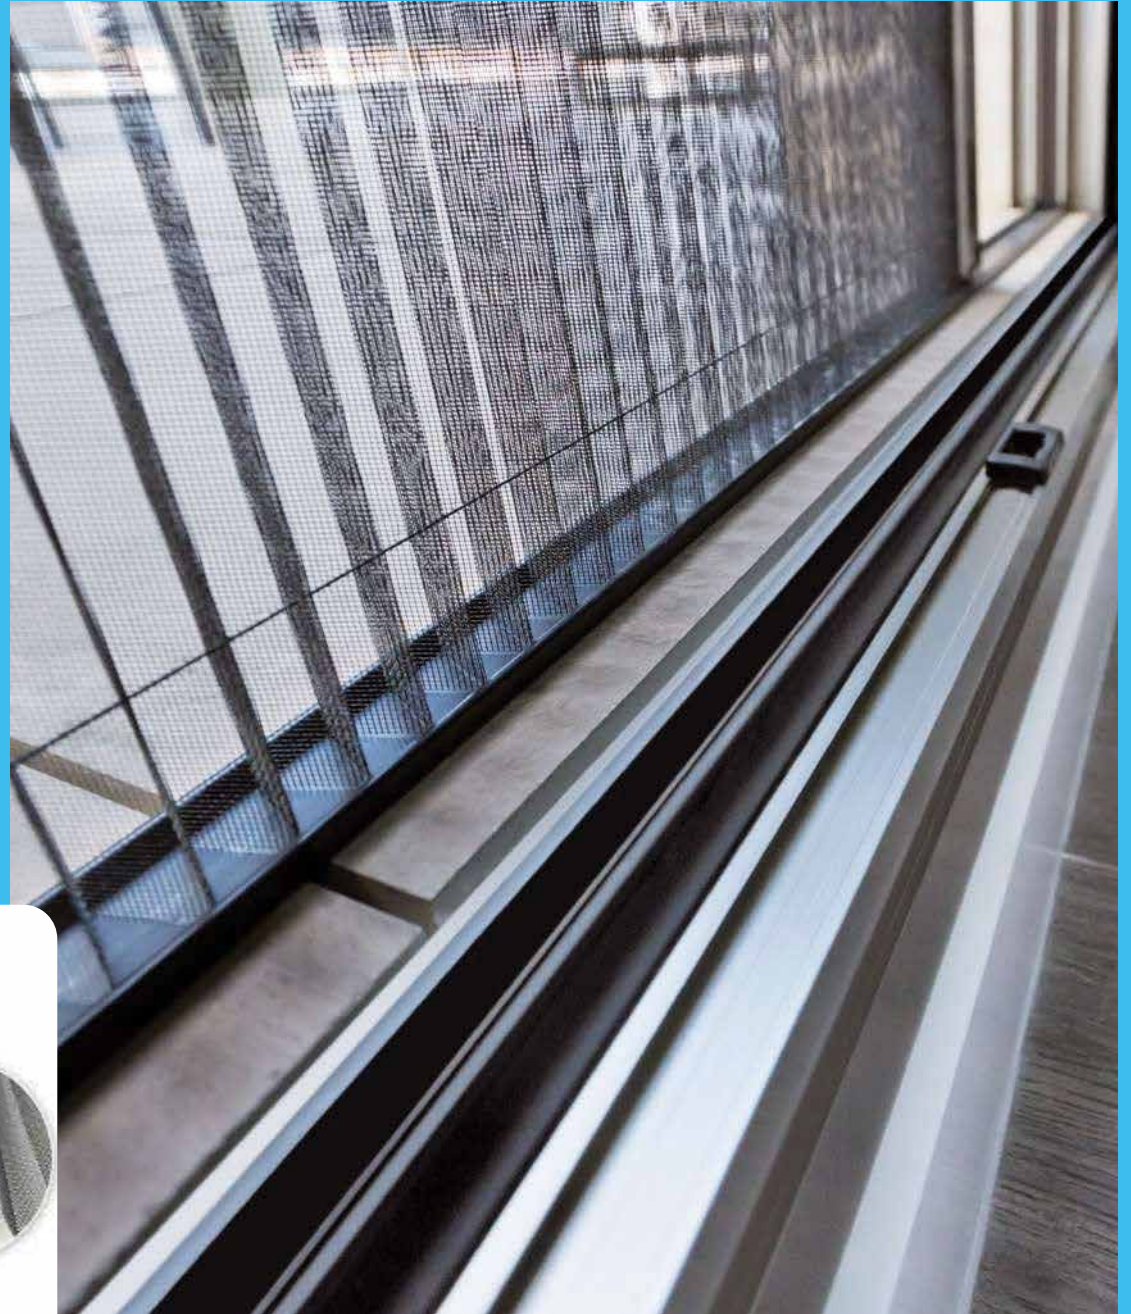

Non-Printed Pleated Mesh

Available Pleated Series: 25 Series, 30 Series, 32 Series, 34 Series & 40 Series

Where pleated mesh doors can be used:
Balcony Doors, Main Entrance door,
Windows

Where pleated mesh doors can be used:
Balcony Doors, Main Entrance door,
Windows

Mostly used Materials: Polyester Mesh,
Fiberglass Mesh, PP (Polypropylene) Mesh,
Stainless Steel Wire Mesh.