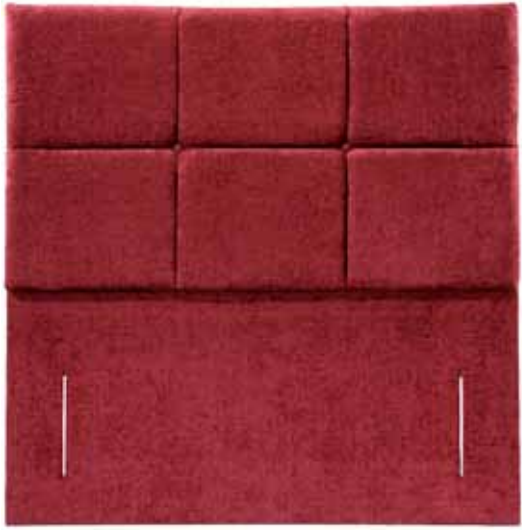

Clover

Heights available:
61 cm/24", 71 cm/28"
& 102cm/40"

Iris

Heights available:
61cm/24", 71cm/28"
& 102cm/40"

Sunflower

Heights available:
51cm/20", 61cm/24"
& 71cm/28"

Snowdrop

Heights available:
61cm/24", 71cm/28"
& 102cm/40"

Bluebell

Heights available:
61cm/24", 71cm/28"
& 102cm/40"

Lily

Heights available:
61cm/24", 71cm/28"
& 102cm/40"

Daisy

Height available:
140cm/55"

Pillowboards

All heights shown include the pillowboard on the following models:
Lavender, Ivy, Flesia, Laurel, Jasmine, Lotus, Primrose, Rose, Magnolia and Orchid

Daisy

Height available:
140cm/55"

Pillowboards

All heights shown include the pillowboard on the following models:
Lavender, Ivy, Flesia, Laurel, Jasmine, Lotus, Primrose, Rose, Magnolia and Orchid