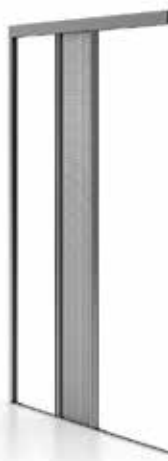

TOP-ZAG

Designed for very large openings, up to 8 metres wide. It can be installed on or in the recess, which in no way restricts the functionality of the door.