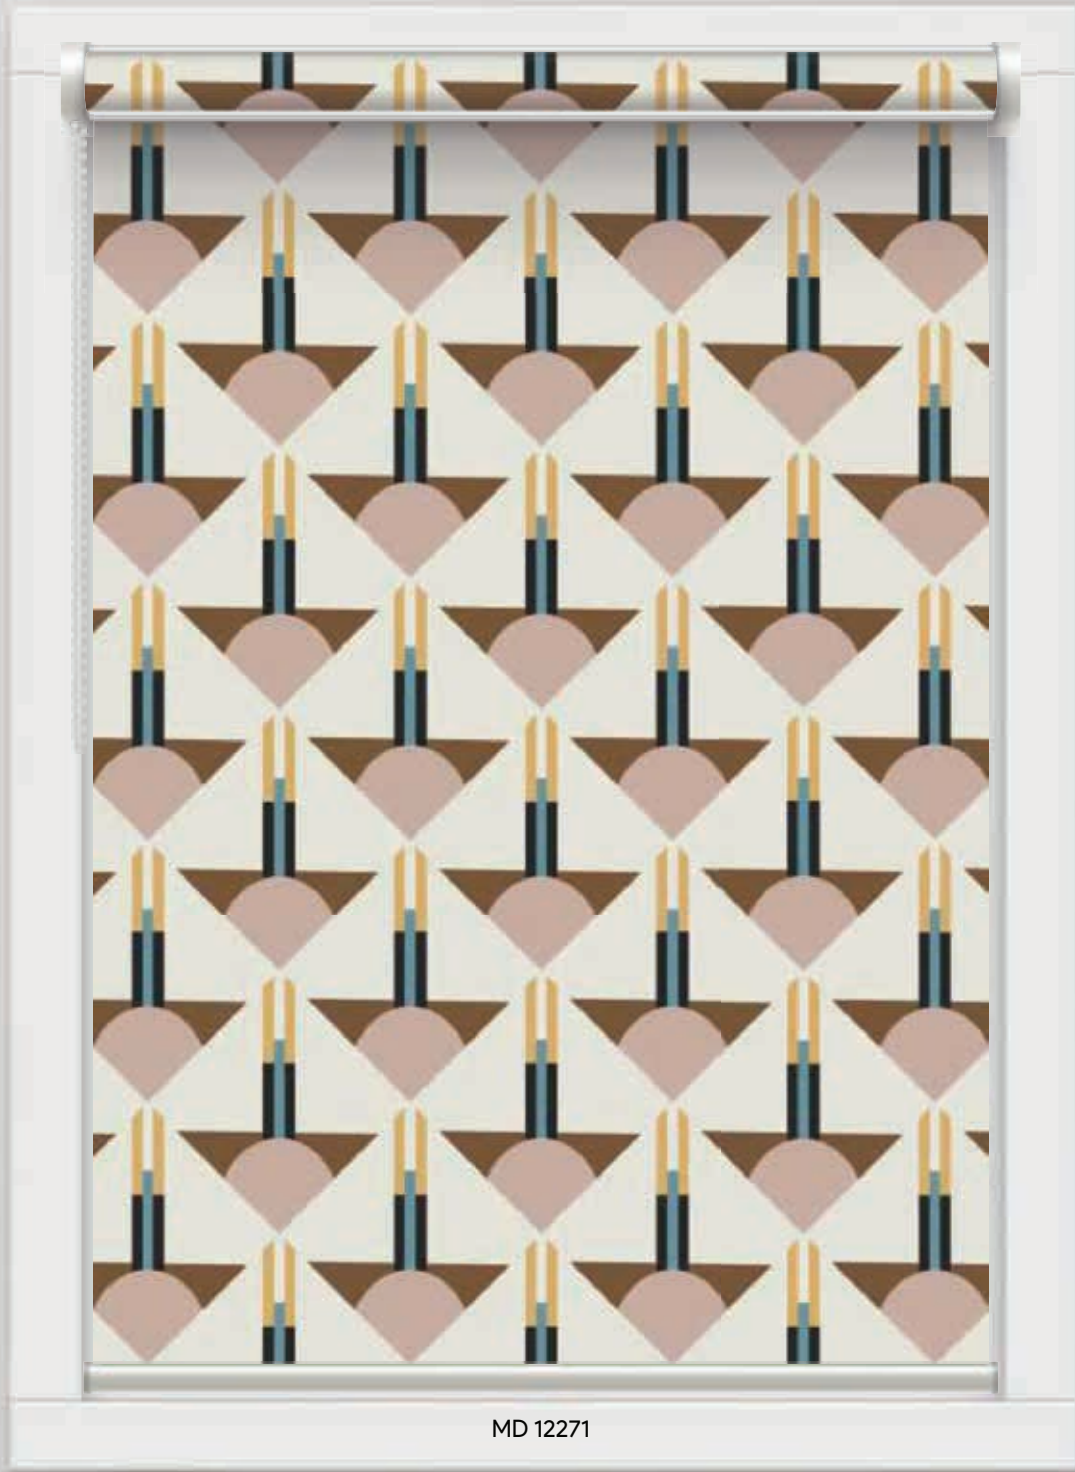

ROMANIA

digital blinds

MD 12271

- Remote
- Easy to switch
- PVC, SS, Ball-chain