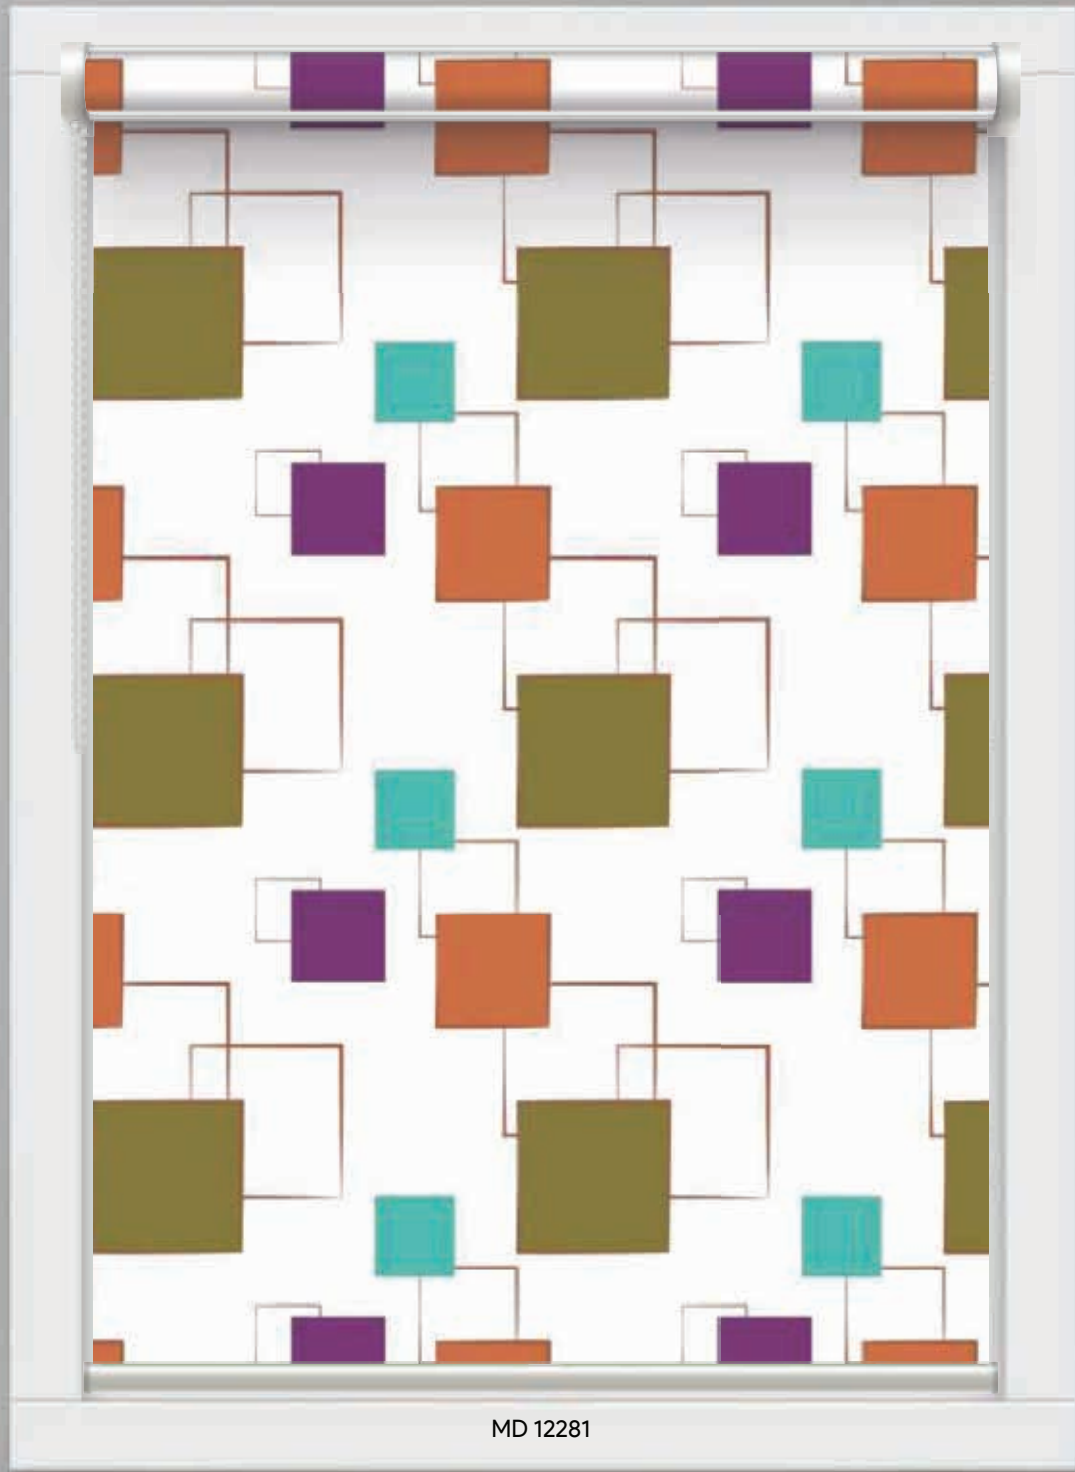

ROMANIA

digital blinds

Remote

Easy to switch

PVC, SS, Ball-chain