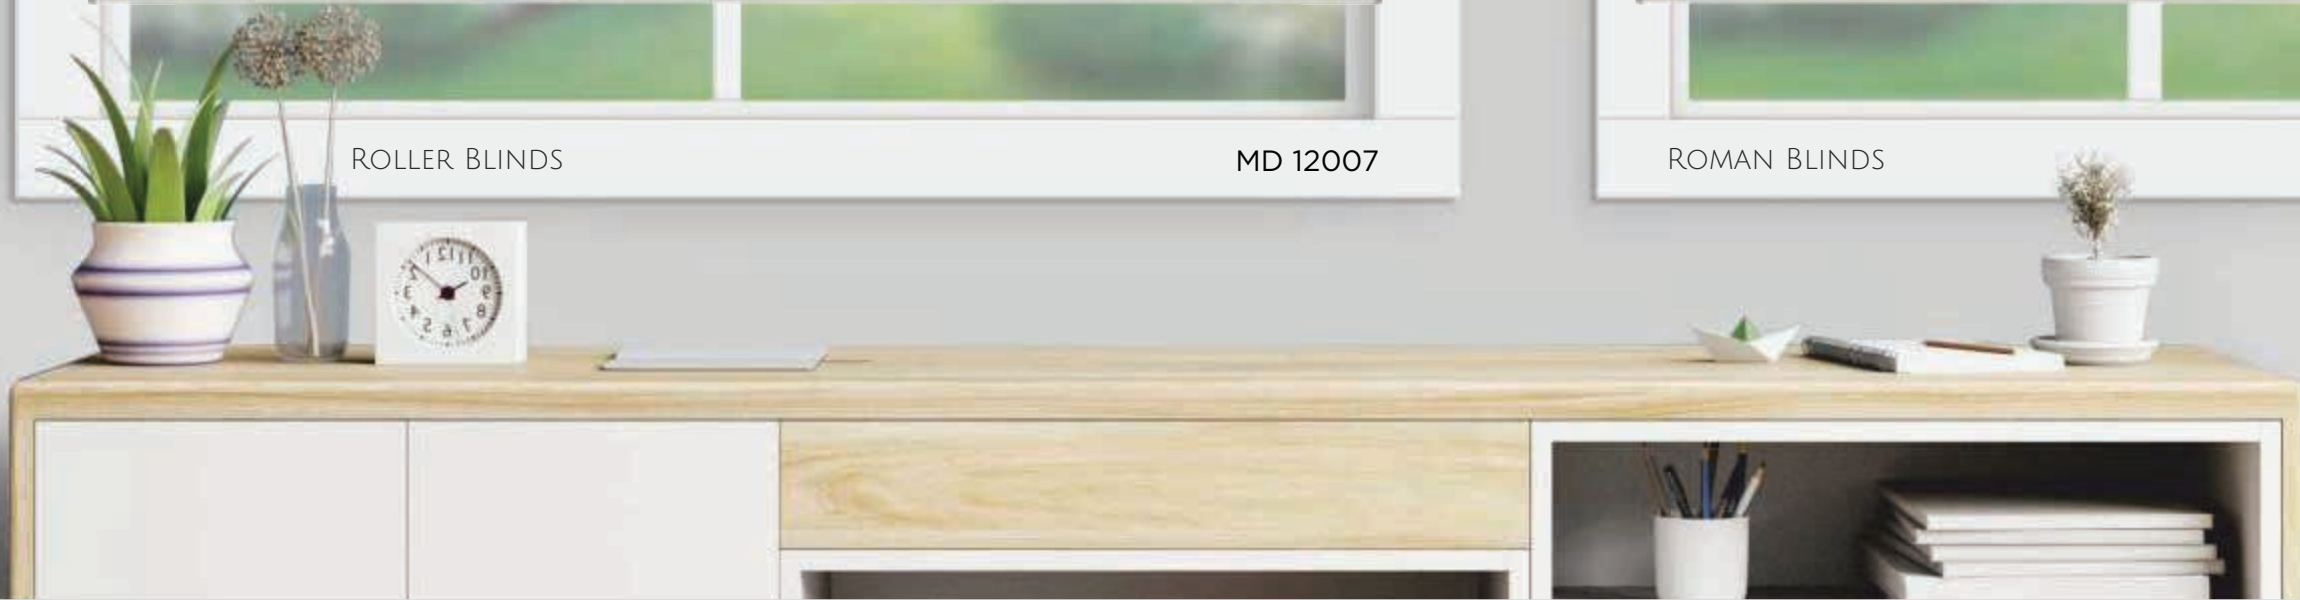

ROLLER BLINDS

MD 12007

ROMAN BLINDS