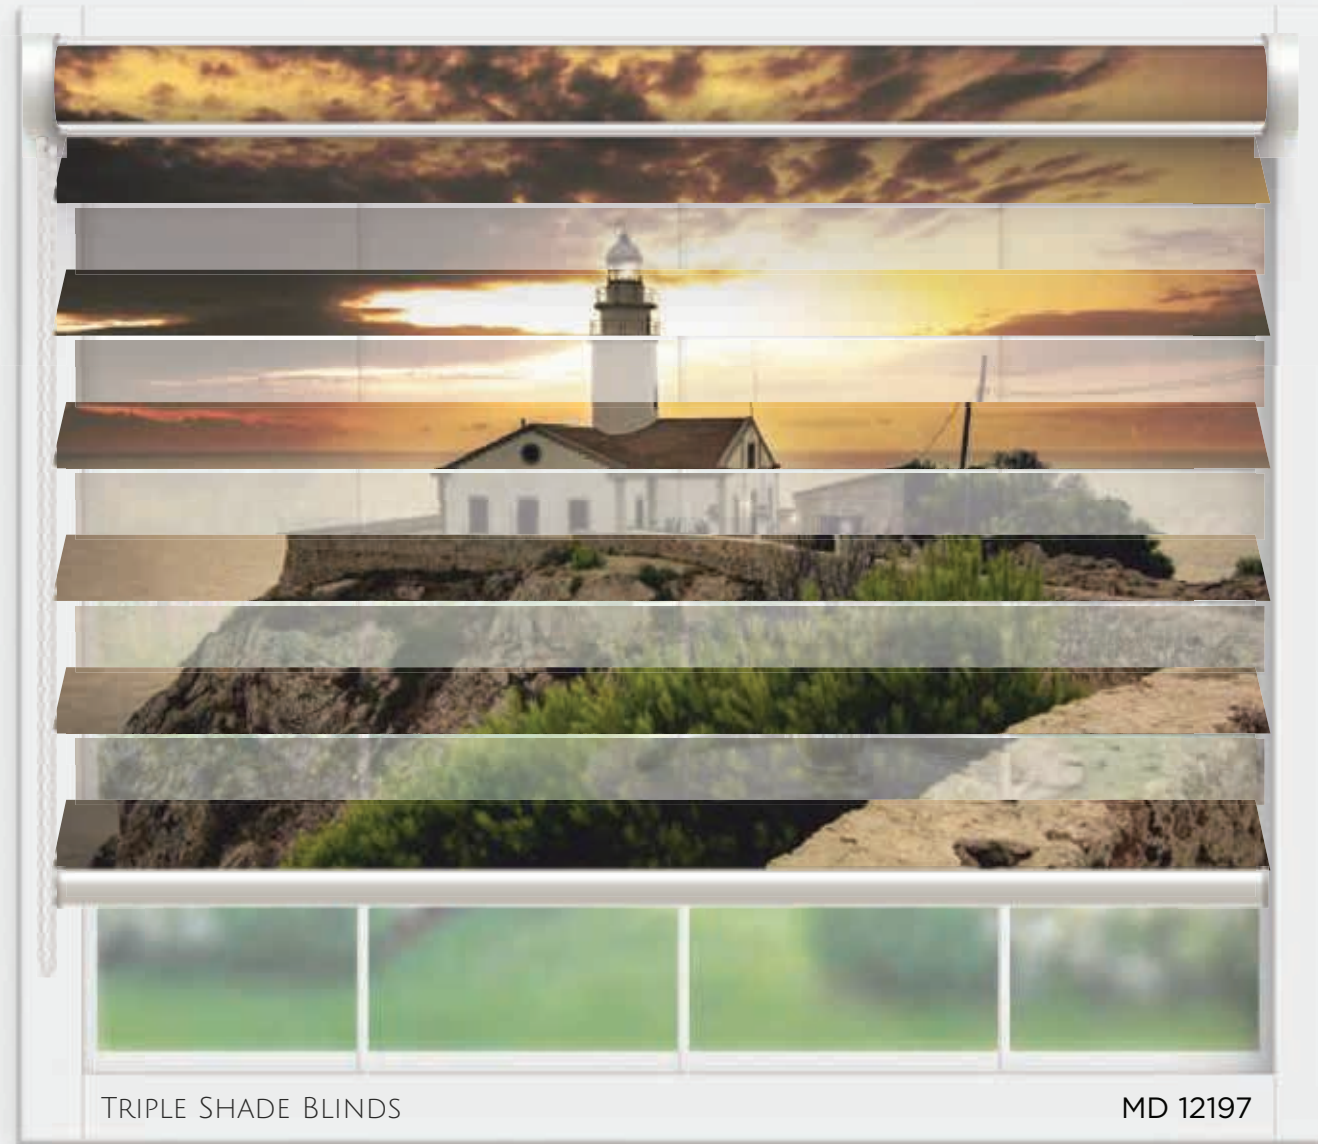

95

- PVC, SS, Ball-chain
- Easy to switch
- Remote

There might be slight variation in colors in actual print.

ROMANIA
digital blinds

NATURE digital blinds

97
-

- PVC, SS, Ball-chain
- Easy to switch
- Remote

There might be slight variation in colors in actual print

ROLLER BLINDS

MD 1295

ROMAN BLINDS

MD 12196

ROMANIA
digital blinds

NATURE digital blinds

99

-  PVC, SS, Ball-chain
-  Easy to switch
-  Remote

There might be slight variation in colors in actual print.

ROMANIA
digital blinds

NATURE digital blinds

TRIPLE SHADE BLINDS

MD 12201

ZEBRA BLINDS

MD 12202