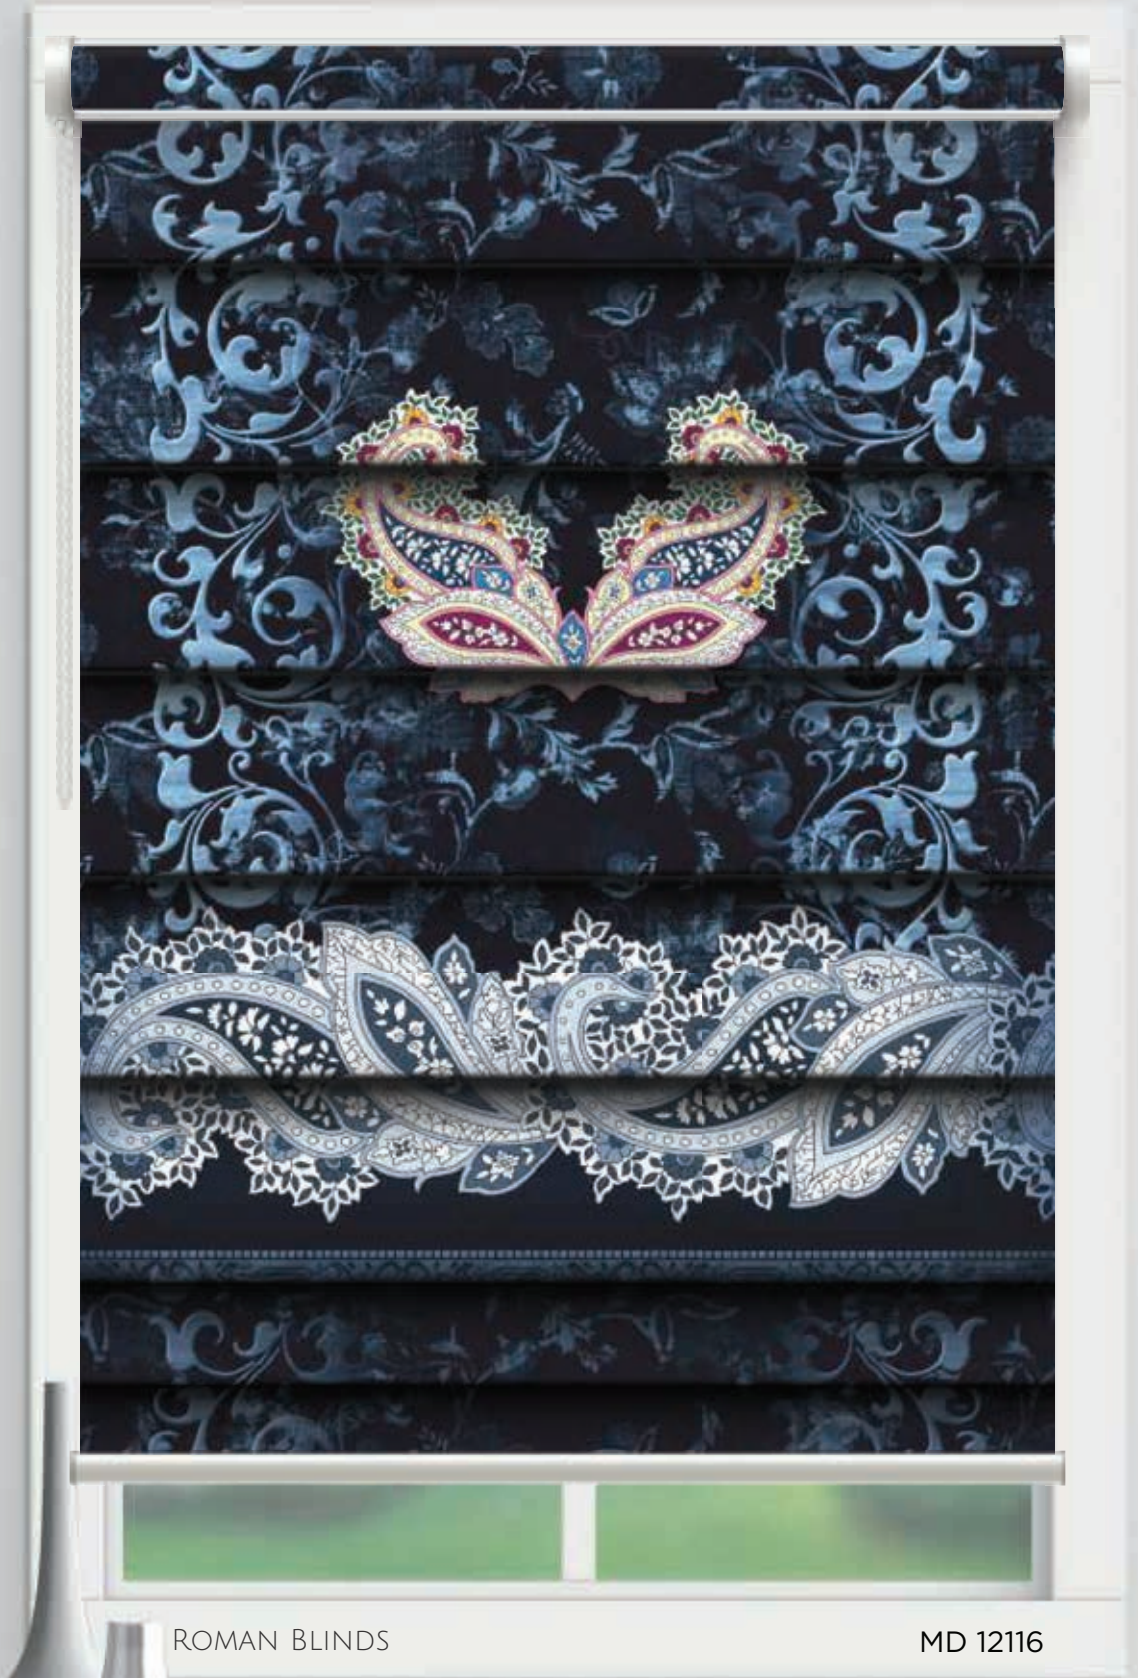

ROMAN BLINDS

MD 12116