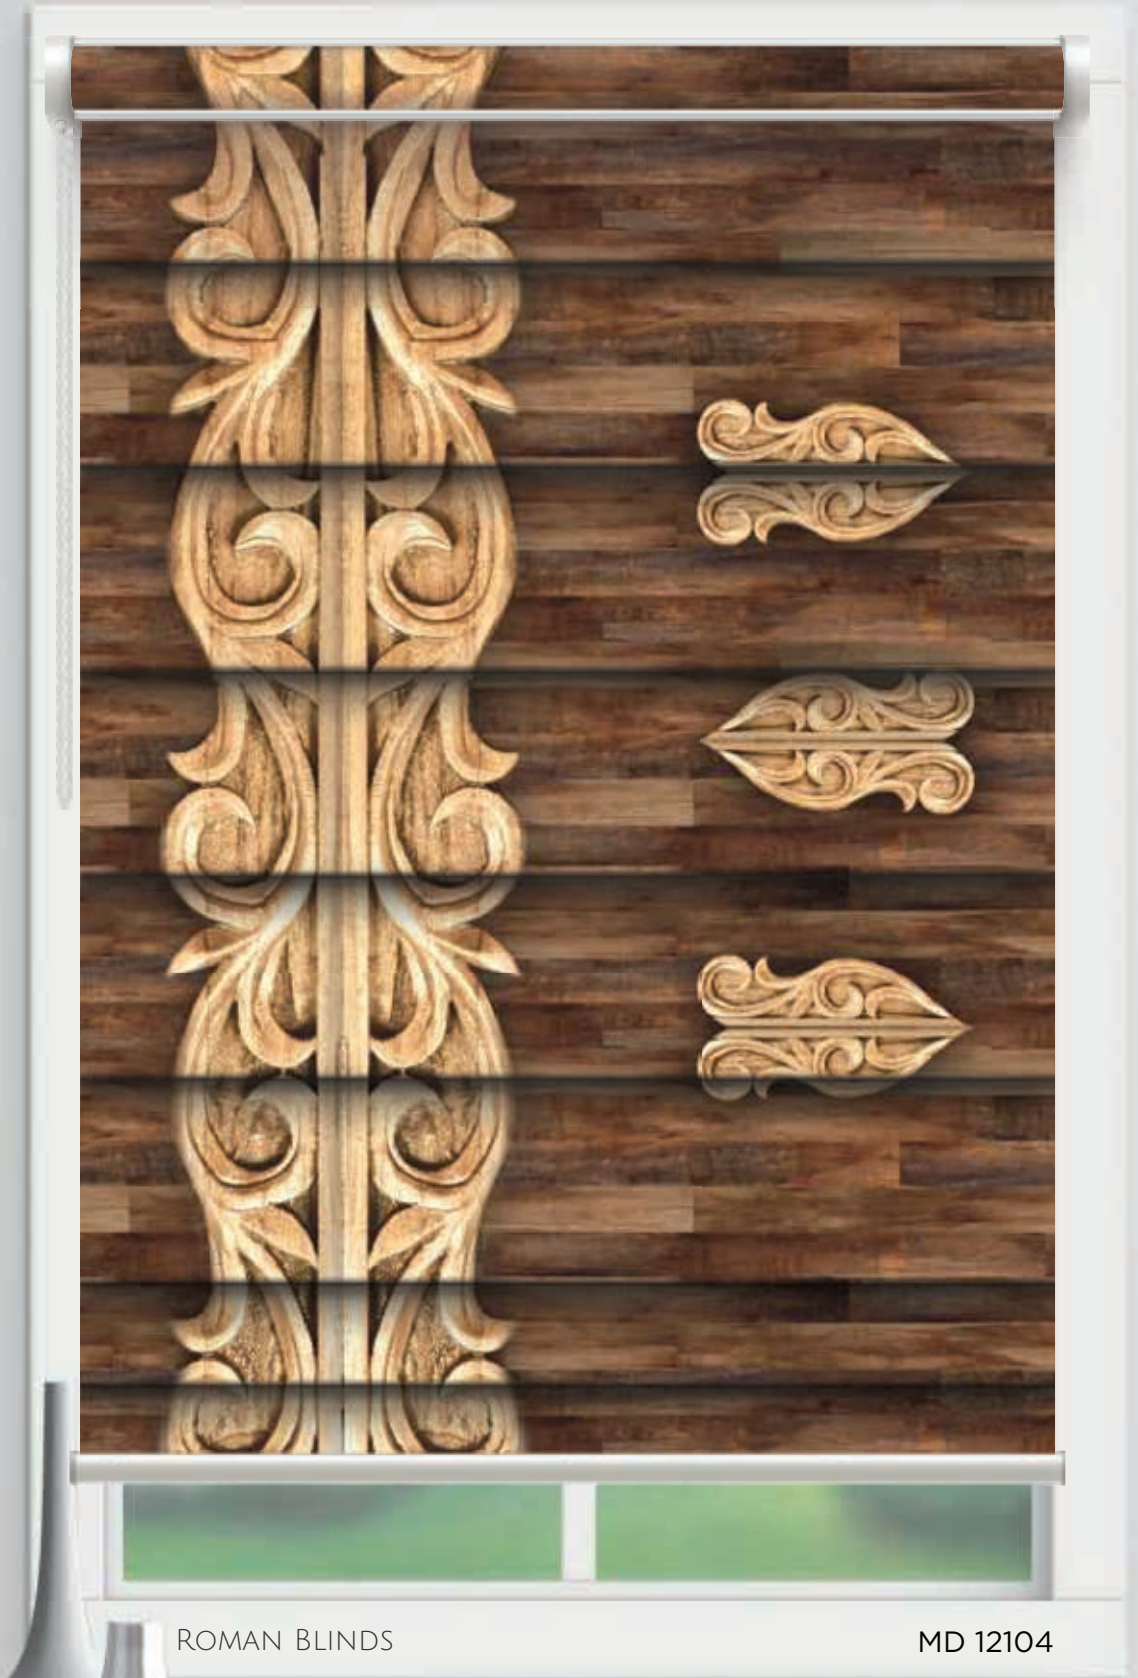

51

-  PVC, SS, Ball-chain
-  Easy to switch
-  Remote

There might be slight variation in colors in actual print.

ROLLER BLINDS

MD 12103

ROMAN BLINDS

MD 12104

There might be slight variation in colors in actual print.

ROLLER BLINDS

MD 12107

ROMAN BLINDS

MD 12108

55
—

TRIPLE SHADES BLINDS

MD 12109

ZEBRA BLINDS