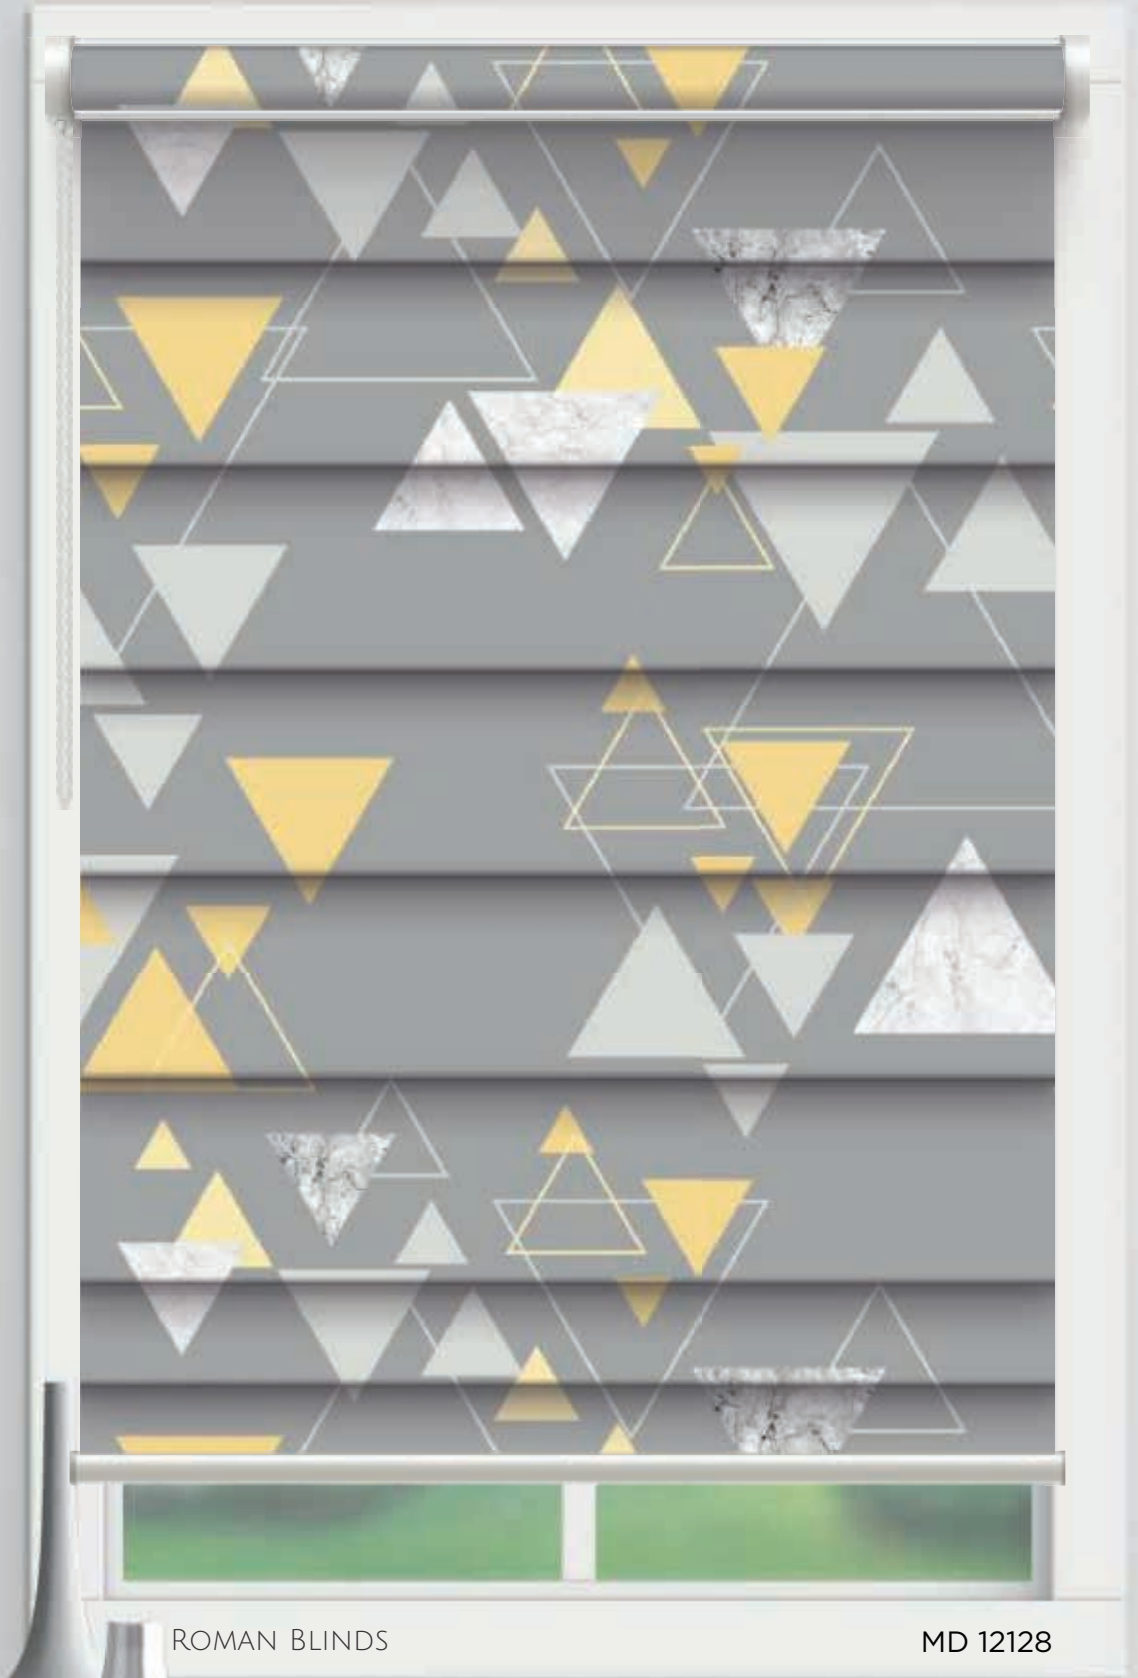

-  PVC, SS, Ball-chain
-  Easy to switch
-  Remote

There might be slight variation in colors in actual print.

ROLLER BLINDS

MD 12119

ROMAN BLINDS

MD 12120

MODERN digitalblinds

TRIPLE SHADES BLINDS

MD 12121

ZEBRA BLINDS

MD 12122

61
-

There might be slight variation in colors in actual print.

MODERN digital blinds

63

- PVC, SS, Ball-chain
- Easy to switch
- Remote

There might be slight variation in colors in actual print.

MODERN digital blinds

65

TRIPLE SHADES BLINDS

MD 12129

ZEBRA BLINDS

MD 12130

-  PVC, SS, Ball-chain
-  Easy to switch
-  Remote