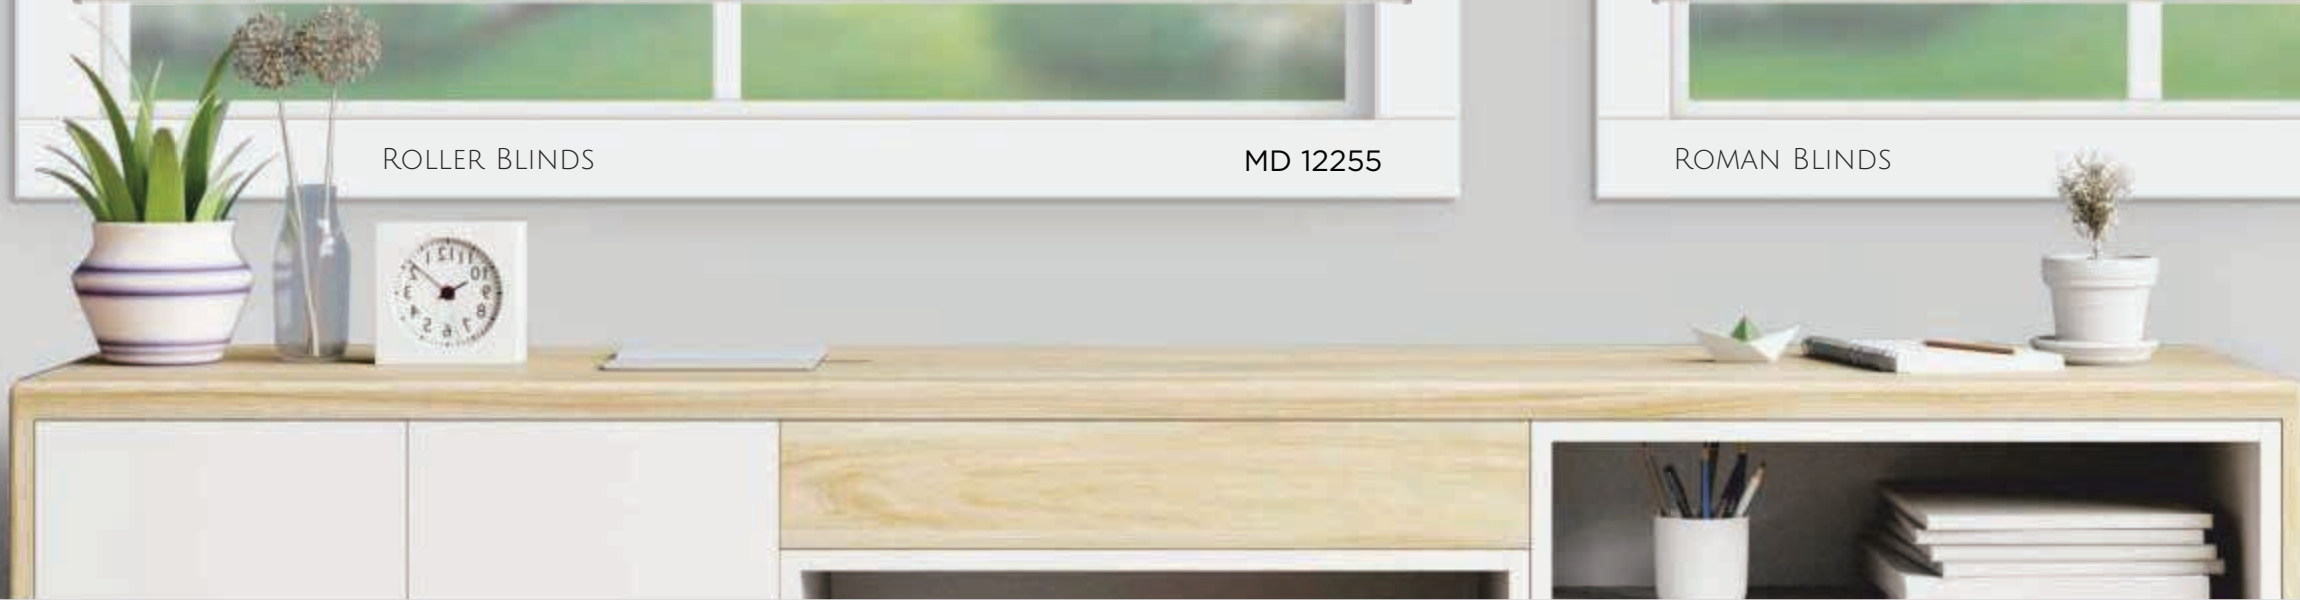

ROLLER BLINDS

MD 12255

ROMAN BLINDS