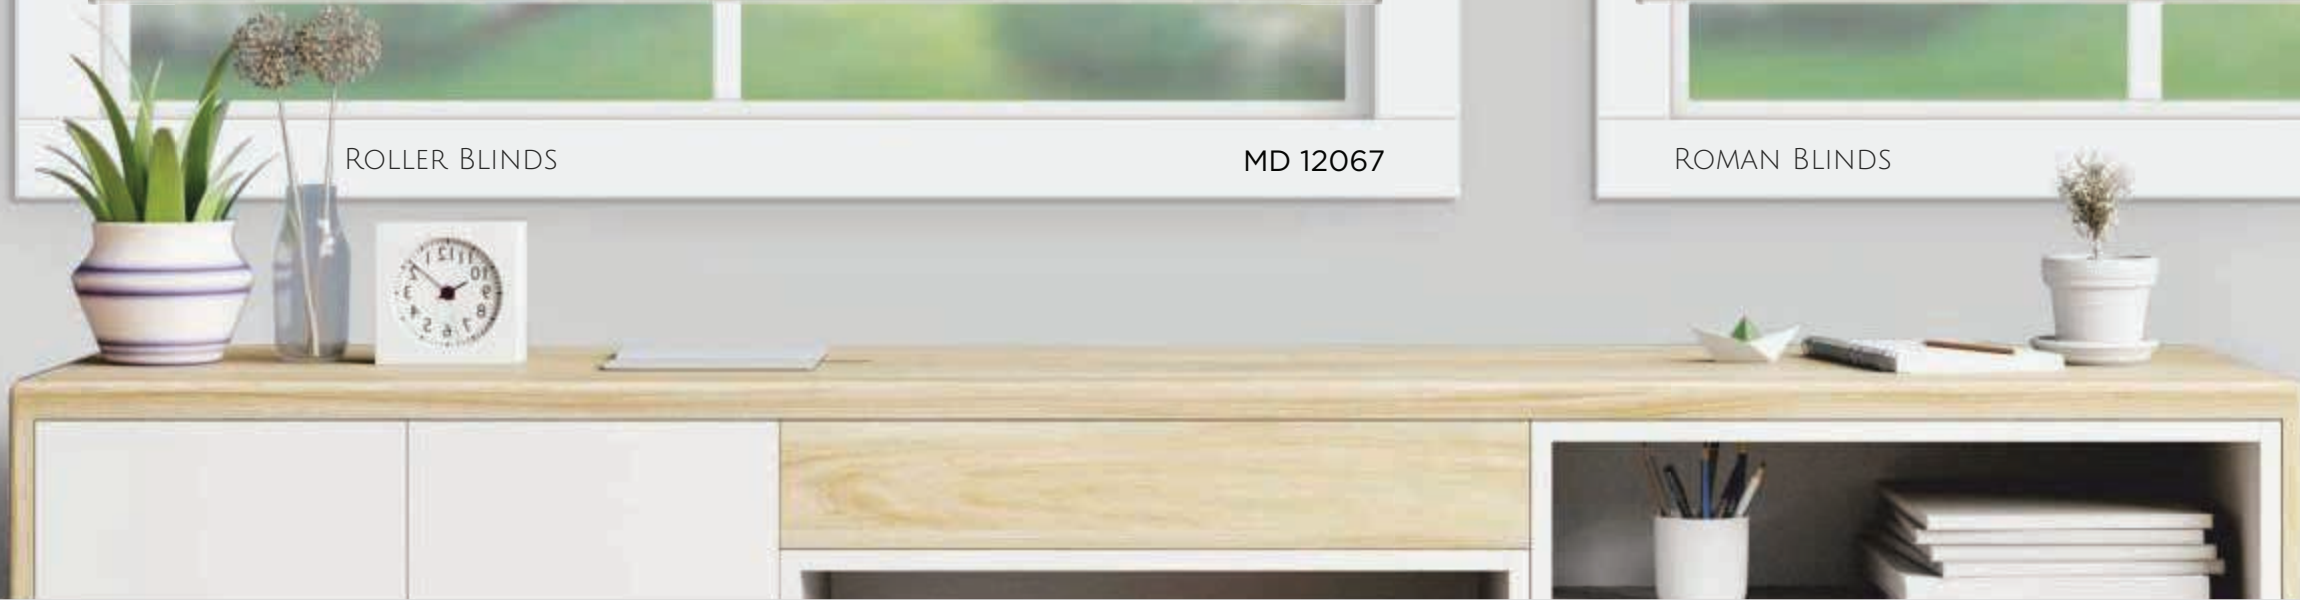

ROLLER BLINDS

MD 12067

ROMAN BLINDS