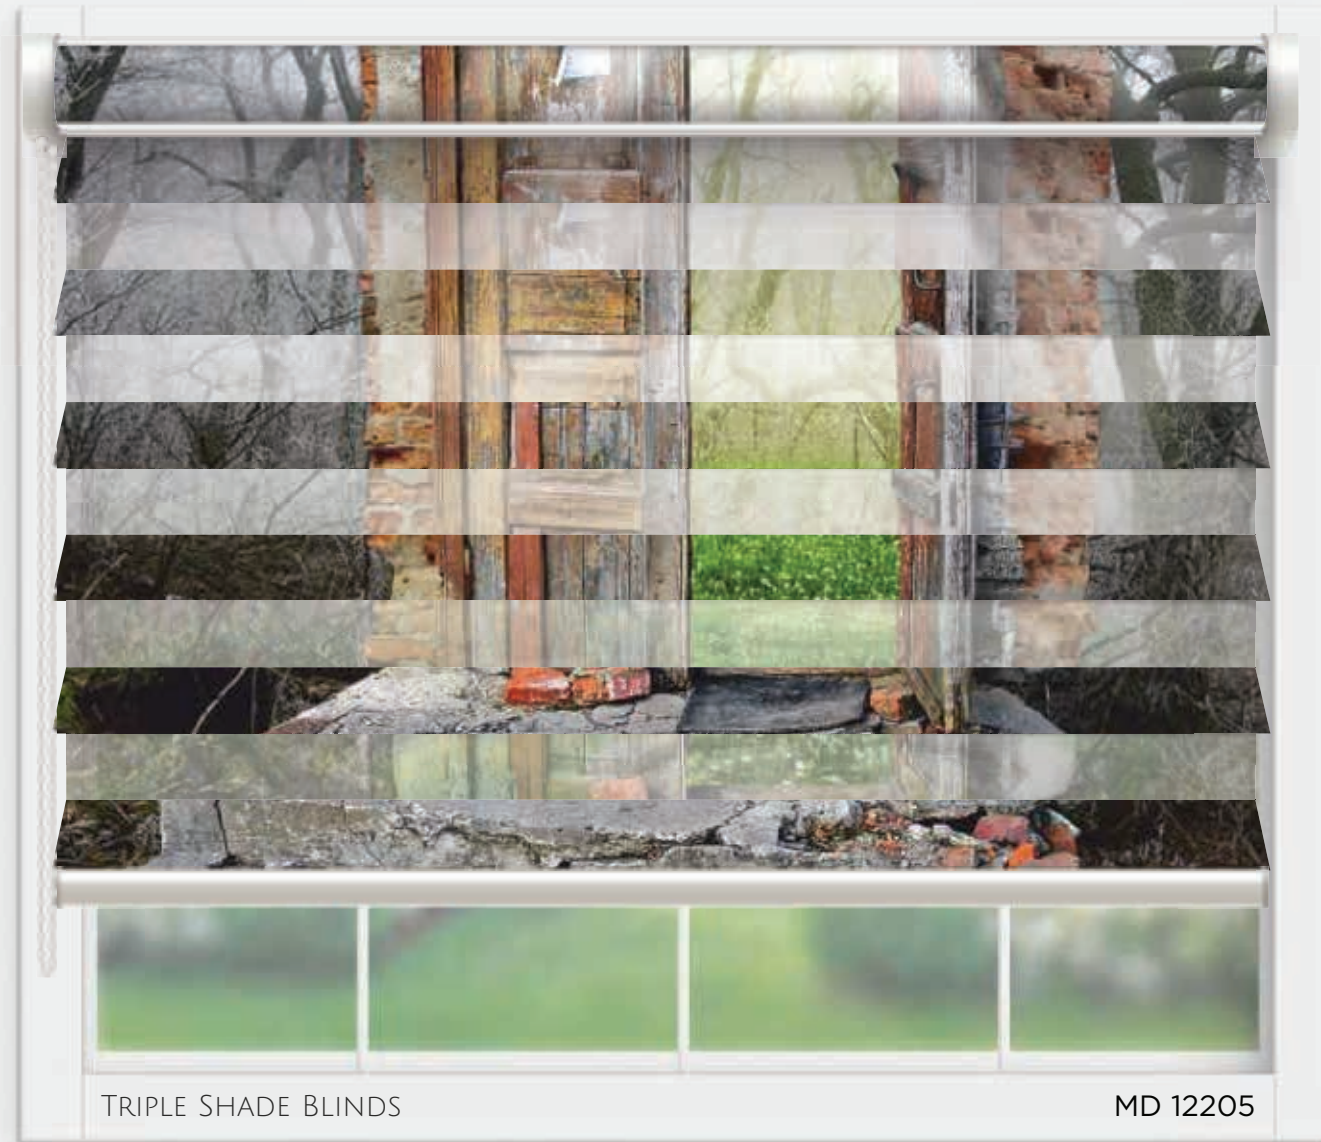

-  PVC, SS, Ball-chain
-  Easy to switch
-  Remote

There might be slight variation in colors in actual print.

ROMANIA
digital blinds

NATURE digital blinds

TRIPLE SHADE BLINDS

MD 12201

ZEBRA BLINDS

MD 12202

101
-

-  PVC, SS, Ball-chain
-  Easy to switch
-  Remote

There might be slight variation in colors in actual print

ROLLER BLINDS

MD 12203

ROMAN BLINDS

MD 12204

ROMANIA
digital blinds

NATURE digital blinds

103
-

- PVC, SS, Ball-chain
- Easy to switch
- Remote

There might be slight variation in colors in actual print.

ROLLER BLINDS

MD 12207

ROMAN BLINDS

MD 12208