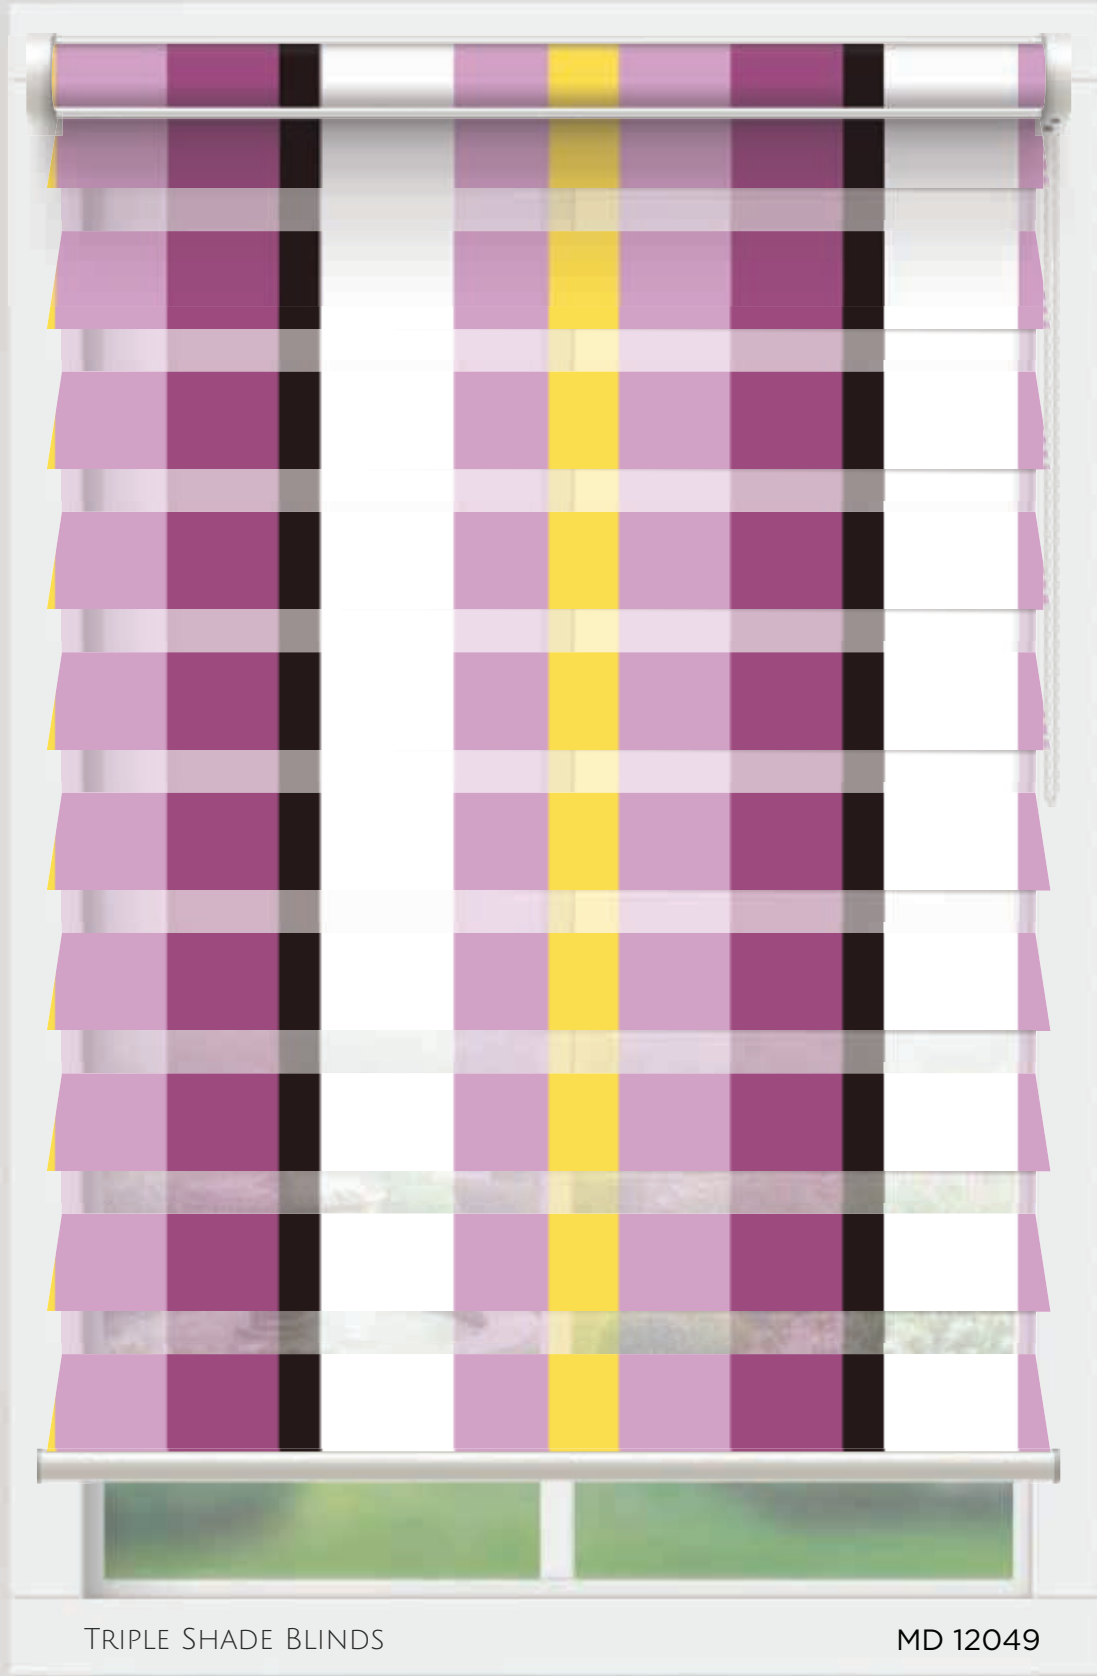

ZEBRA BLINDS

MD 12042

21
-

There might be slight variation in colors in actual print.

MODERN digital blinds

TRIPLE SHADE BLINDS

MD 12045

ZEBRA BLINDS

MD 12046

23
—

-  PVC, SS, Ball-chain
-  Easy to switch
-  Remote

There might be slight variation in colors in actual print.

MODERN digital blinds

TRIPLE SHADE BLINDS

MD 12049

ZEBRA BLINDS