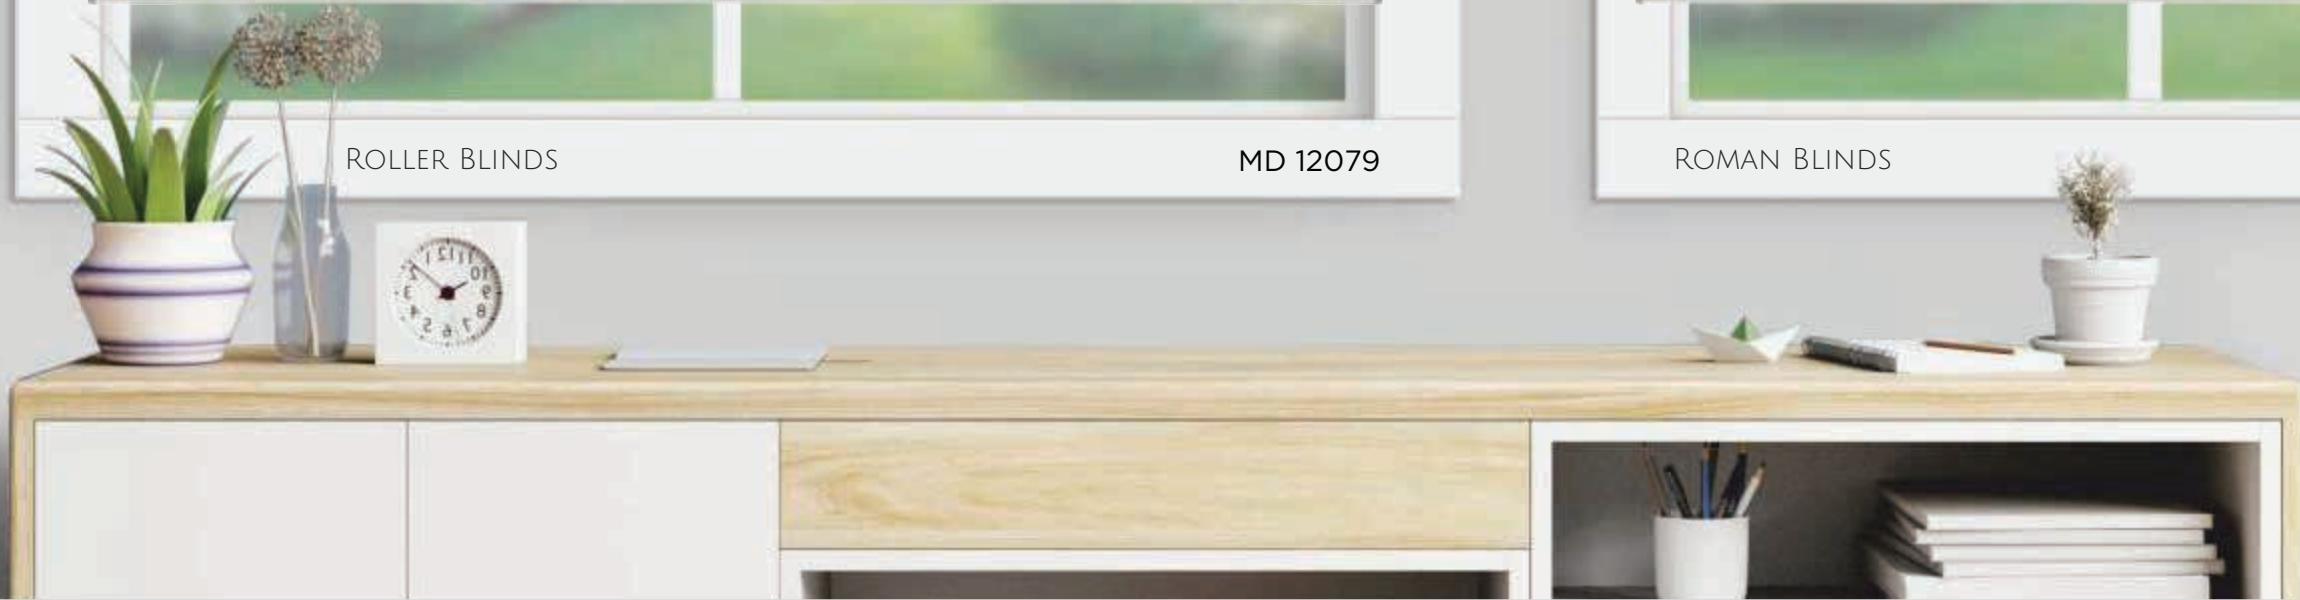

TRIPLE SHADE BLINDS

MD 12077

ZEBRA BLINDS

MD 12078

-  PVC, SS, Ball-chain
-  Easy to switch
-  Remote

There might be slight variation in colors in actual print.

41
-

There might be slight variation in colors in actual print.