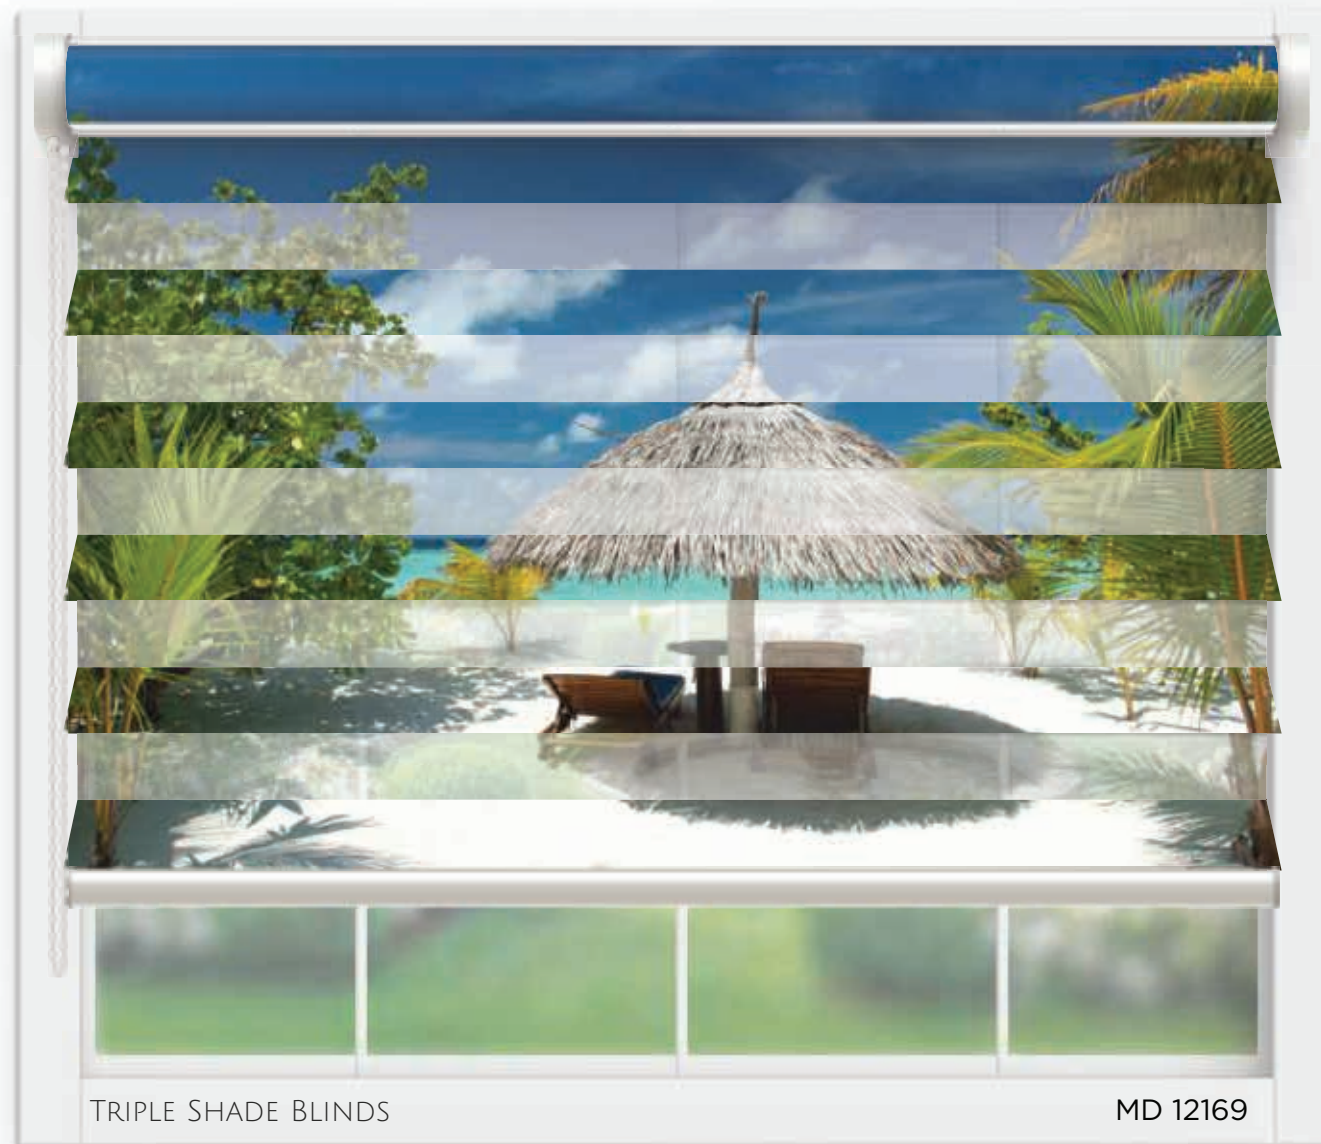

MD 12167

MD 12168

NATURE

digital blinds

PVC, SS, Ball chain

Easy to switch

Remote control

NATURE digital blinds