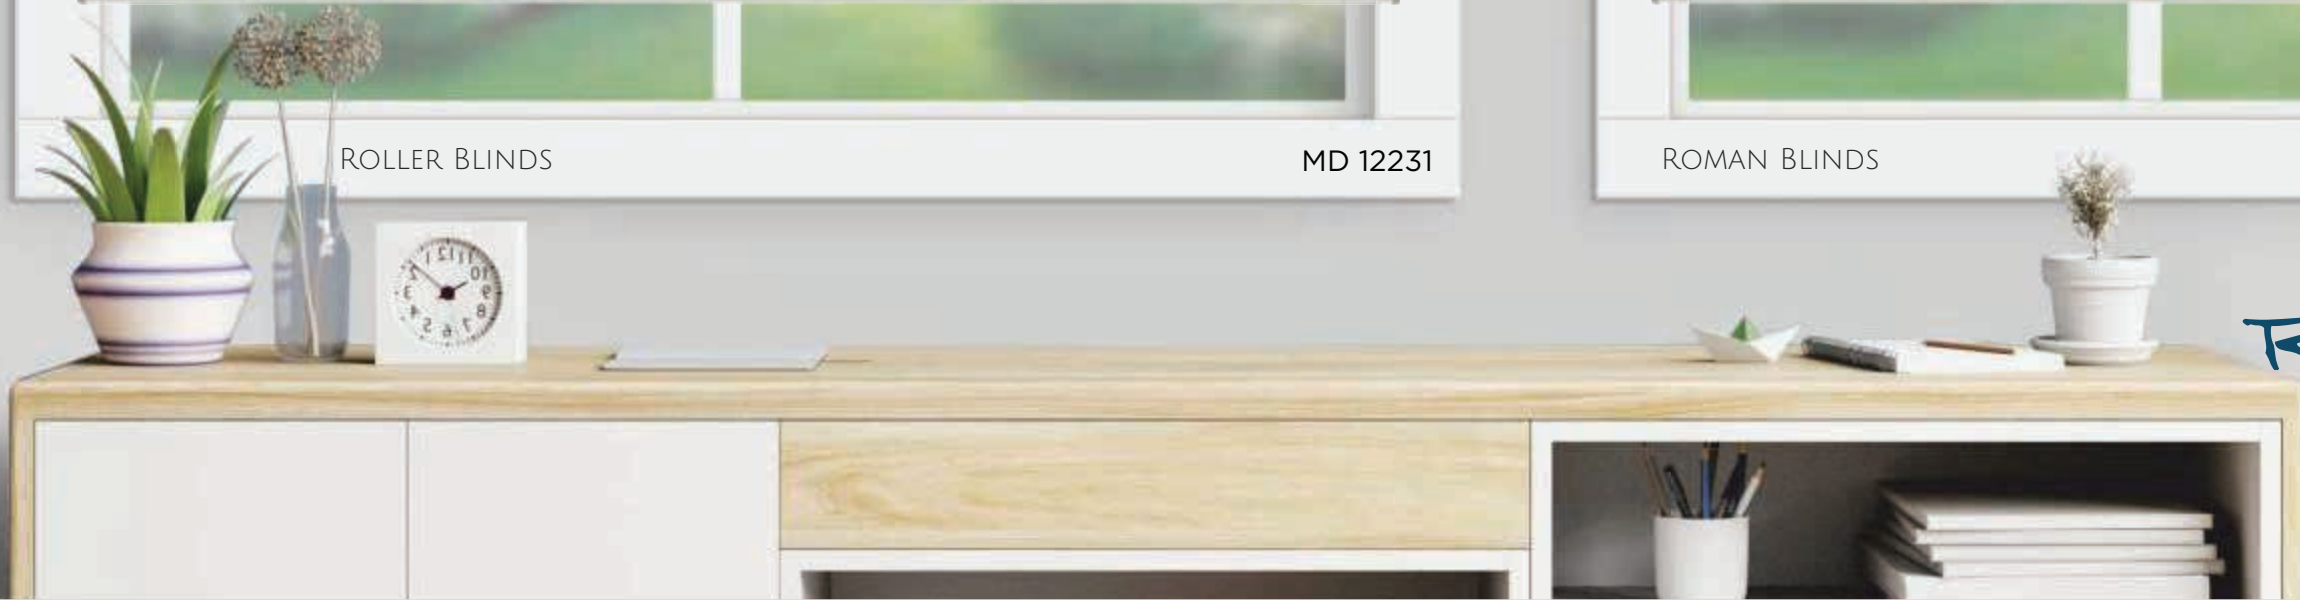

115

TRIPLE SHADE BLINDS

MD 12229

ZEBRA BLINDS

MD 12230

- PVC, SS, Ball-chain
- Easy to switch
- Remote

There might be slight variation in colors in actual print.

KIDDIE