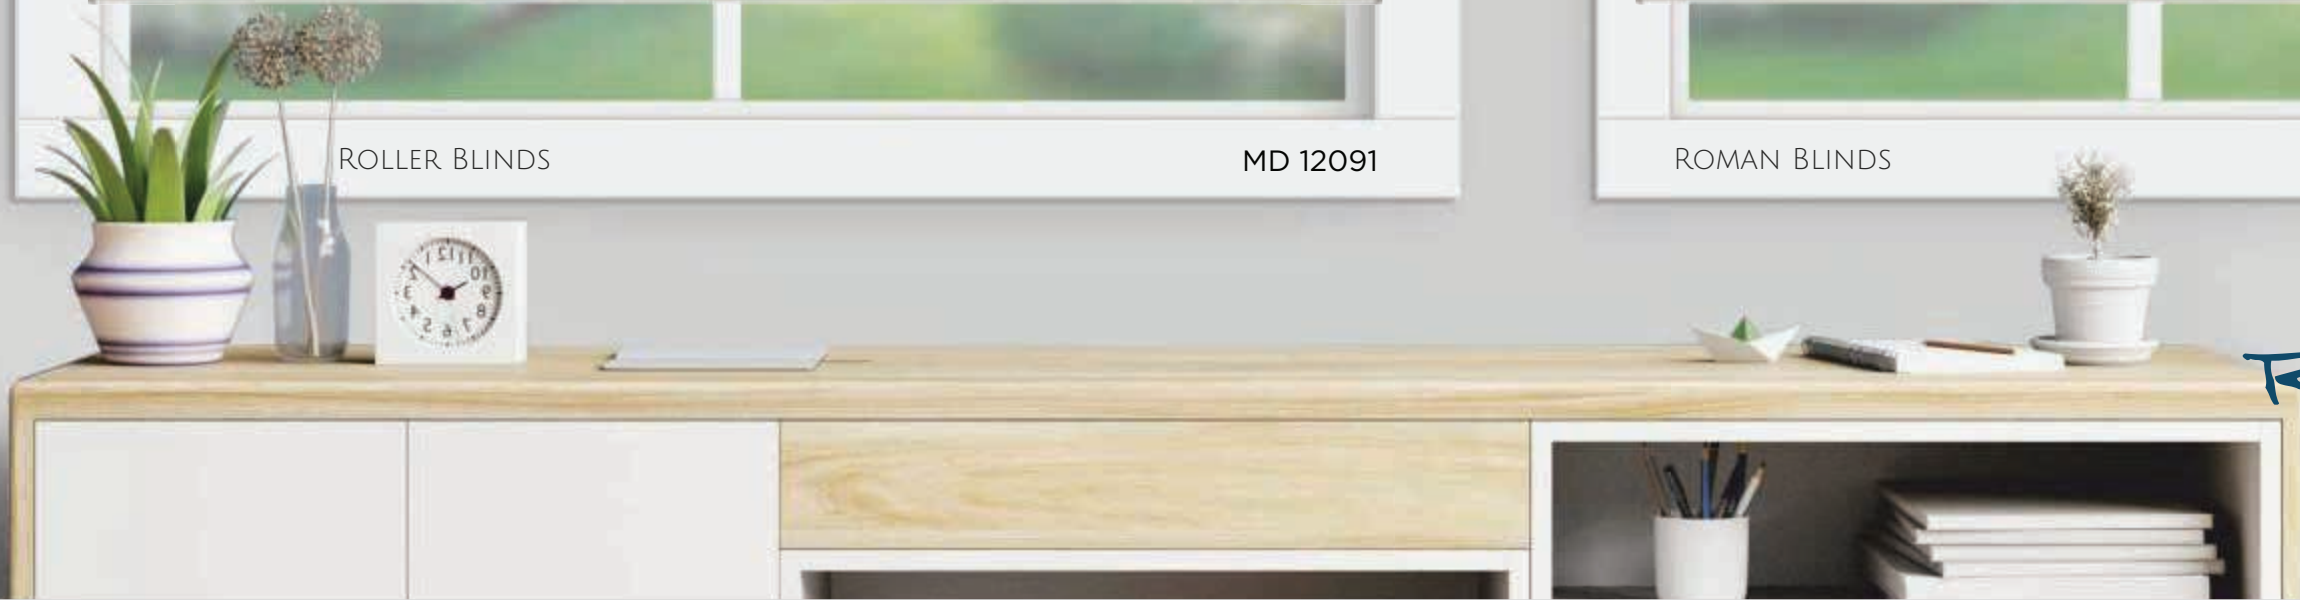

-  PVC, SS, Ball-chain
-  Easy to switch
-  Remote

There might be slight variation in colors in actual print.

ROLLER BLINDS

MD 12091

ROMAN BLINDS

MD 12092

There might be slight variation in colors in actual print.