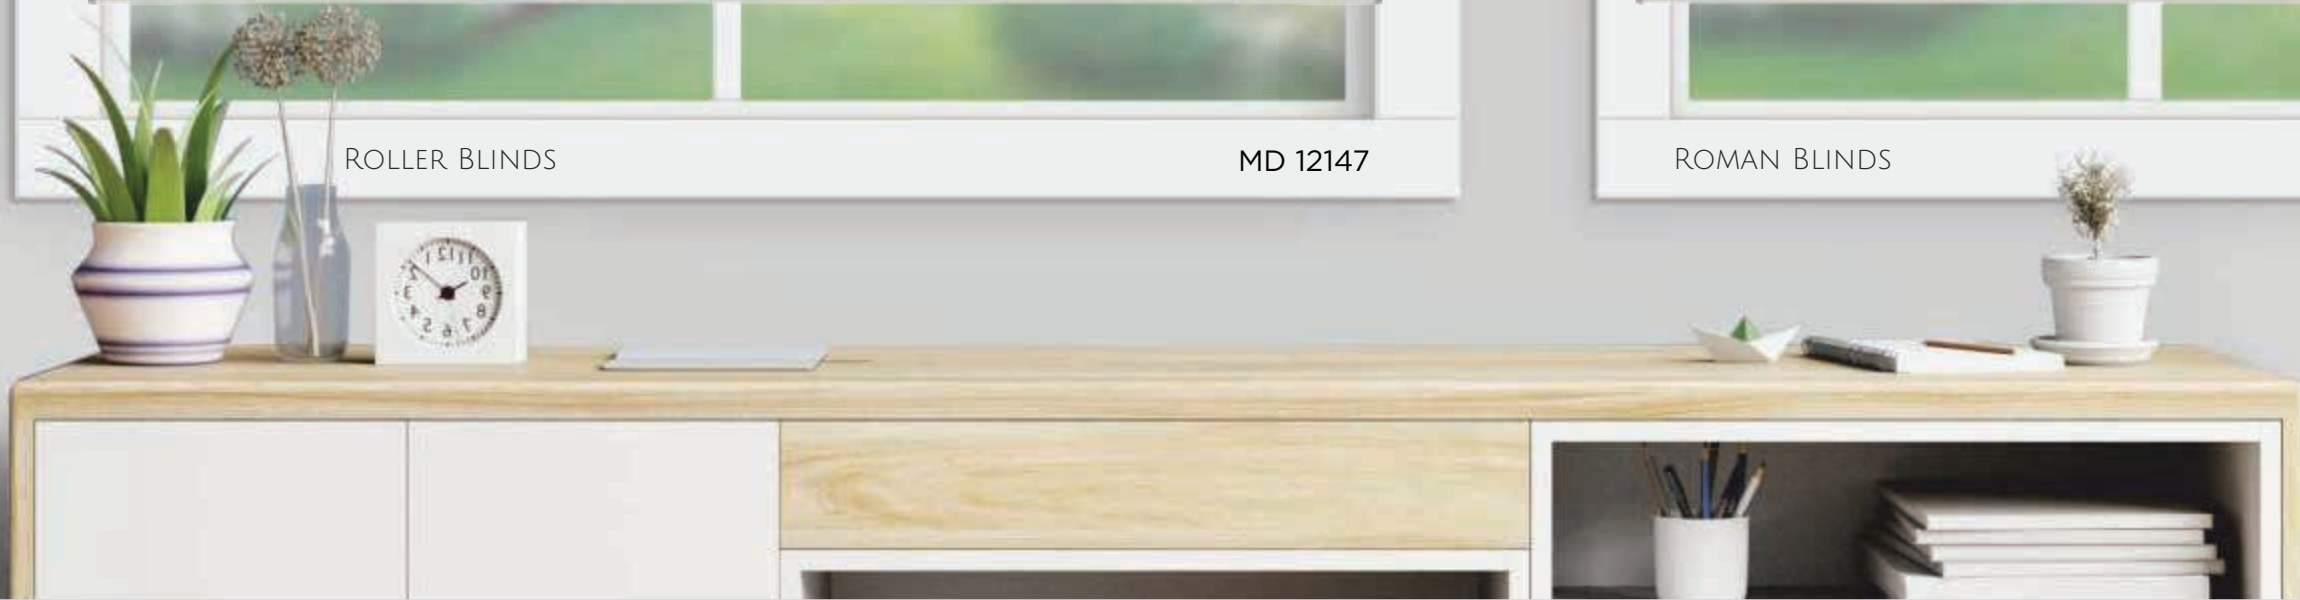

TRIPLE SHADE BLINDS

MD 12145

ZEBRA BLINDS

MD 12146

73
-

-  PVC, SS, Ball-chain
-  Easy to switch
-  Remote

There might be slight variation in colors in actual print.

NATURE digital blinds