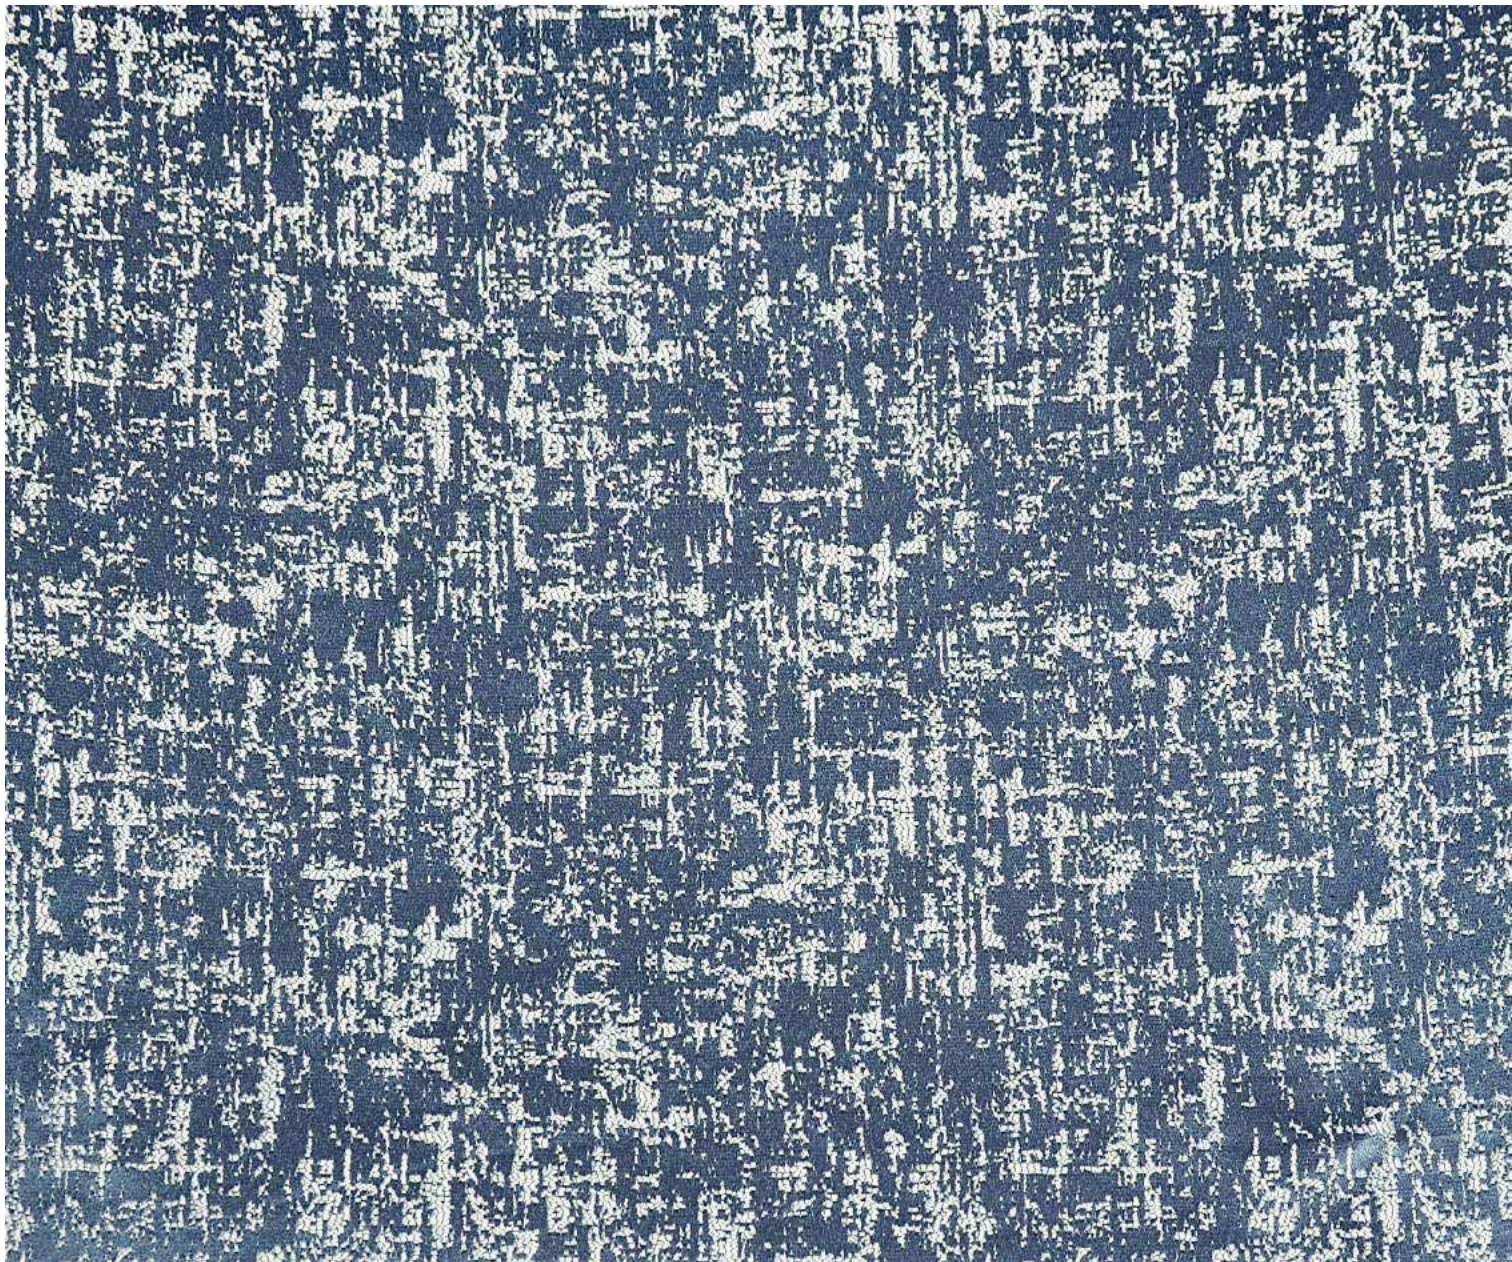

RIO

Width : 48"
Vertical : 18 CMS
Horizontal : 21 CMS
Weight : 270 GSM

SERIAL NO. : CT436

Composition : 80% Poly./20%Visco
Colour Shades May Slightly Vary From Dye Lot To Dye Lot