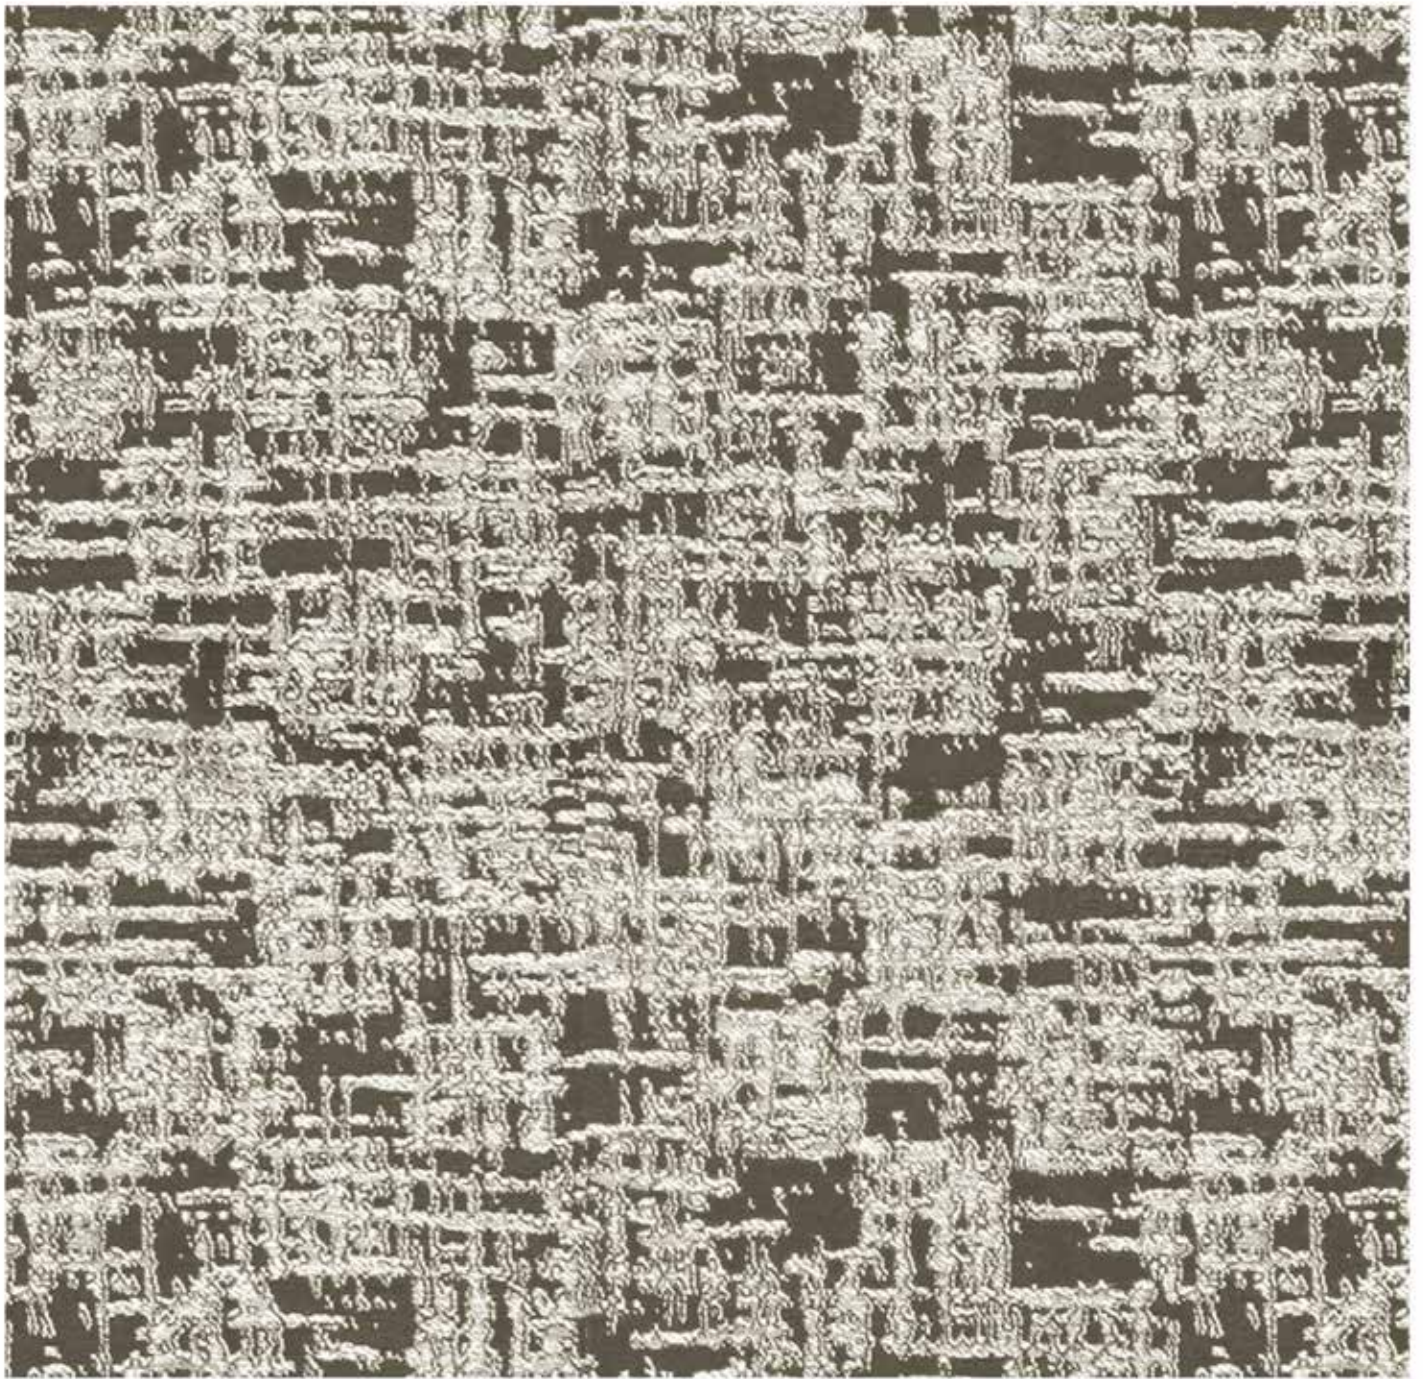

PURL

Width : 48"
Vertical : 25.7CSM
Horizontal : 27.2CSM
Weight : 245GSM
Composition : 100% Polyester

SERIEL NO. : CT633

Colour Shades May Slightly Vary From Dye Lot To Dye Lot