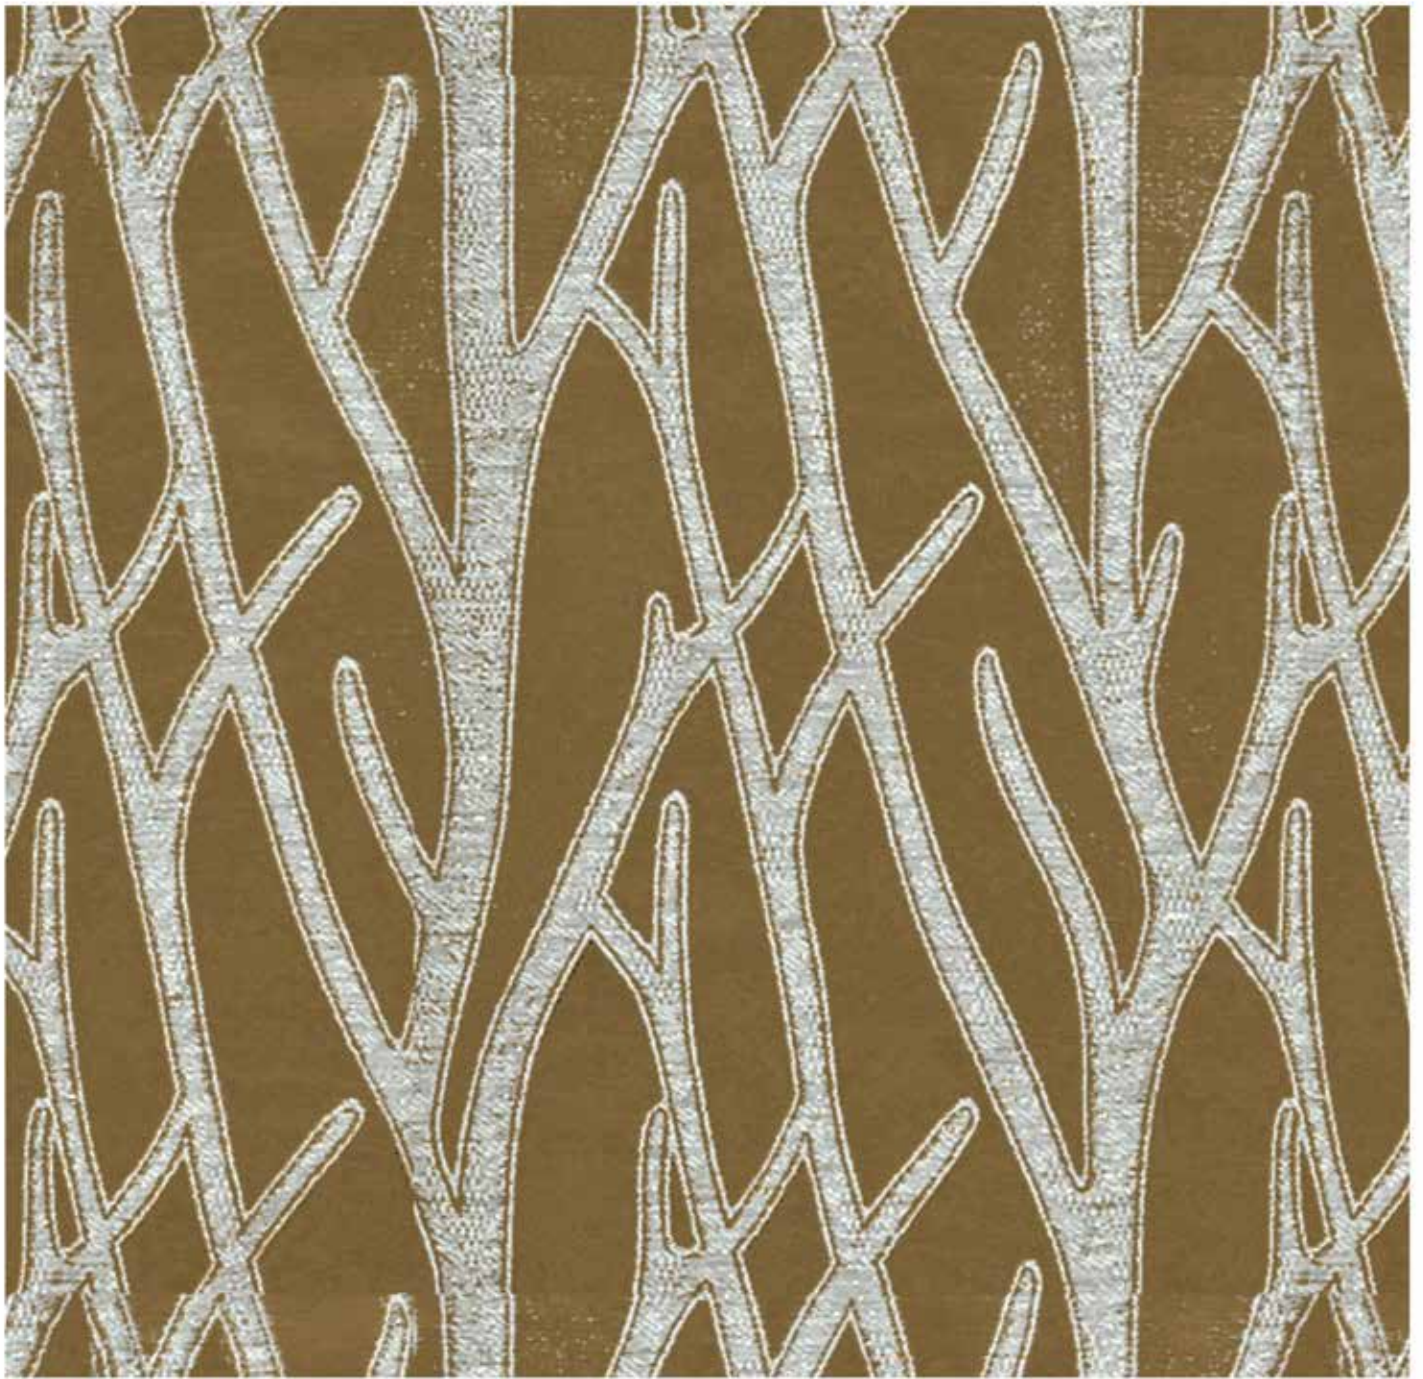

PURL

Width : 48"
Vertical : 25.7CSM
Horizontal : 27.2CSM
Weight : 245GSM
Composition : 100% Polyester

SERIEL NO. : CT624

Colour Shades May Slightly Vary From Dye Lot To Dye Lot