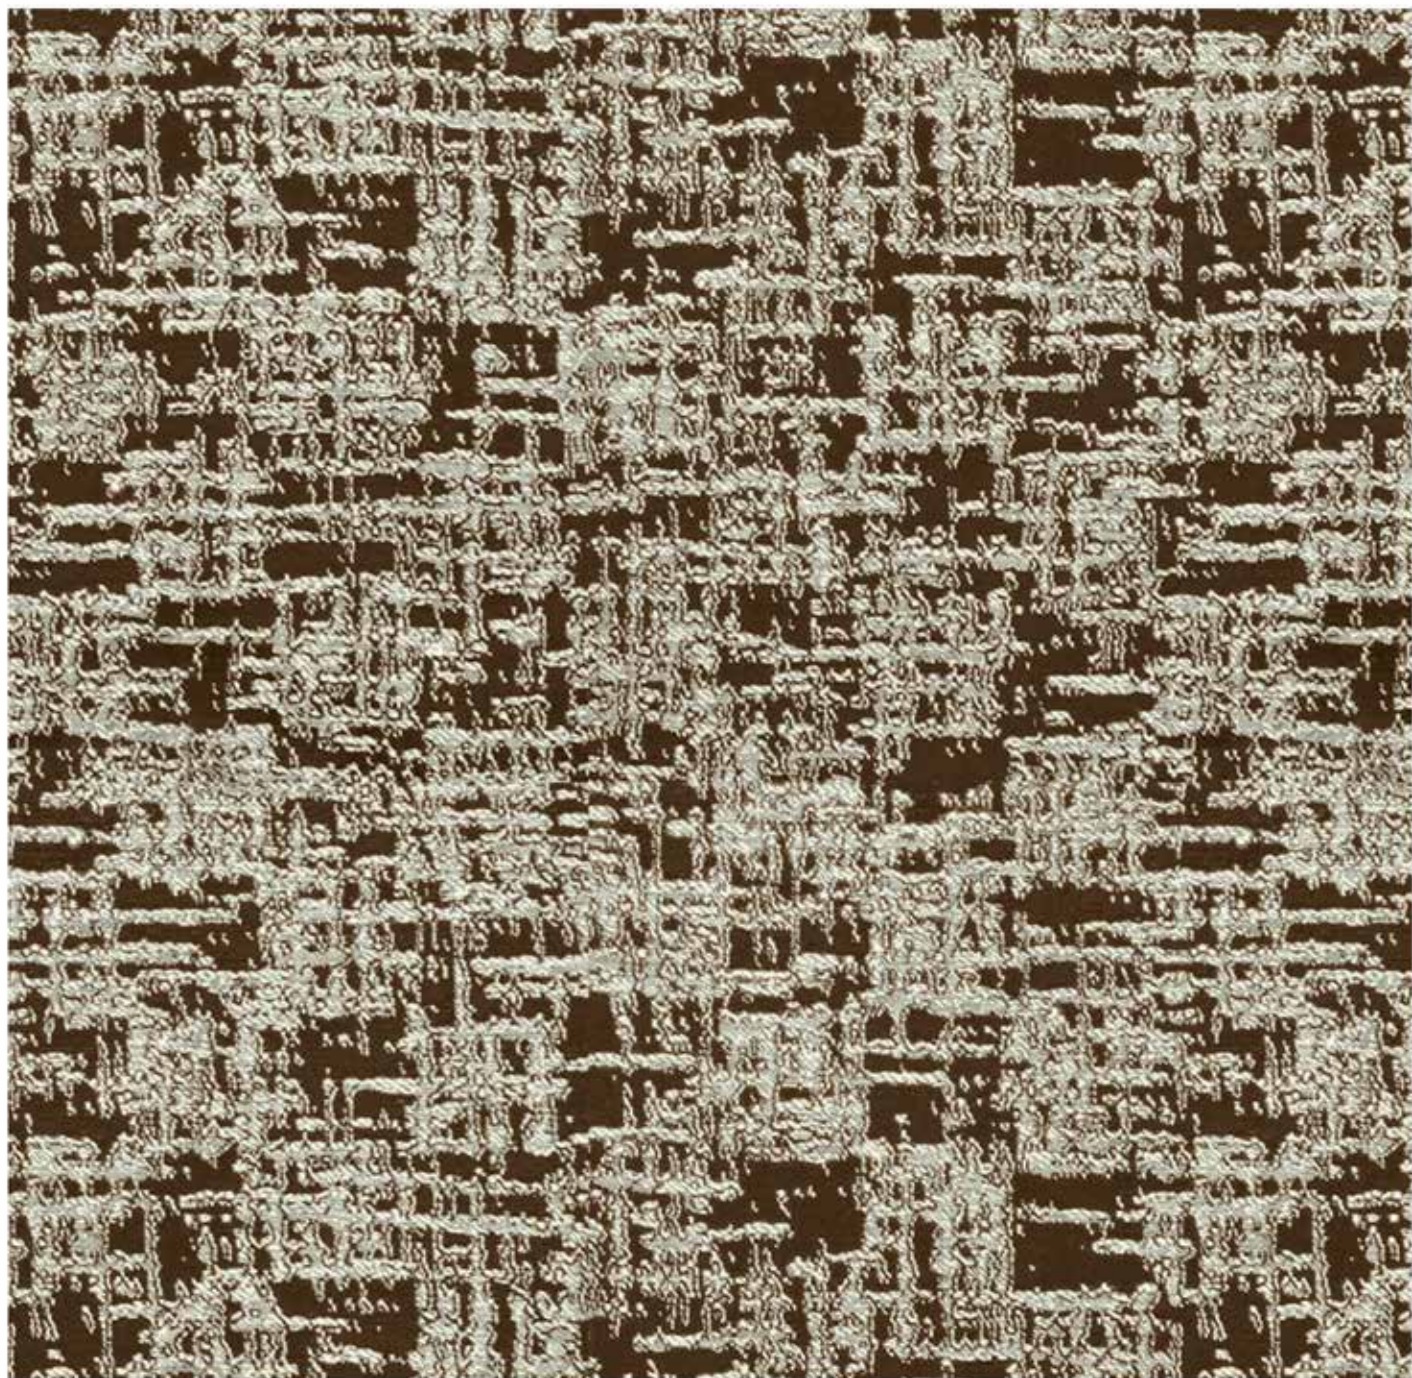

PURL

Width : 48"
Vertical : 25.7CSM
Horizontal : 27.2CSM
Weight : 245GSM
Composition : 100% Polyester

SERIEL NO. : CT618

Colour Shades May Slightly Vary From Dye Lot To Dye Lot