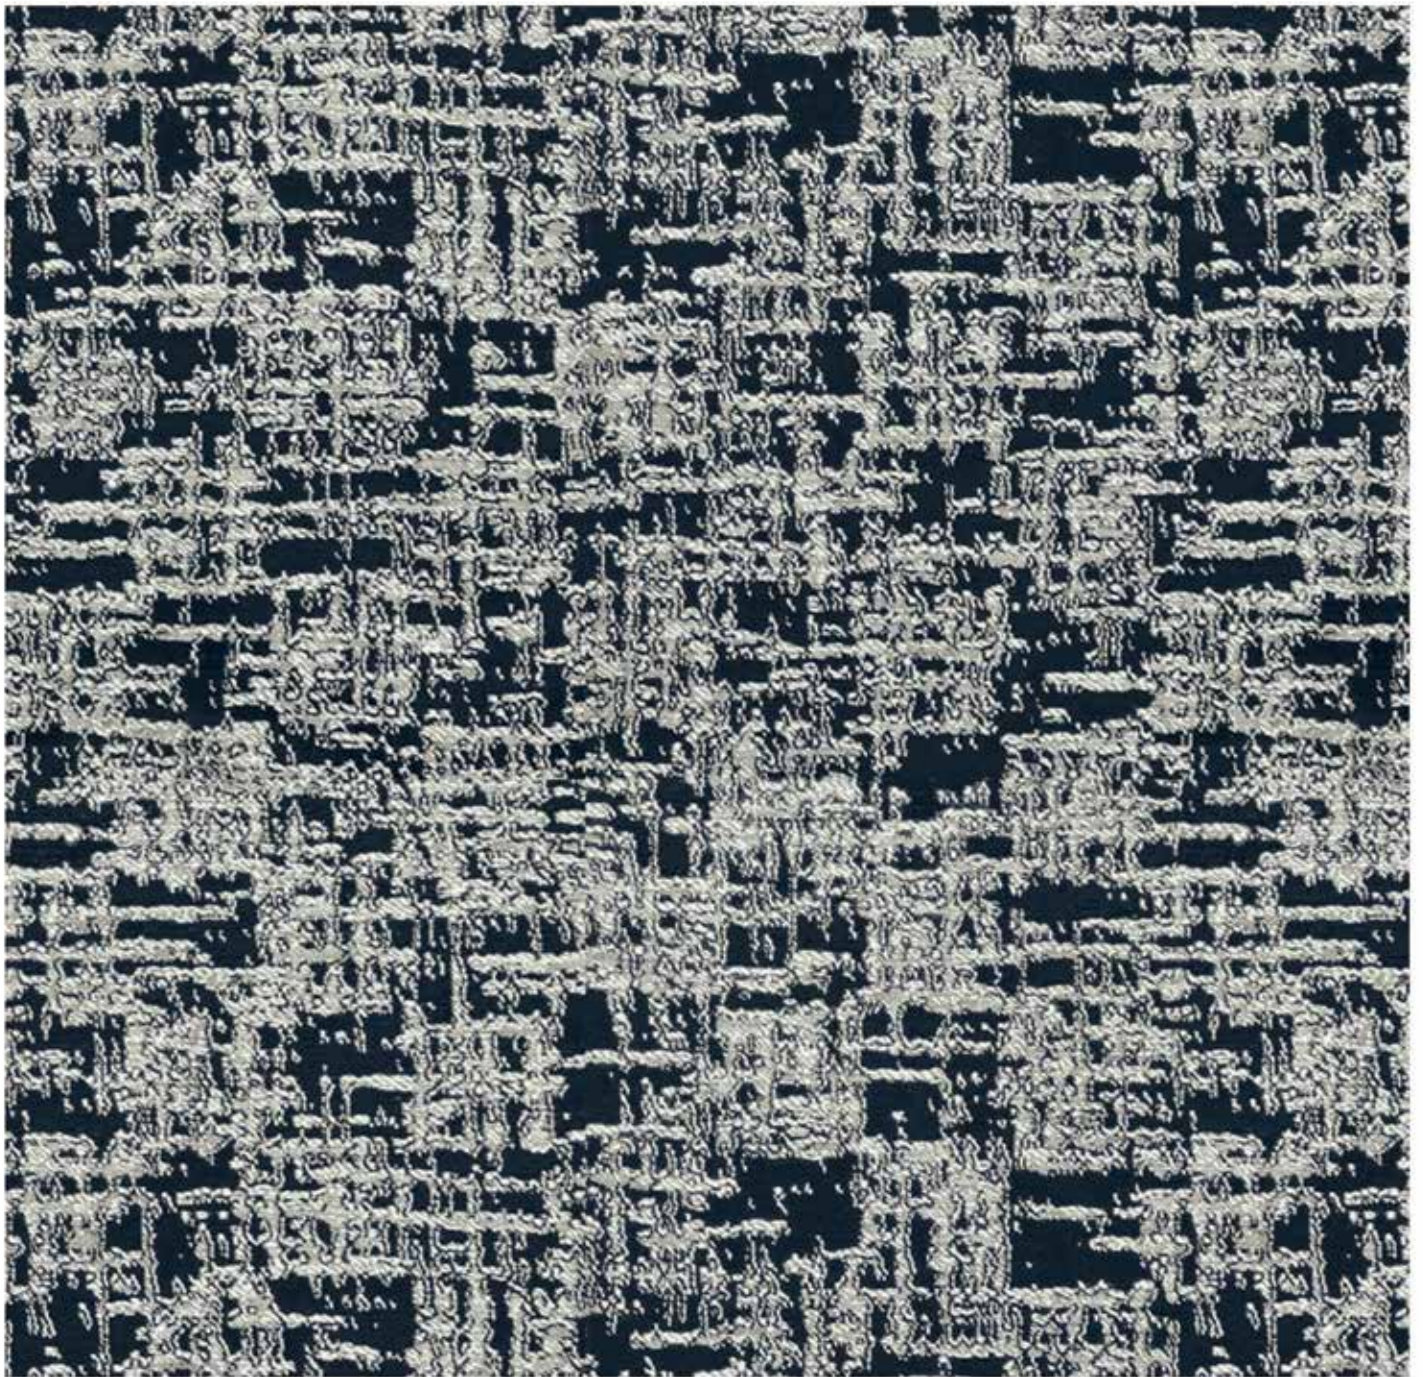

SERIEL NO. : CT641

Colour Shades May Slightly Vary From Dye Lot To Dye Lot

PURL

Width : 48"
Vertical : 25.7CSM
Horizontal : 27.2CSM
Weight : 245GSM
Composition : 100% Polyester

SERIEL NO. : CT642

Colour Shades May Slightly Vary From Dye Lot To Dye Lot