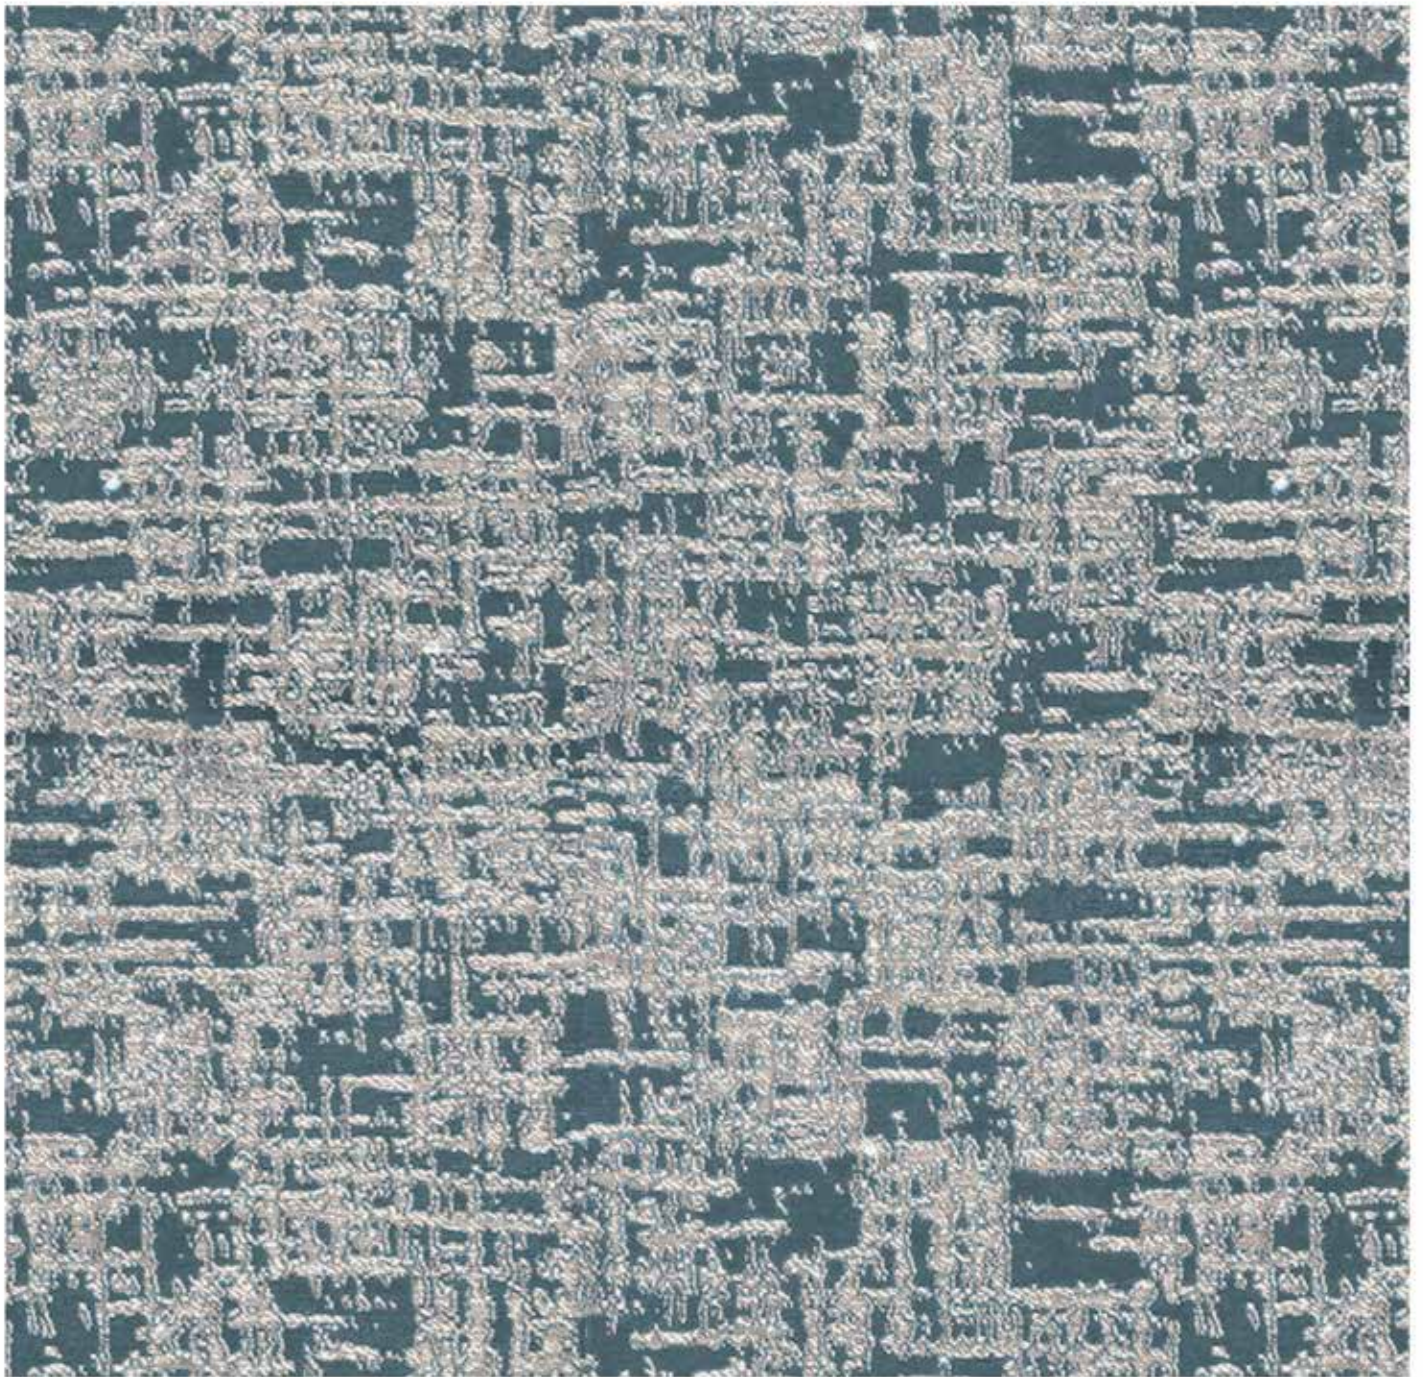

PURL

Width : 48"
Vertical : 25.7CSM
Horizontal : 27.2CSM
Weight : 245GSM
Composition : 100% Polyester

SERIEL NO. : CT638

Colour Shades May Slightly Vary From Dye Lot To Dye Lot