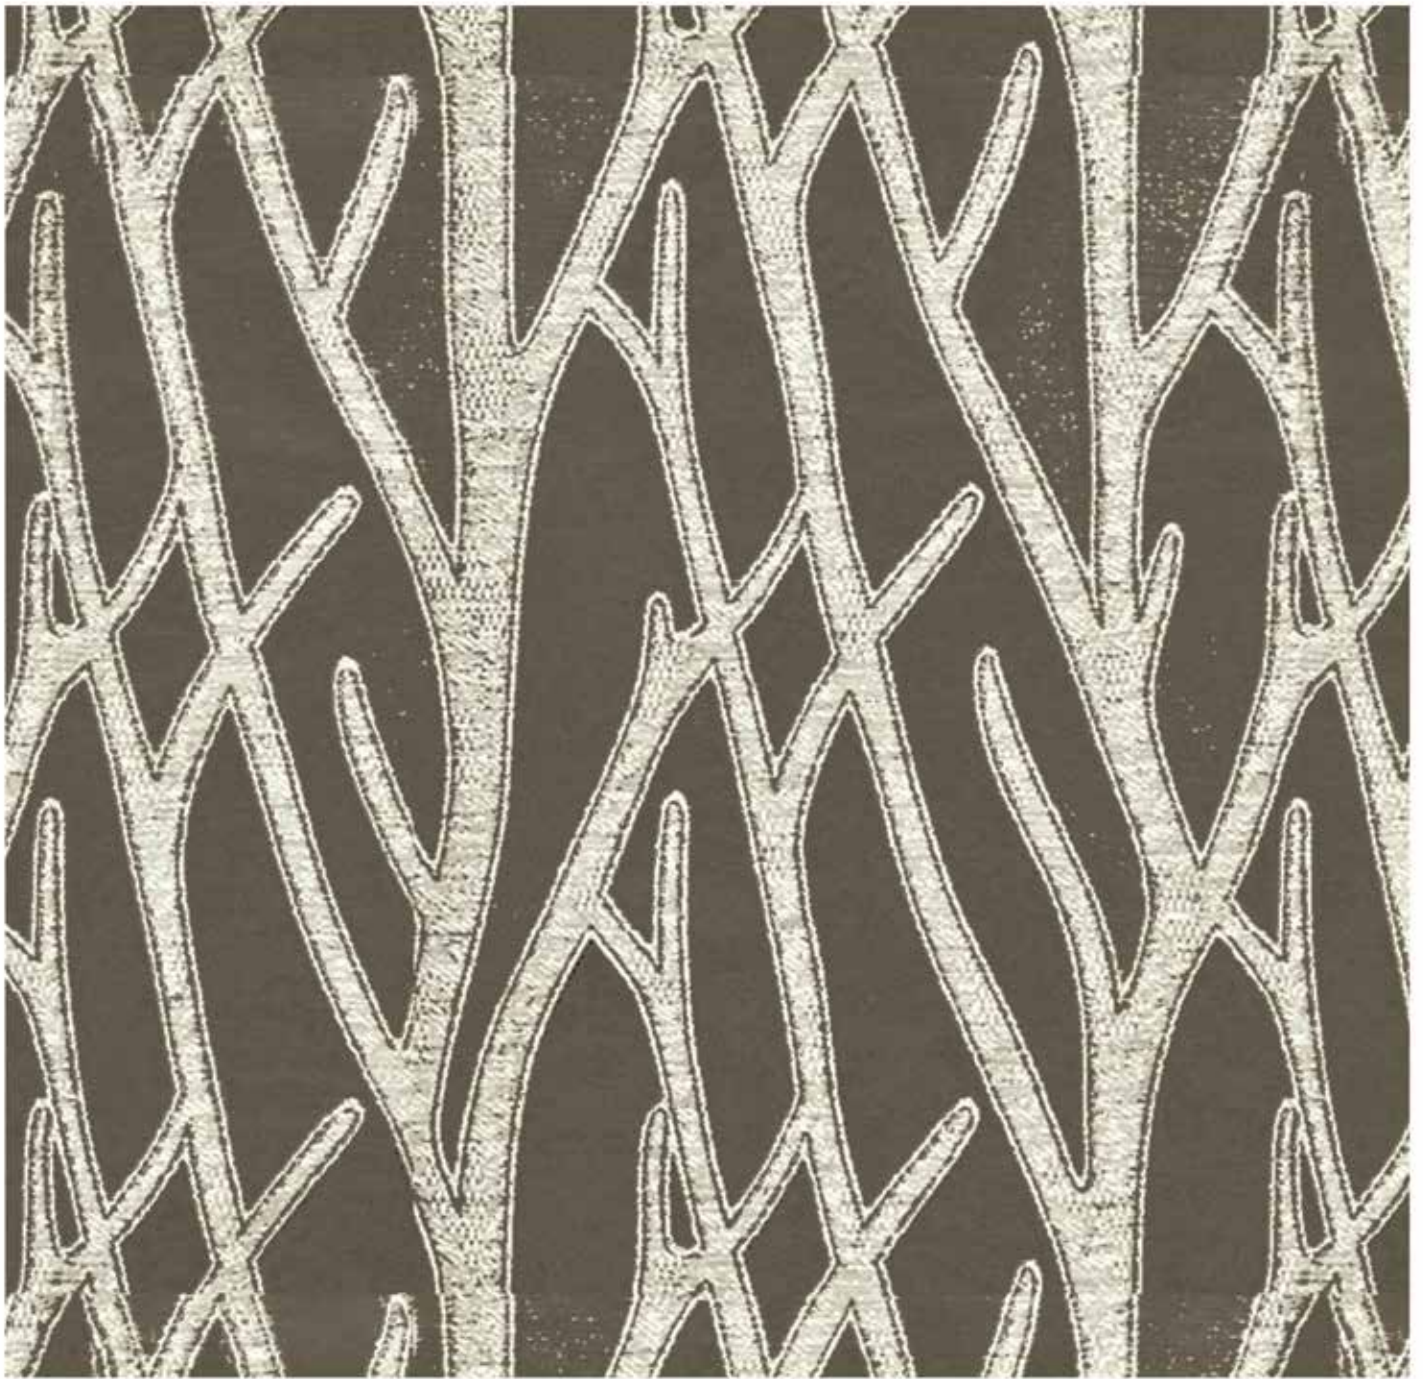

SERIEL NO. : CT632

Colour Shades May Slightly Vary From Dye Lot To Dye Lot

PURL

Width : 48"
Vertical : 25.7CSM
Horizontal : 27.2CSM
Weight : 245GSM
Composition : 100% Polyester

SERIEL NO. : CT633

Colour Shades May Slightly Vary From Dye Lot To Dye Lot