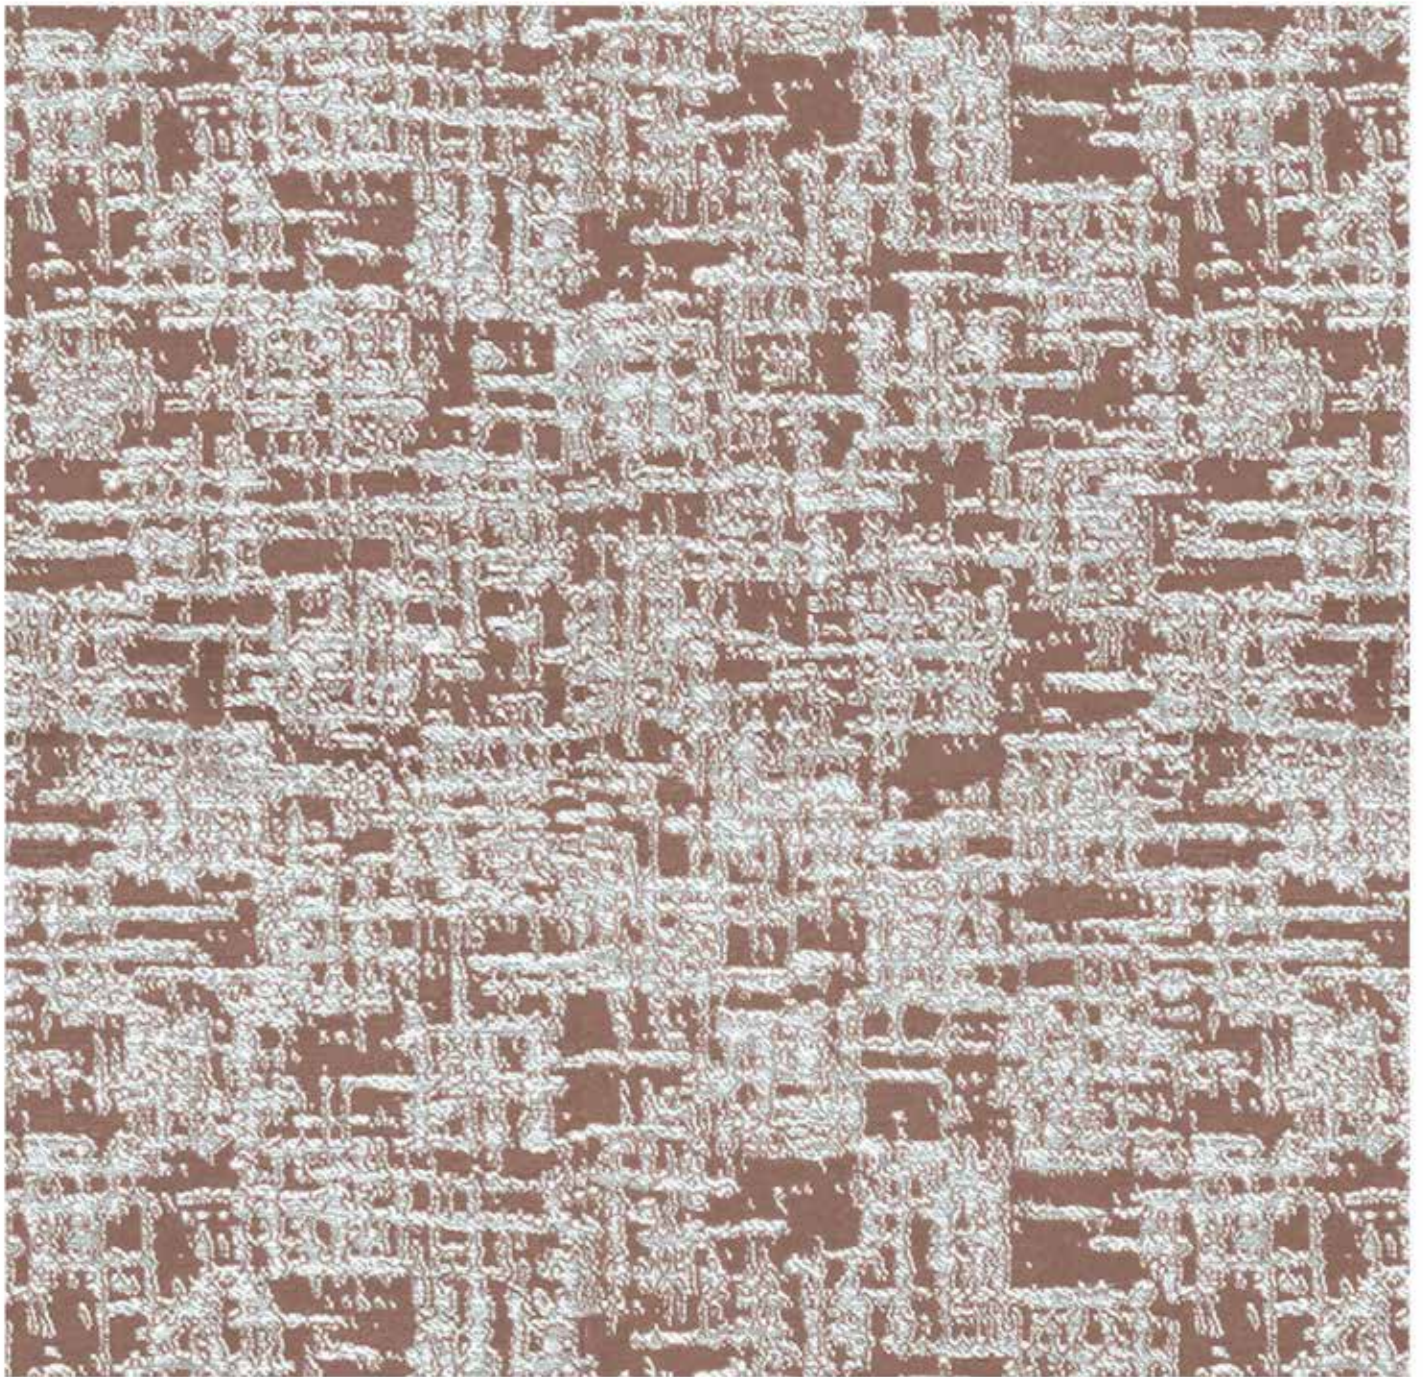

SERIEL NO. : CT611

Colour Shades May Slightly Vary From Dye Lot To Dye Lot

PURL

Width : 48"
Vertical : 25.7CSM
Horizontal : 27.2CSM
Weight : 245GSM
Composition : 100% Polyester

SERIEL NO. : CT612

Colour Shades May Slightly Vary From Dye Lot To Dye Lot