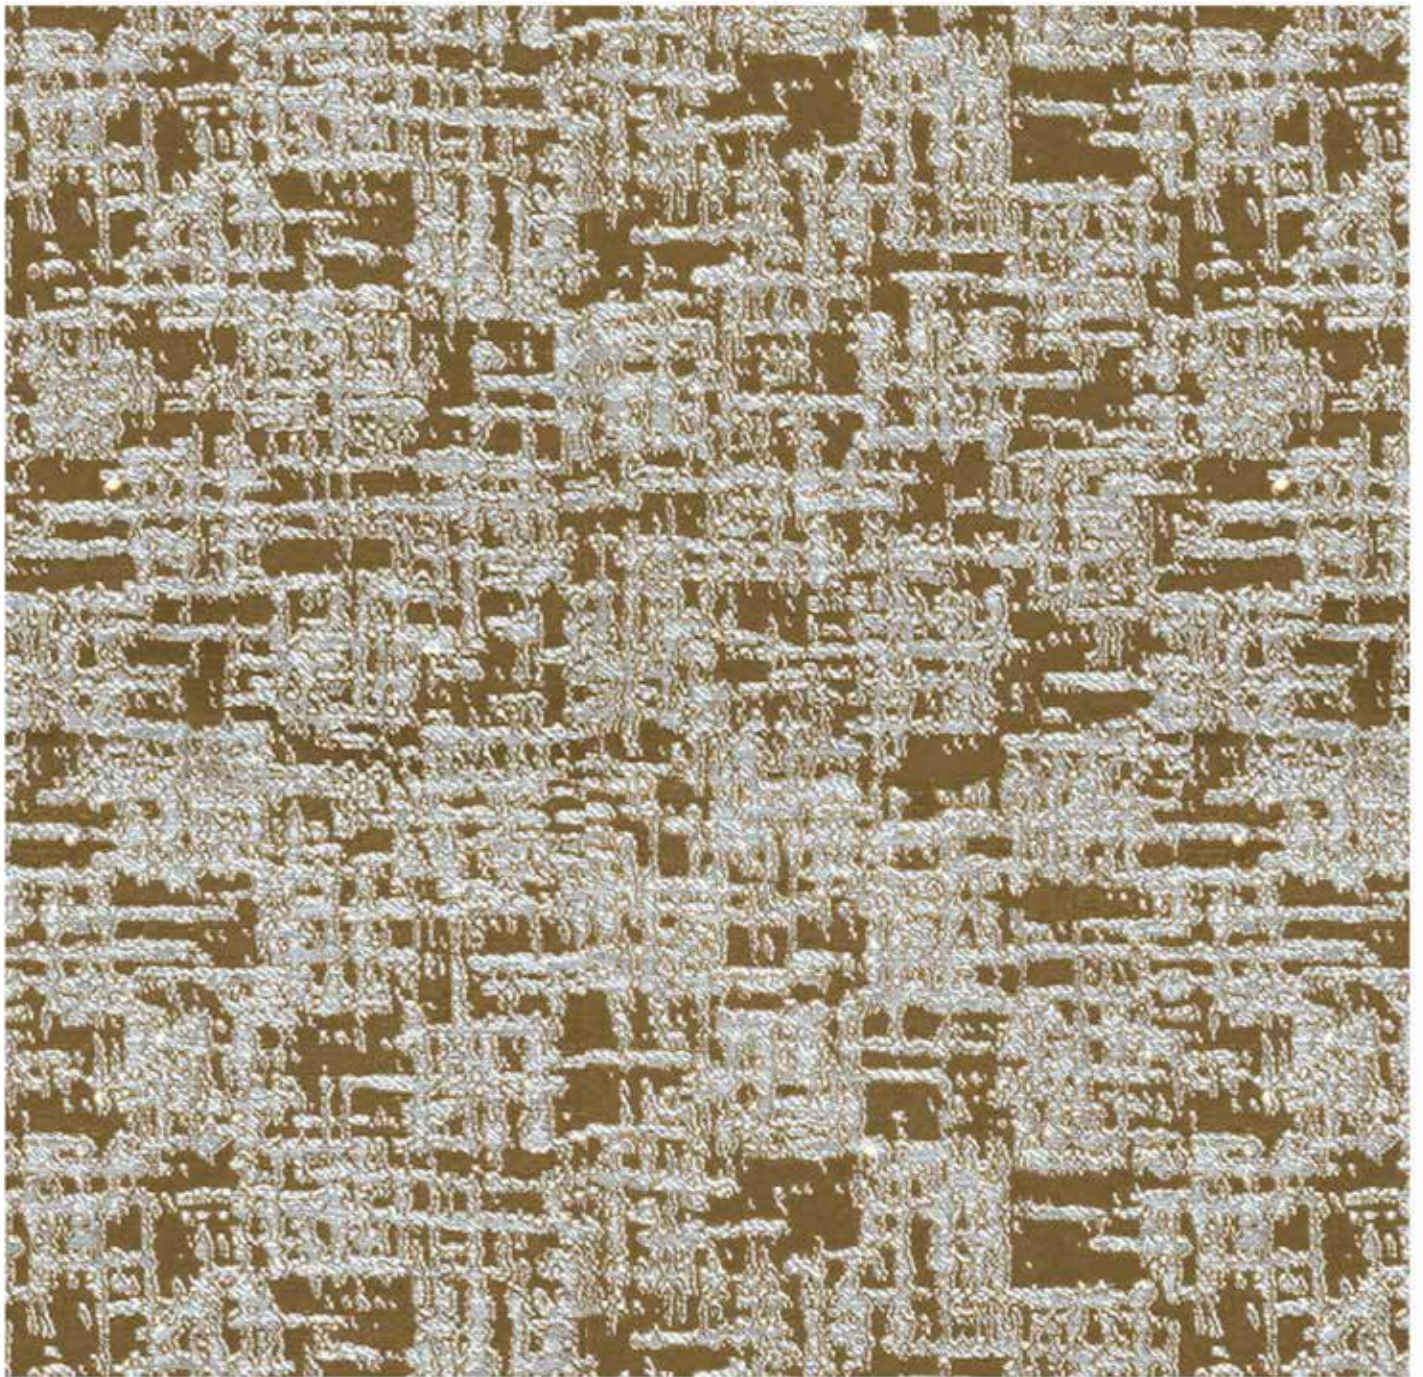

PURL

Width : 48"
Vertical : 25.7CSM
Horizontal : 27.2CSM
Weight : 245GSM
Composition : 100% Polyester

SERIEL NO. : CT623

Colour Shades May Slightly Vary From Dye Lot To Dye Lot