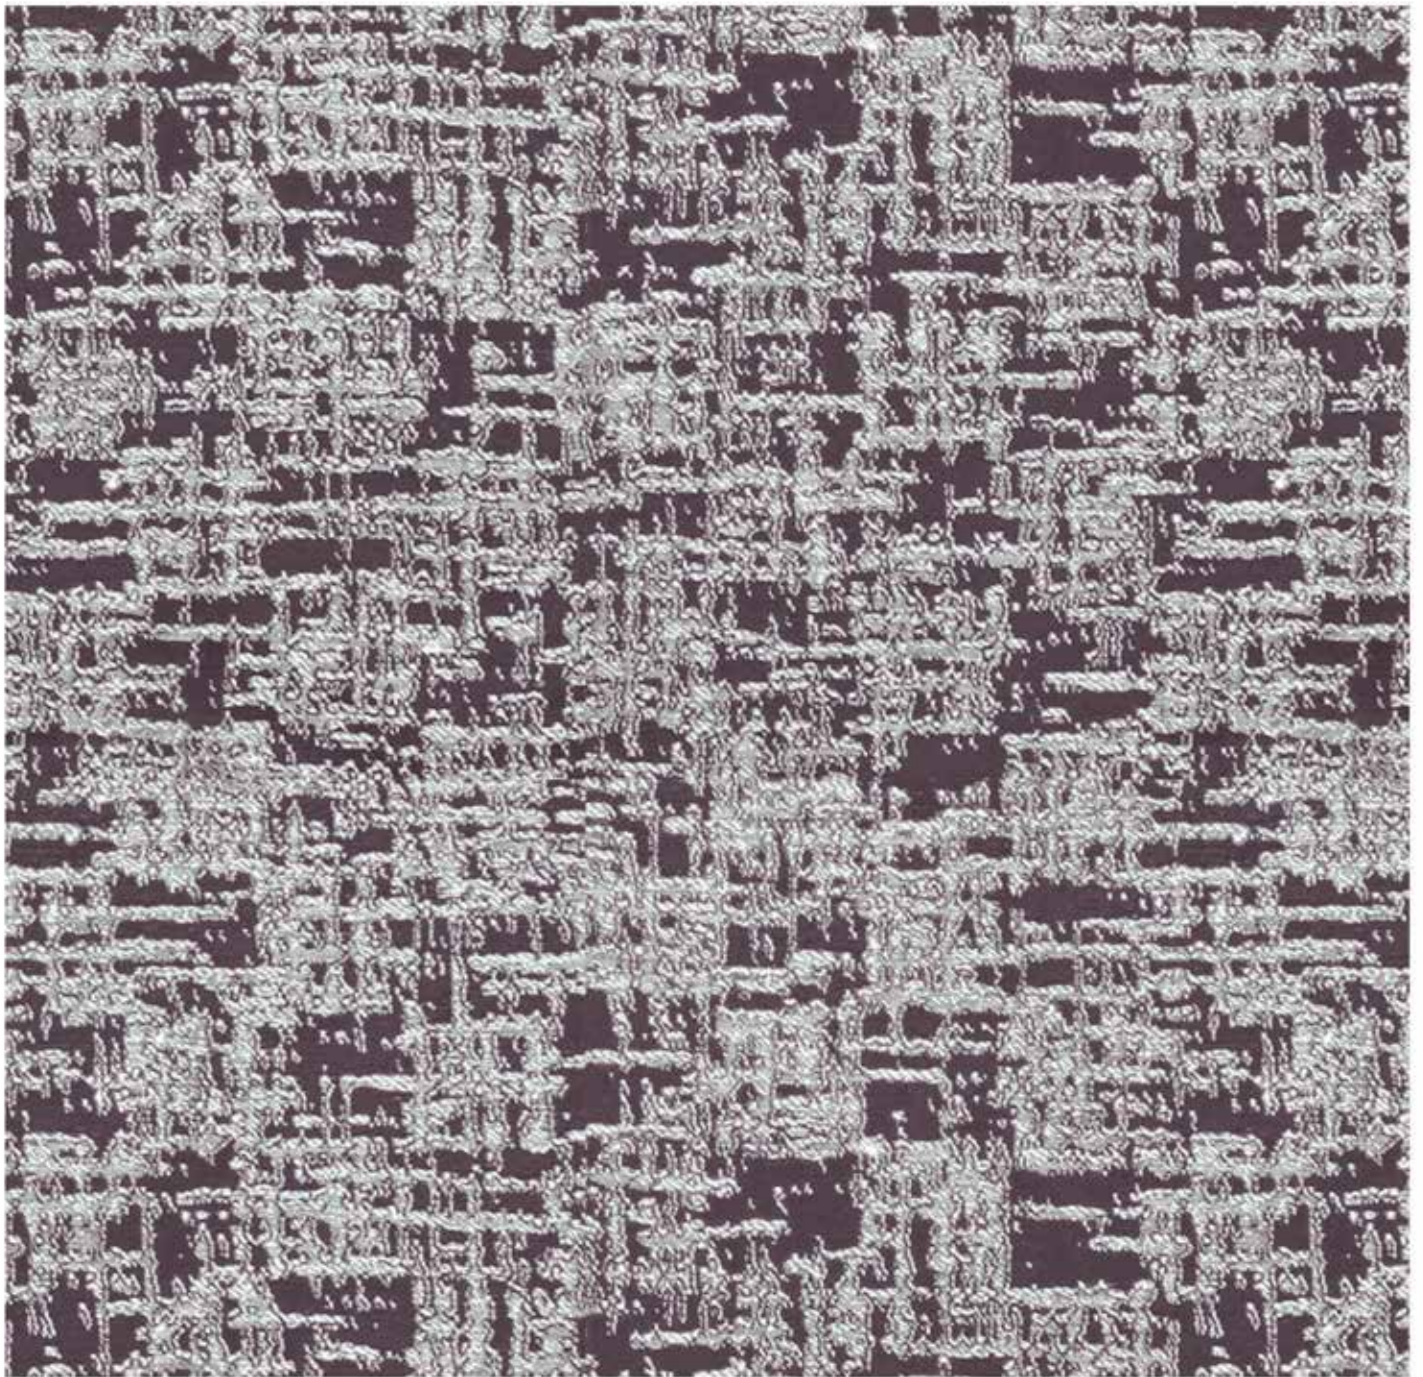

PURL

PURL

Width : 48"
Vertical : 25.7CSM
Horizontal : 27.2CSM
Weight : 245GSM
Composition : 100% Polyester

SERIEL NO. : CT601

Colour Shades May Slightly Vary From Dye Lot To Dye Lot

PURL

Width : 48"
Vertical : 25.7CSM
Horizontal : 27.2CSM
Weight : 245GSM
Composition : 100% Polyester

SERIEL NO. : CT602

Colour Shades May Slightly Vary From Dye Lot To Dye Lot

PURL

Width : 48"
Vertical : 25.7CSM
Horizontal : 27.2CSM
Weight : 245GSM
Composition : 100% Polyester

SERIEL NO. : CT603

Colour Shades May Slightly Vary From Dye Lot To Dye Lot