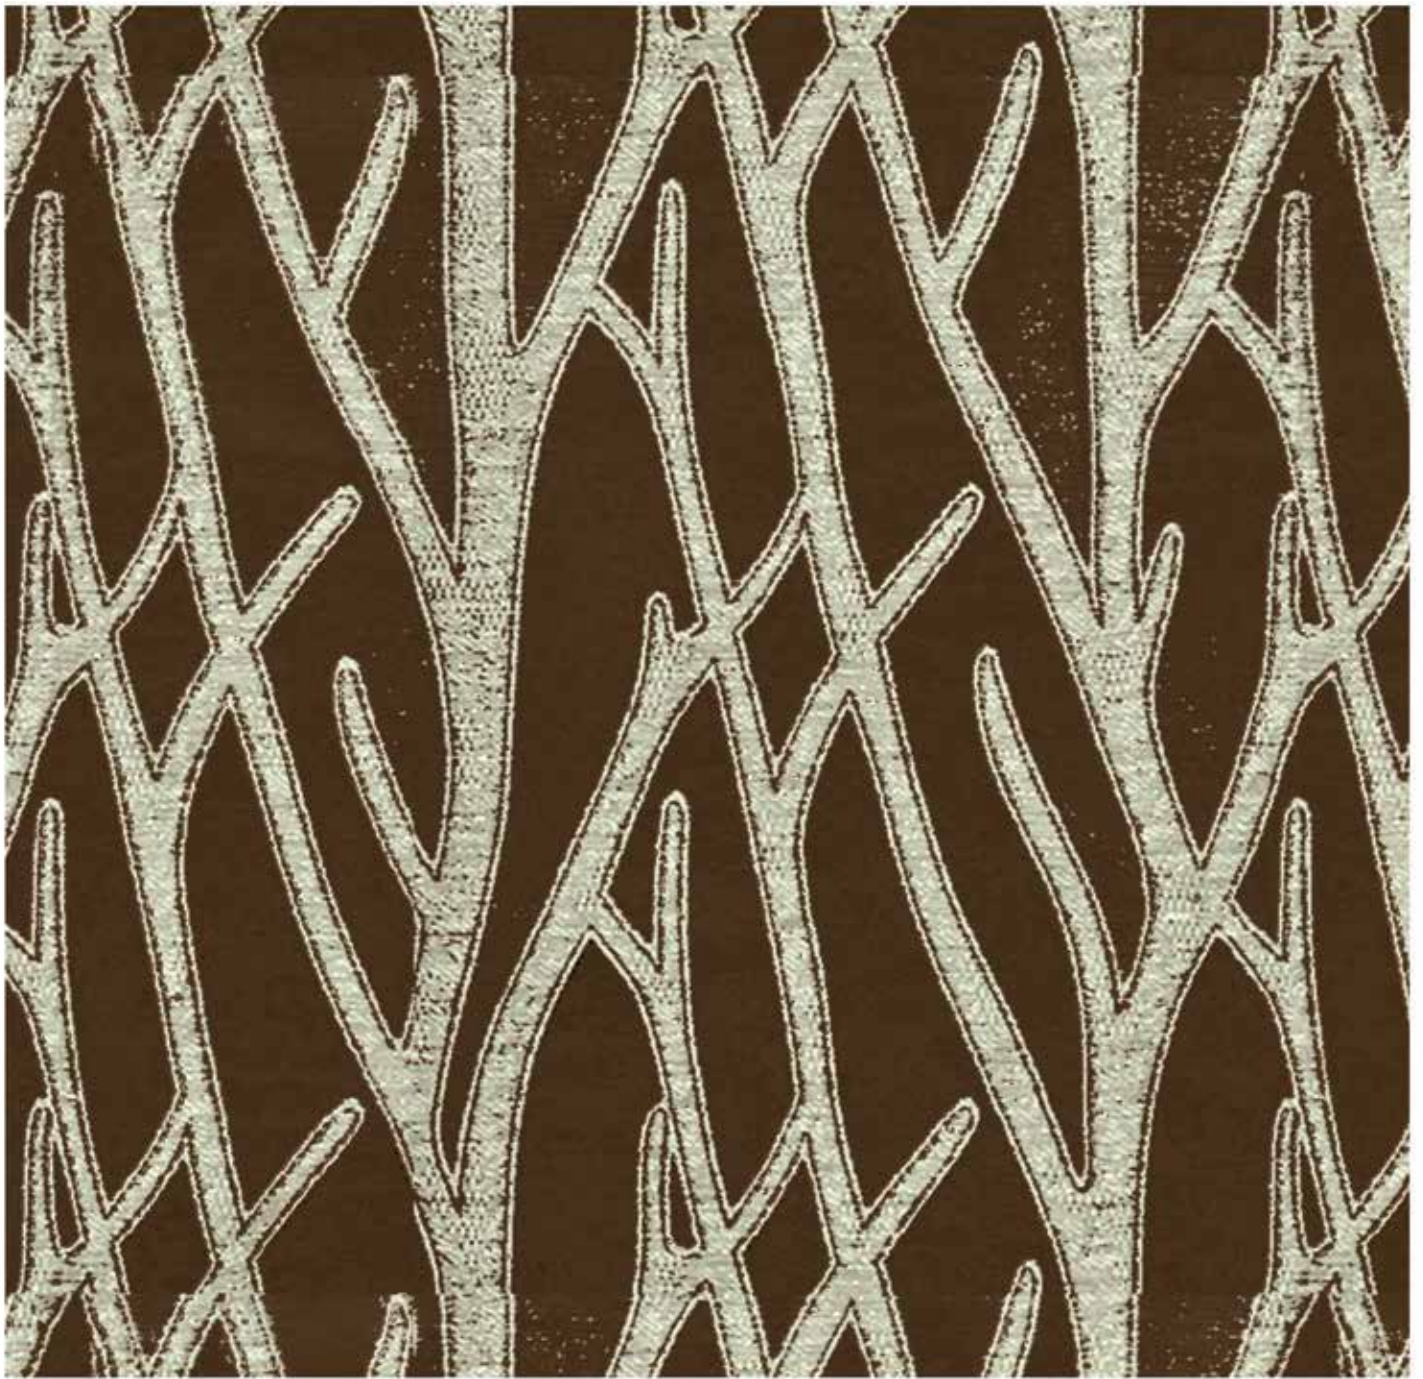

SERIEL NO. : CT617

Colour Shades May Slightly Vary From Dye Lot To Dye Lot

PURL

Width : 48"
Vertical : 25.7CSM
Horizontal : 27.2CSM
Weight : 245GSM
Composition : 100% Polyester

SERIEL NO. : CT618

Colour Shades May Slightly Vary From Dye Lot To Dye Lot