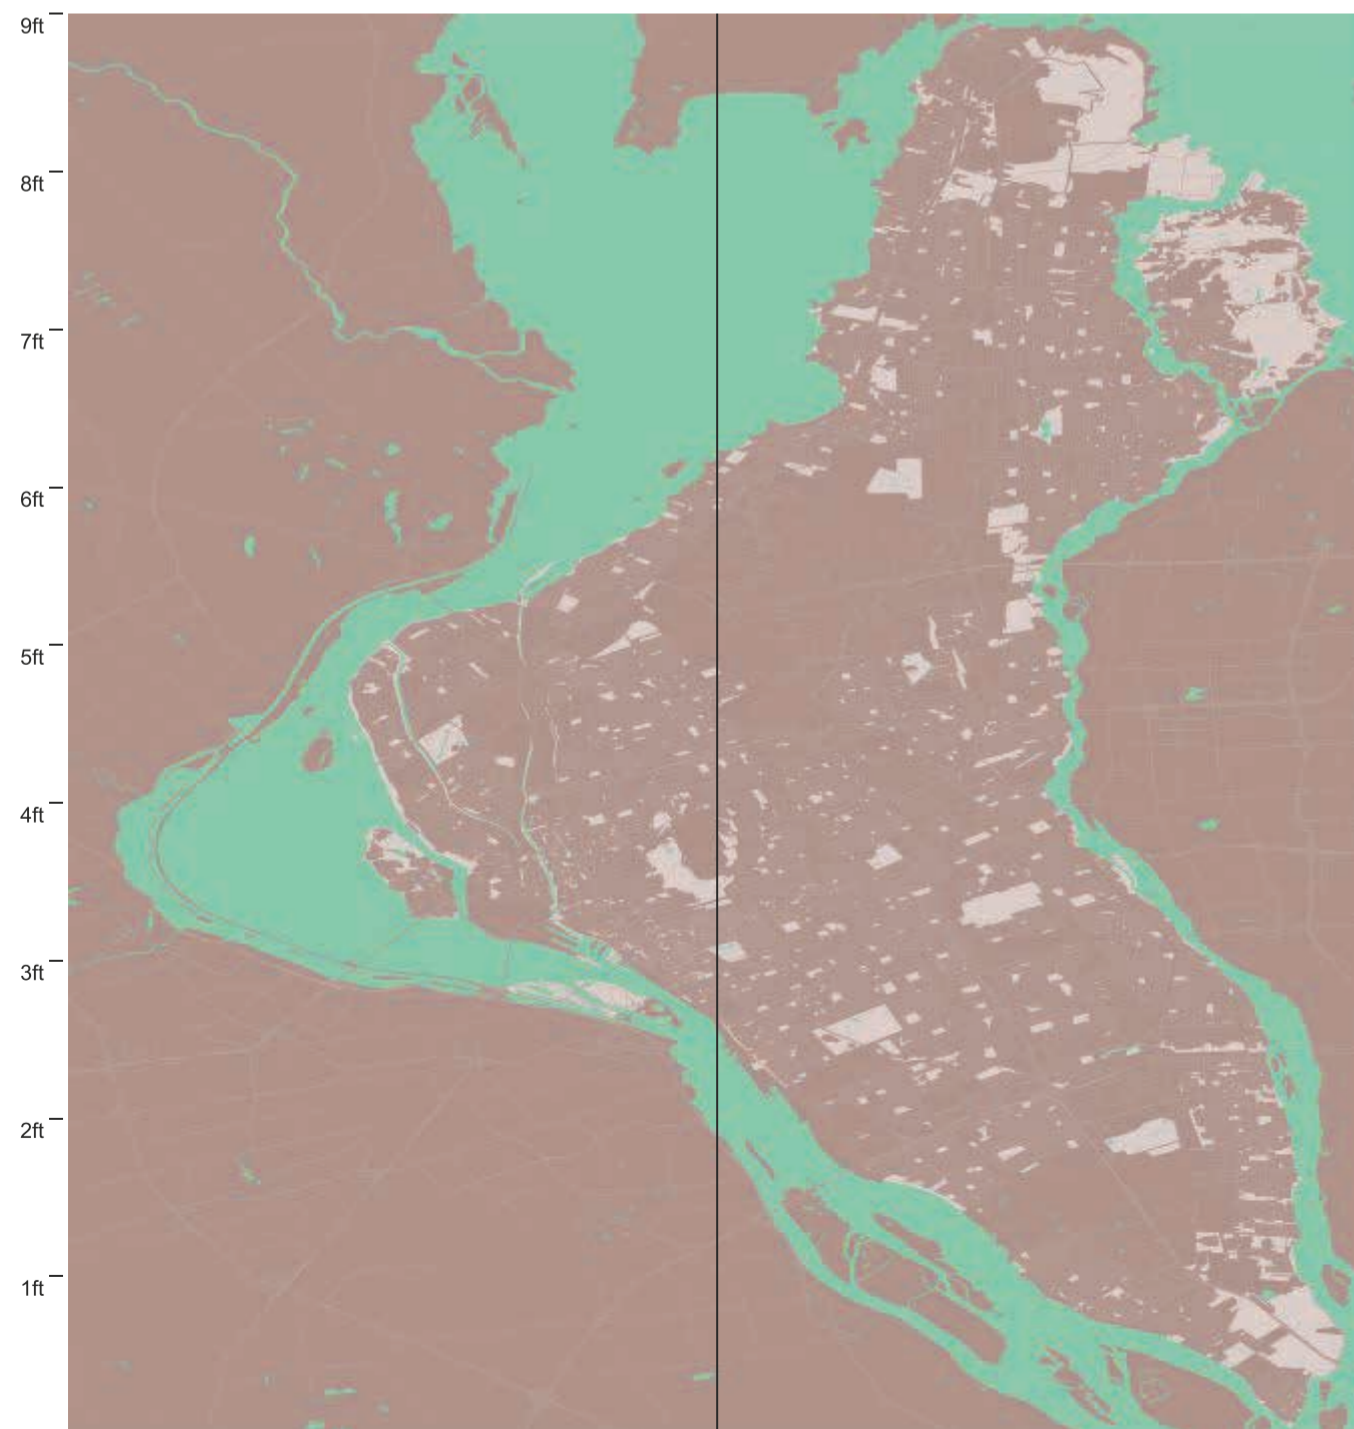

DOT PRINT × **VIBRANT COLOR**
TECHNOLOGY

We cover all your Home decor needs!

LUXORA™
Digital Curtains

609 L

609 R

609 S

610 L

610 R