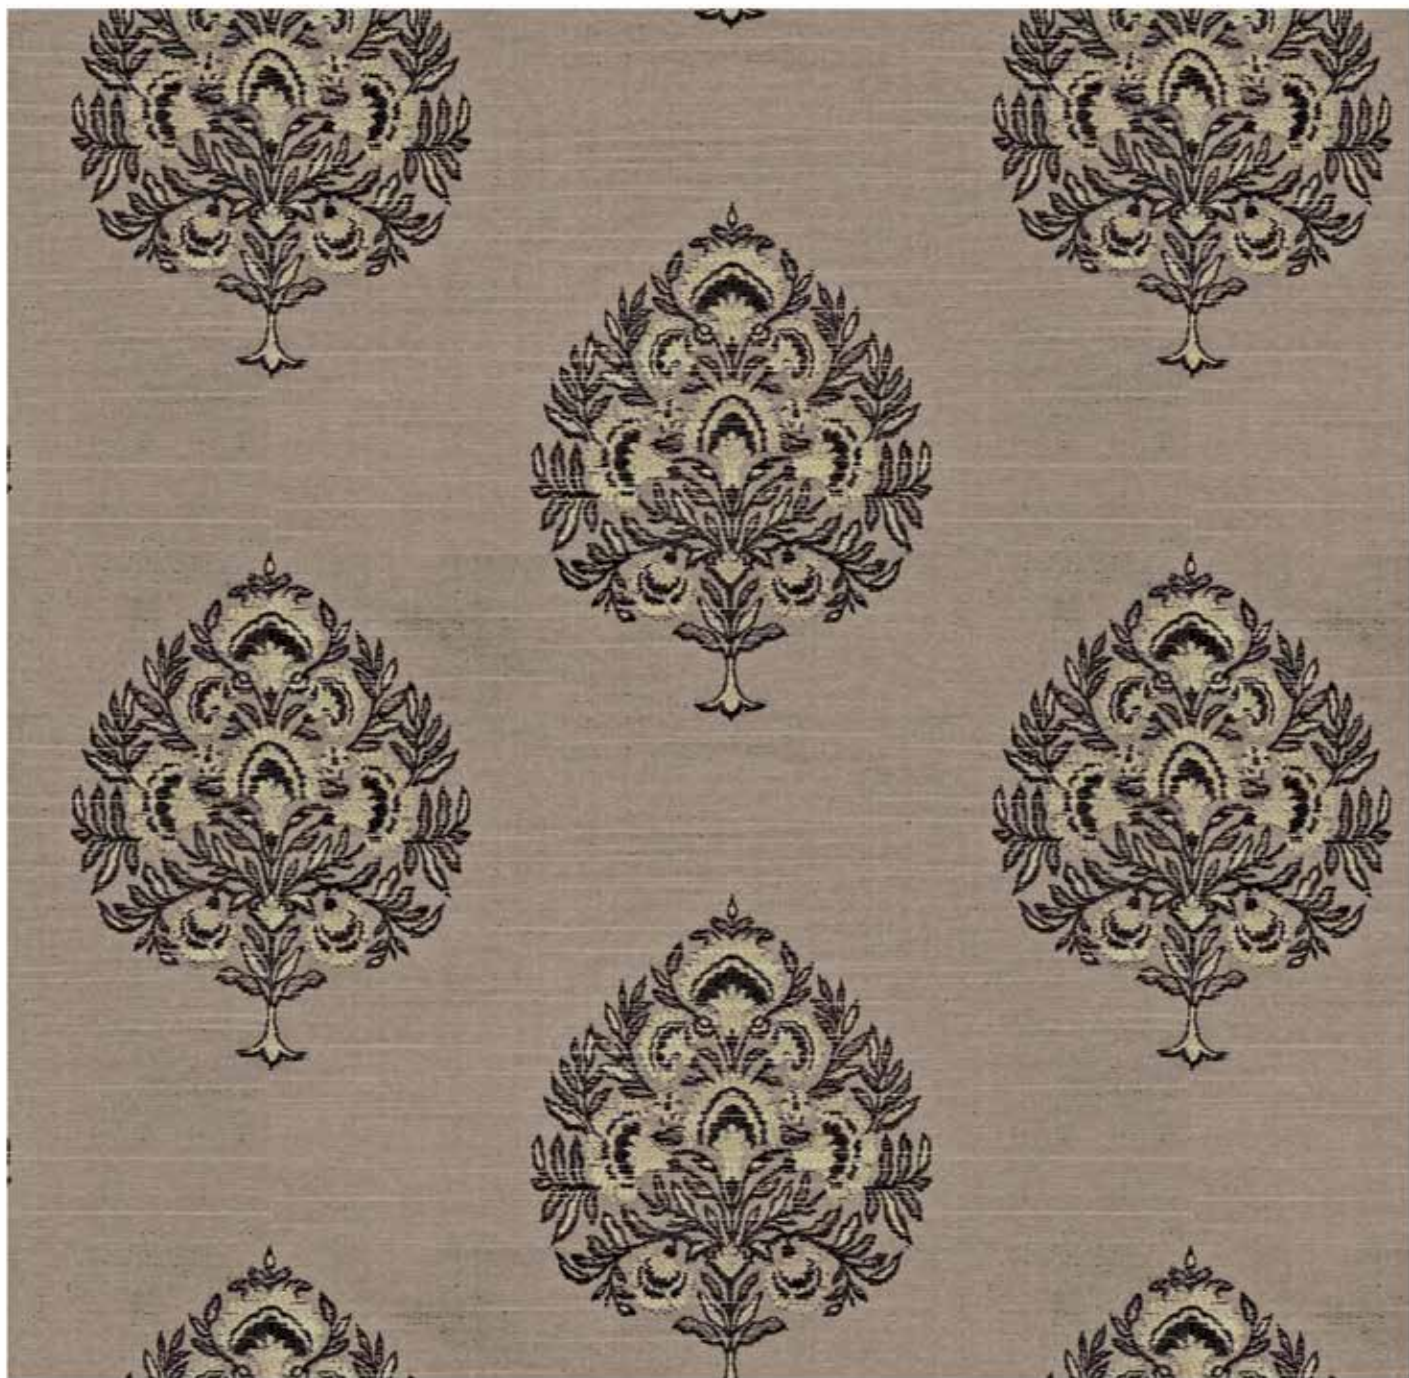

Colour Shades May Slightly Vary From Dye Lot To Dye Lot

FEN

width : 48"

washing code : 

SERIEL NO. : CT845

Composition : 70% Polyester & 30%Viscose

Colour Shades May Slightly Vary From Dye Lot To Dye Lot

FEN