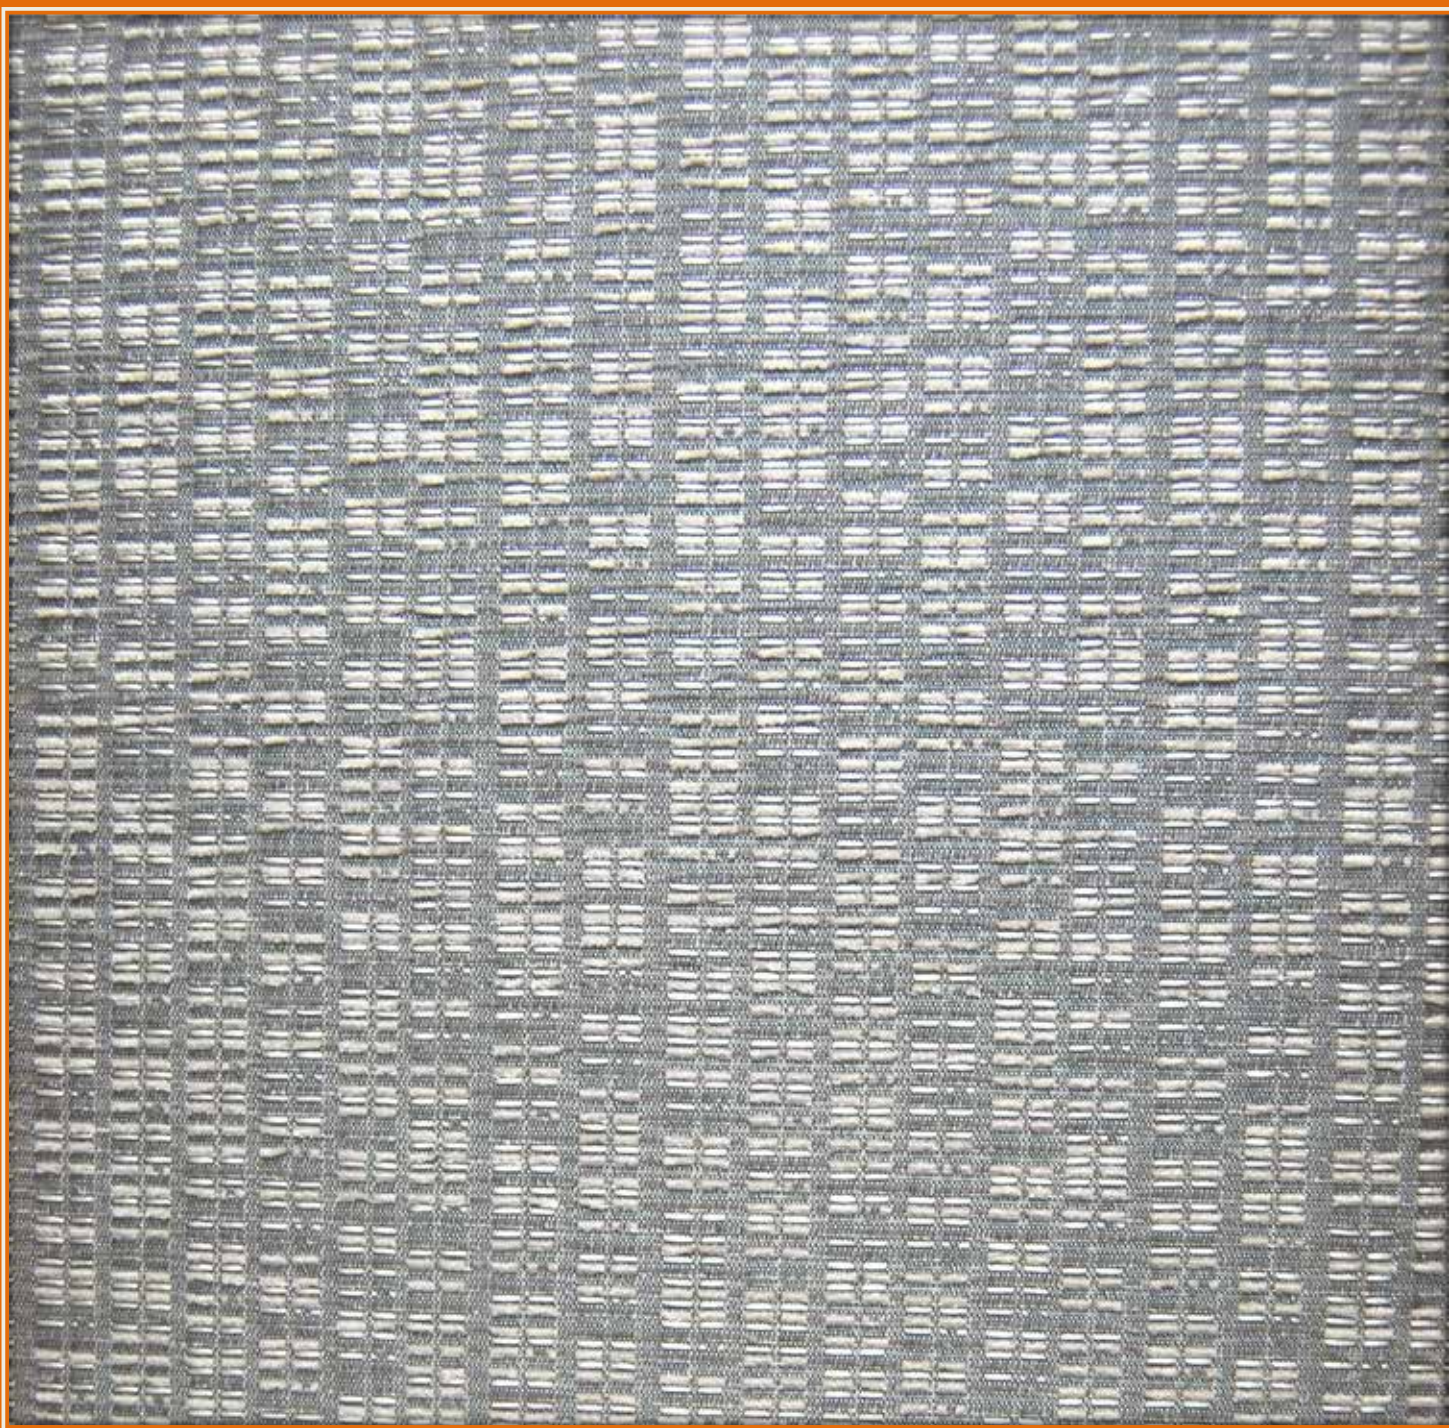

**CHESS PATTERN
1115
100% Polyester
Width: 280 CM**