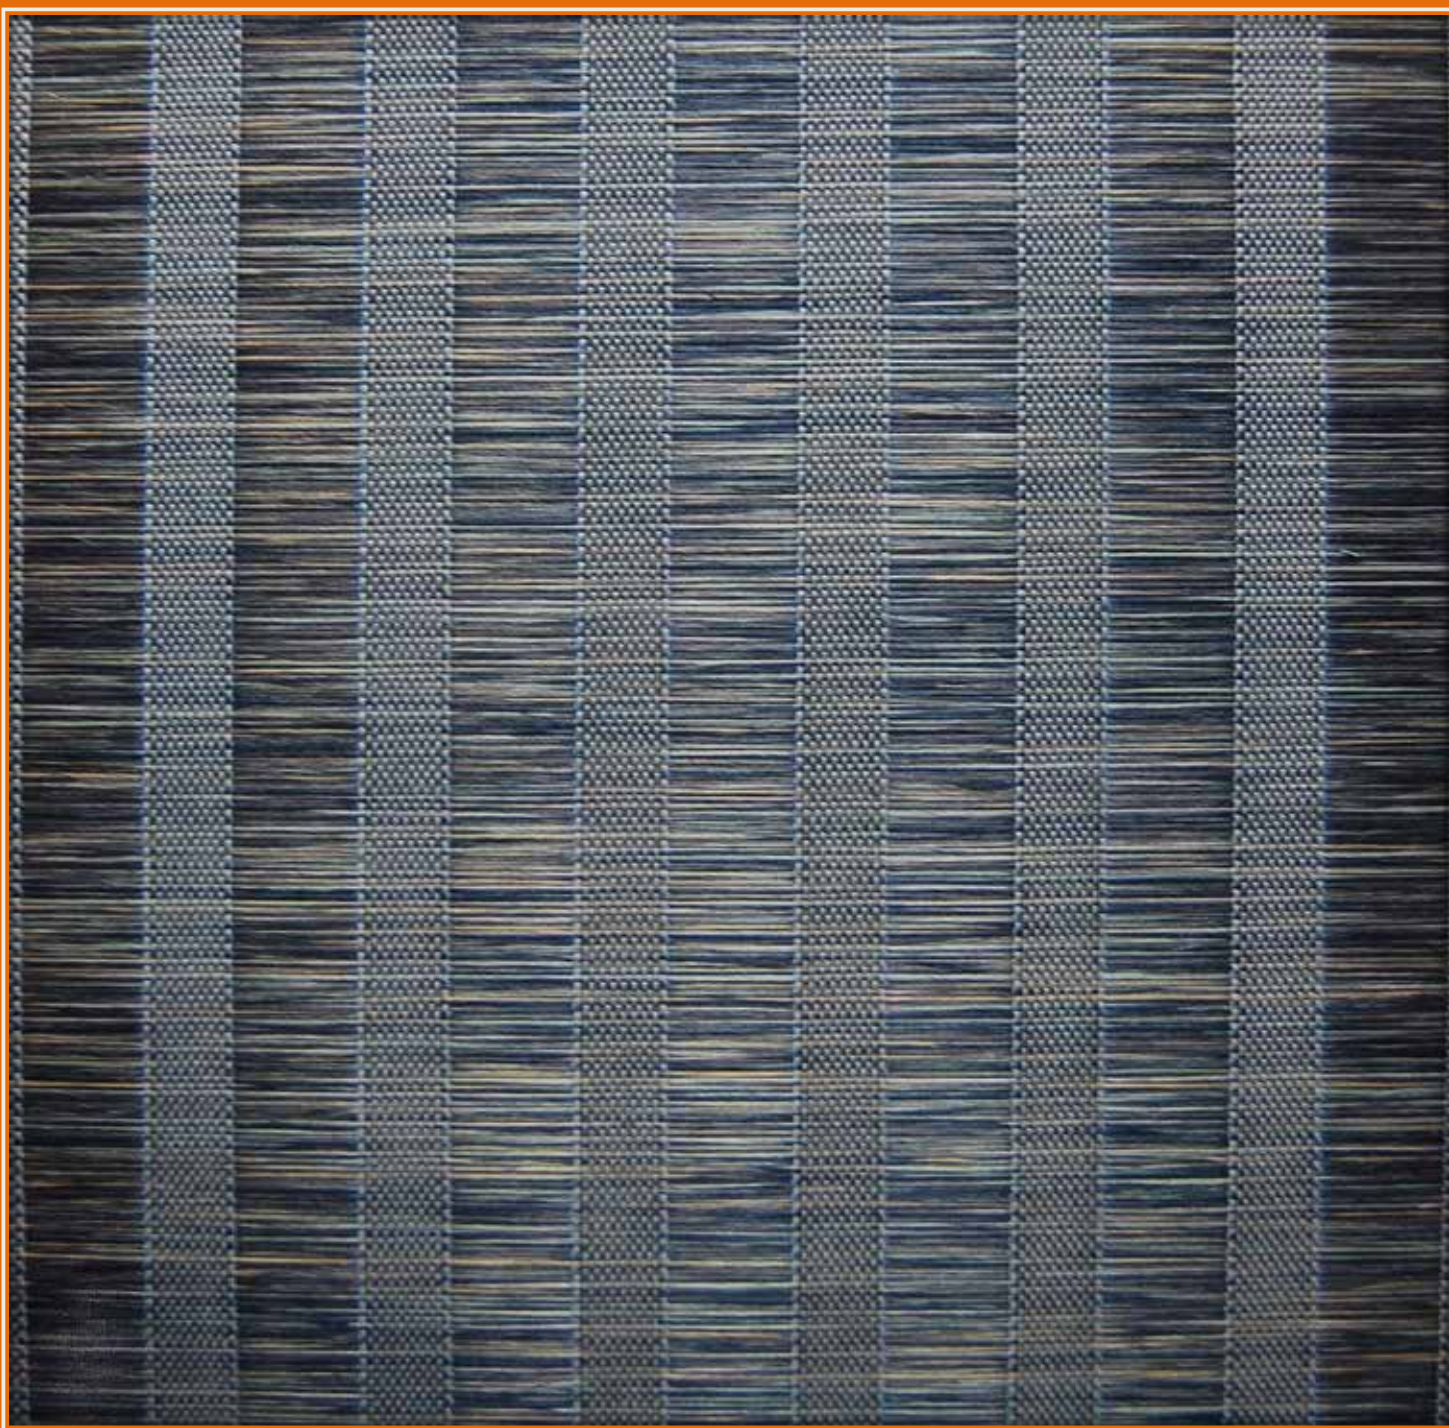

**100% Polyester
Width:280CM**

**TIMBRA
MAGIC
1127**

**100% Polyester
Width:280CM**

JUTE
1041
100% Polyester
Width:240CM

JUTE
1042
100% Polyester
Width:240CM

JUTE
1043
100% Polyester
Width:240CM

FOLDED

1051