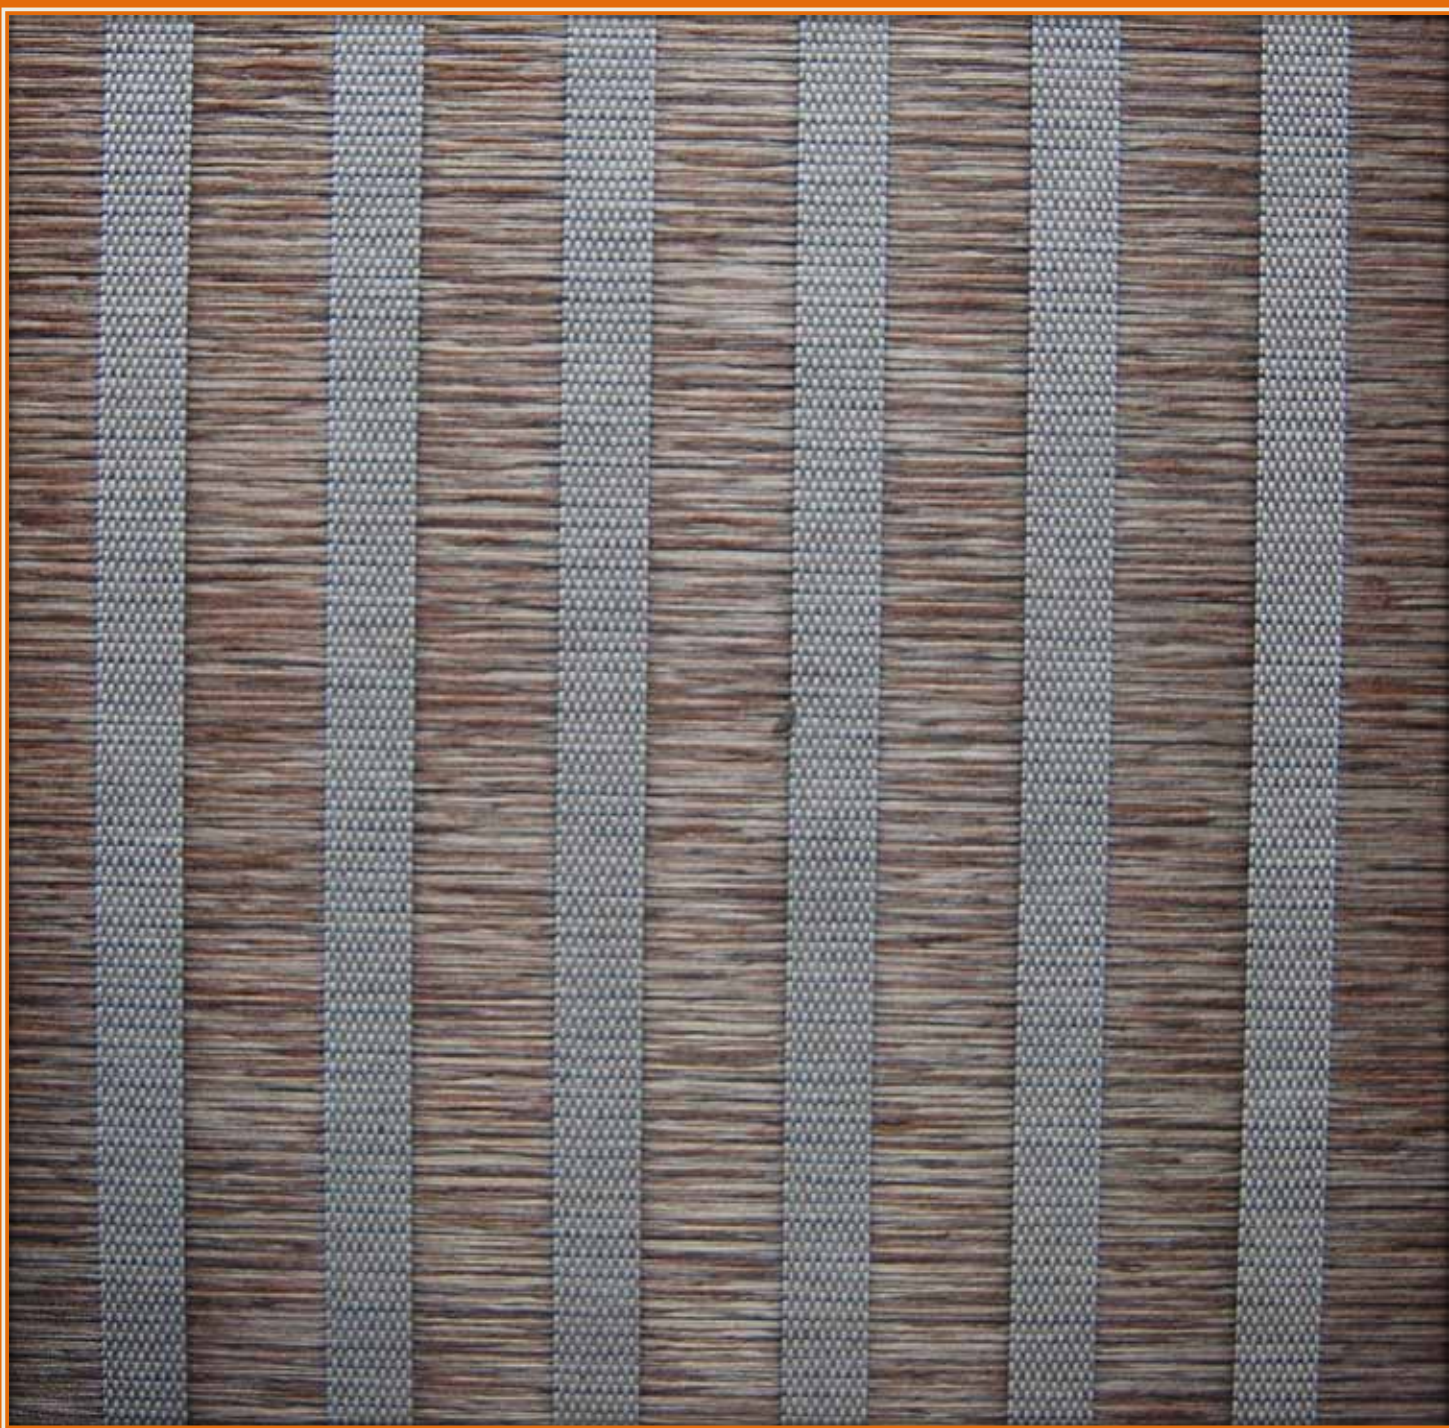

**100% Polyester
Width:280CM**

**TIMBRA
MAGIC
1127**

**100% Polyester
Width:280CM**

JUTE
1041
100% Polyester
Width:240CM

JUTE
1042
100% Polyester
Width:240CM

JUTE
1043
100% Polyester
Width:240CM

FOLDED

1051