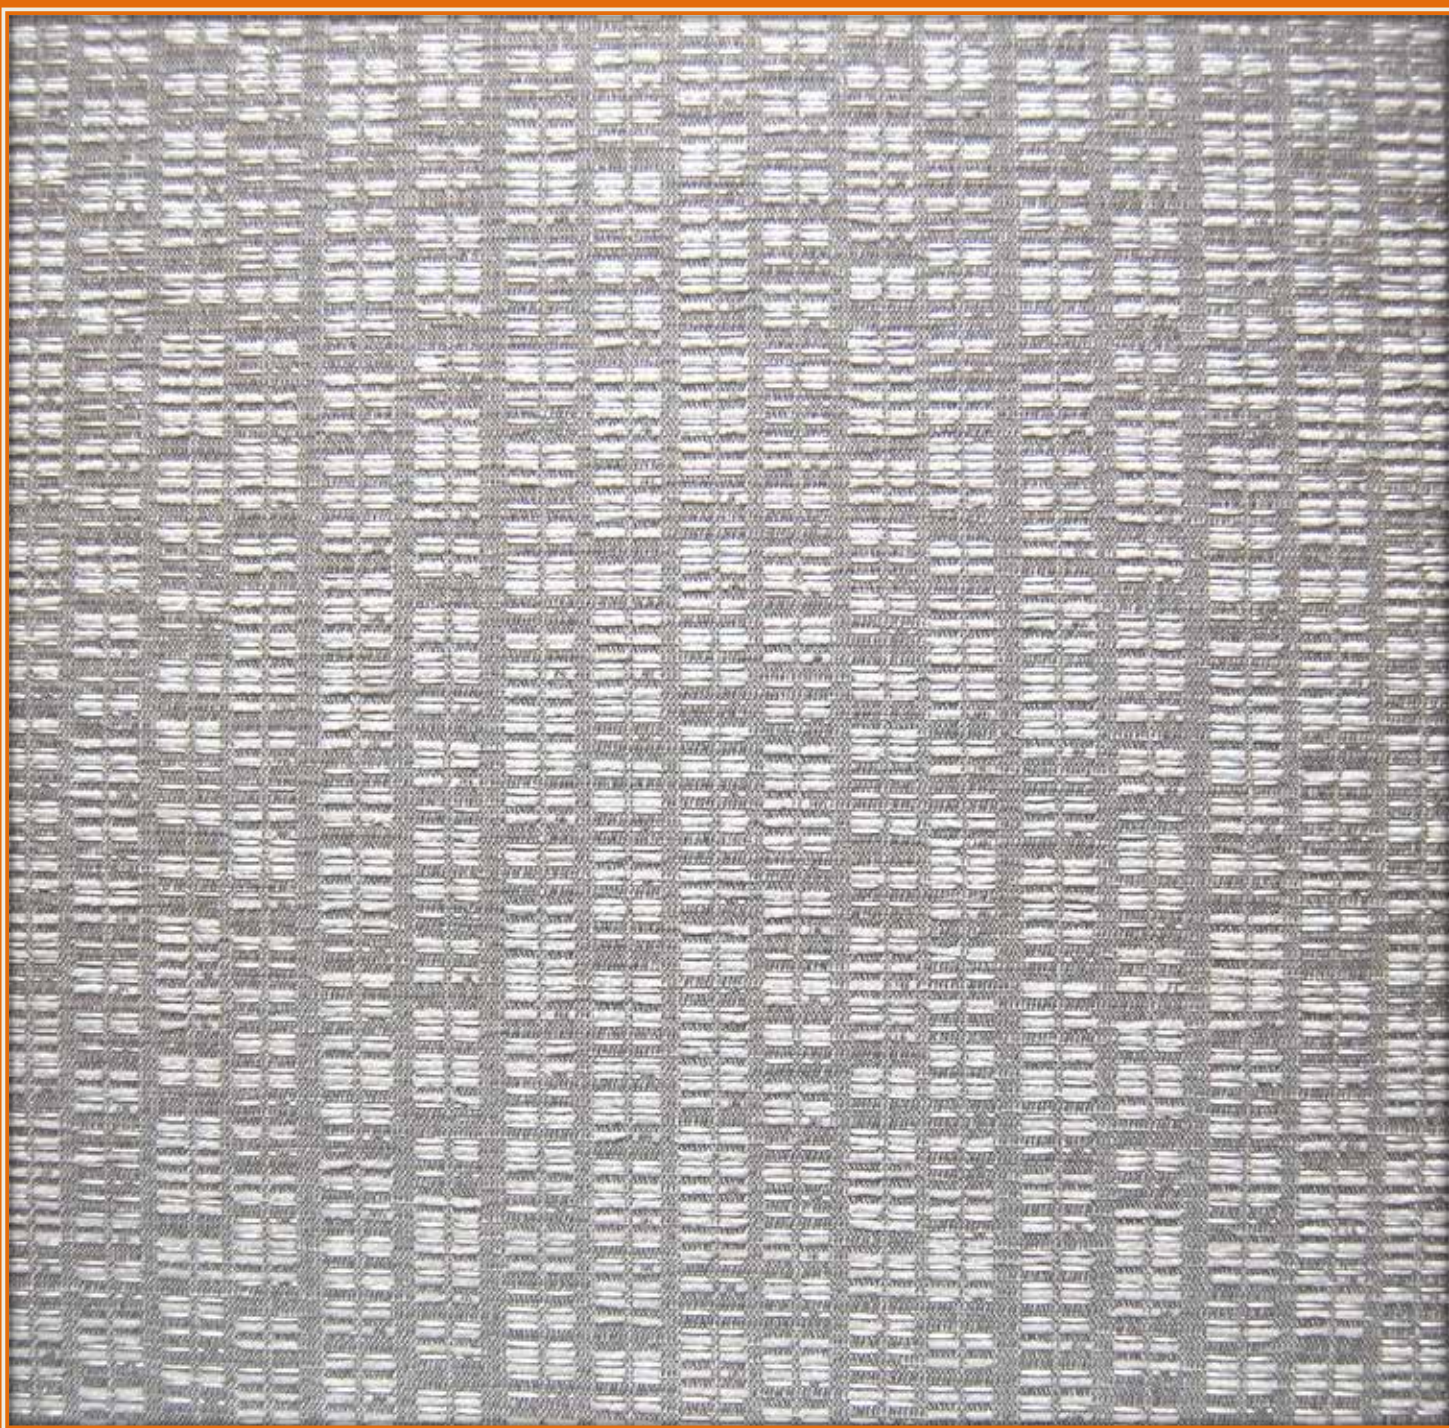

**CHESS PATTERN
1114
100% Polyester
Width: 280 CM**