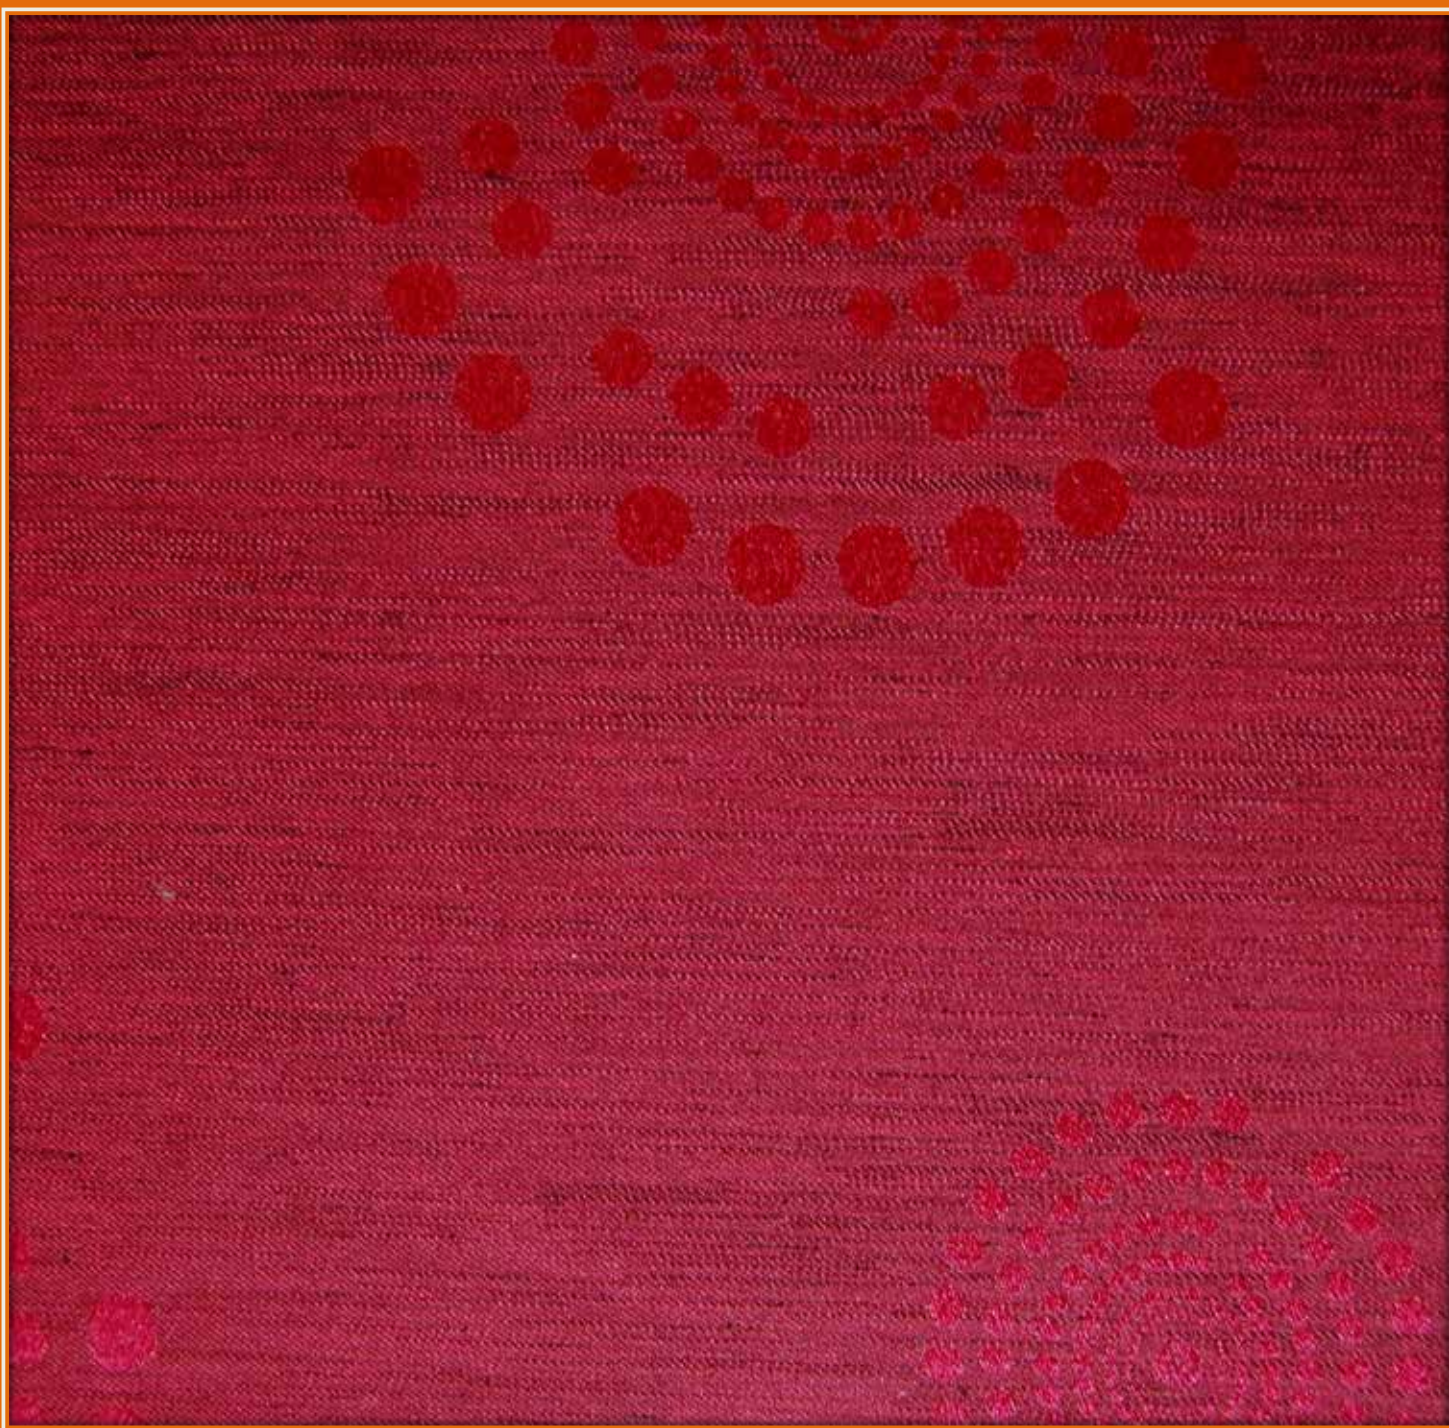

CIRCLE

1068

100% Polyester

Width:280CM