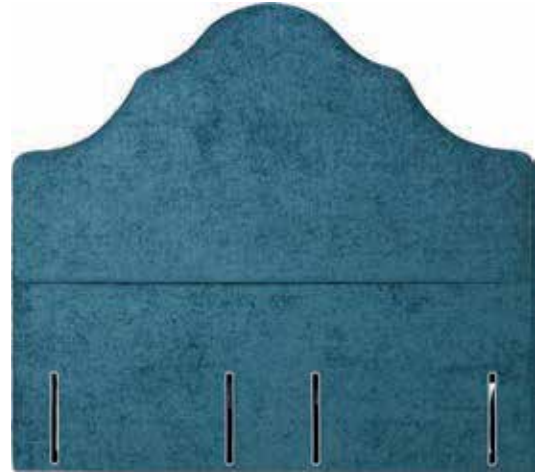

### Victoria

A luxurious euro-slim rectangular, piped headboard with two rows of rectangular segments.

Height: Tall euro-slim (160cm floor-to-top).

Depth: 9cm.

Shown above in euro-slim and Brooklyn 609 Ink upholstered fabric.

### Louisa

The bold, sweeping curves of this tall, euro-slim headboard lend a timeless elegance to the bedroom.

Height: Tall euro-slim (160cm floor-to-top).

Depth: 9cm.

Shown above in Sanderson Tessella Teal upholstered fabric.