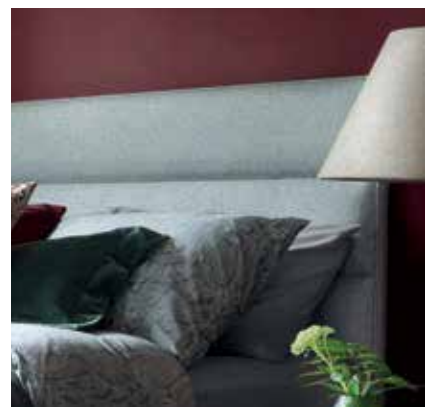

Josephine horizontal lined headboard in Tweed 803 Grey