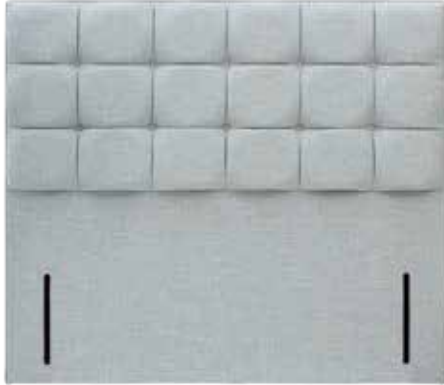

HEADBOARD

COLLECTION

Grace

A deeply-upholstered modern headboard design with three rows of deeply-buttoned squares.

Height: Standard euro-slim (132cm floor-to-top).
Strutted (77cm design height).
Shallow (107cm divan base-to-top).

Depth: 9cm.

Shown above in euro-slim and Linoso 600 Sky upholstered fabric.