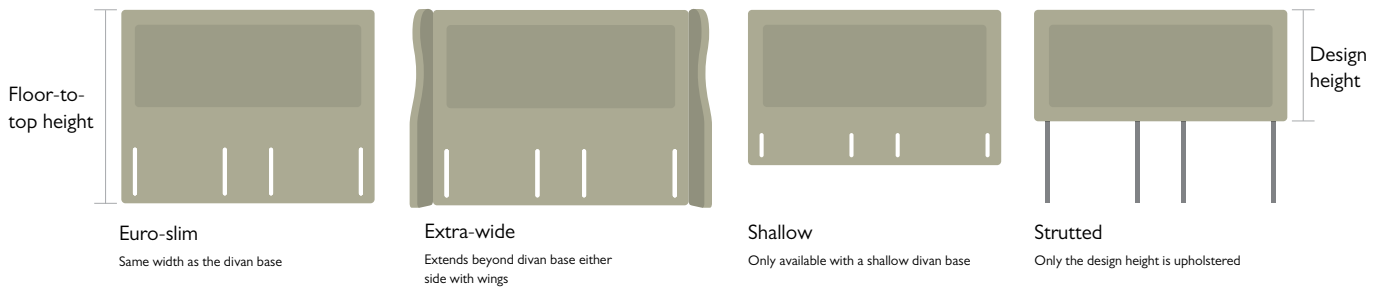

### Headboard sizes

All Hypnos headboards are available in a range of standard size bed widths:

■ Single	w 90cm (3' 0")	■ Kingsize	w 150cm (5' 9")
■ Small double	w 120cm (4' 0")	■ Super king	w 180cm (6' 0")
■ Double	w 135cm (4' 6")	■ Emperor	w 200cm (6' 6")