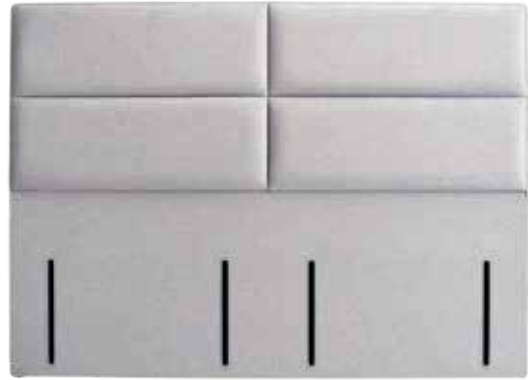

Gabriella

A timeless upholstered headboard with a cross design, creating four panelled rectangles.

Height: Standard euro-slim (132cm floor-to-top).
Strutted (77cm design height).
Shallow (107cm divan base-to-top).

Depth: 9cm.

Shown above in euro-slim and Premium 804 Crystal Grey upholstered fabric.