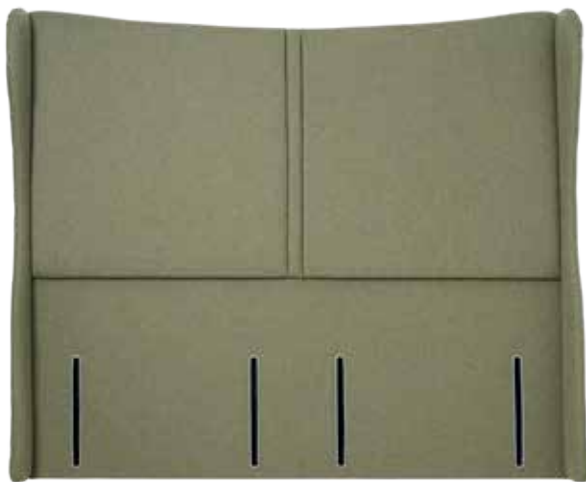

### Marie

A striking extra-wide headboard with seven deeply cushioned vertical panels. The side wings wrap around the head of the bed to provide a classical design statement.

Height: Standard extra-wide (132cm floor-to-top).

### Anne

A luxurious extra-wide headboard with six deeply cushioned vertical panels. The piped side wings wrap around the head of the bed to provide a classic design statement.

Height: Standard extra-wide (132cm floor-to-top).

### Alice

An elegant extra-wide headboard with P shaped wings that wrap around the head of the bed to provide a definitive design statement.

Height: Tall extra-wide (160cm floor-to-top).

Depth: Wings 21cm deep.