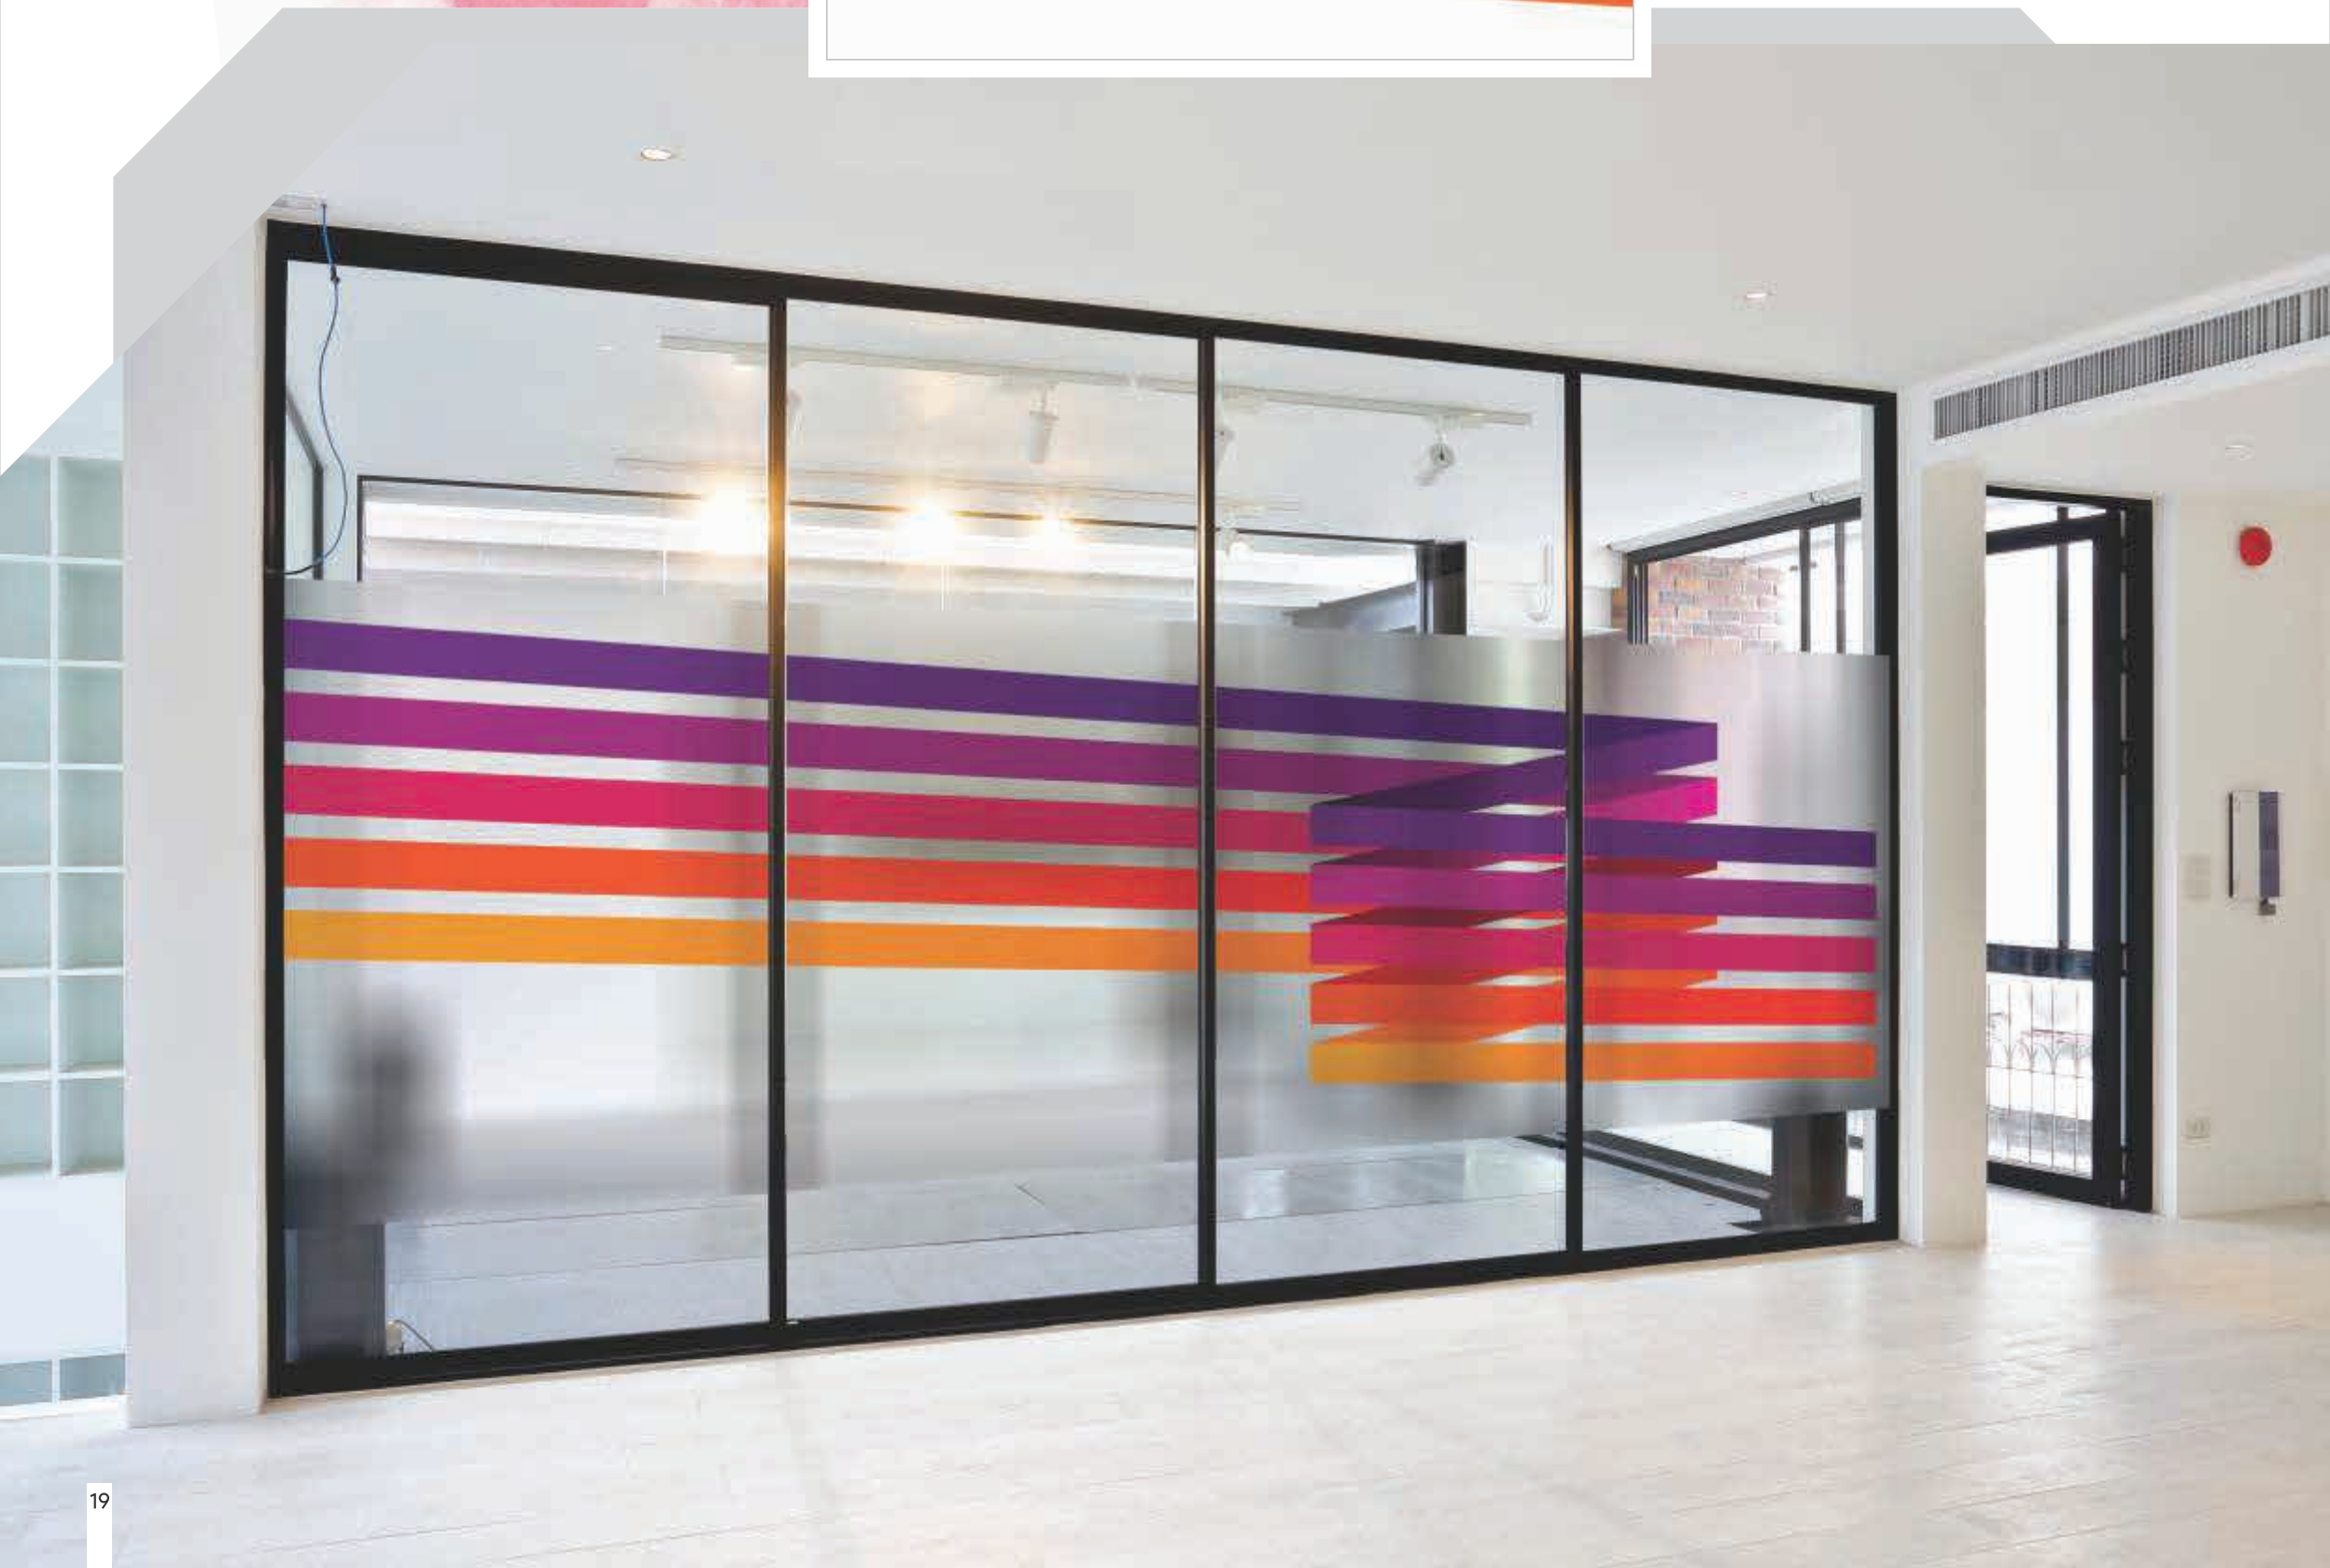

MD 13017C

 **MUNSHI**[®]
DIGITAL

WE COVER ALL YOUR
HOME DECOR
NEEDS!

WE COVER ALL YOUR
HOME DECOR
NEEDS!

Applications

Bottom Top Centre Cover

DIGITAL GLASS FILM

 HP LATEX PRINTING
TECHNOLOGY