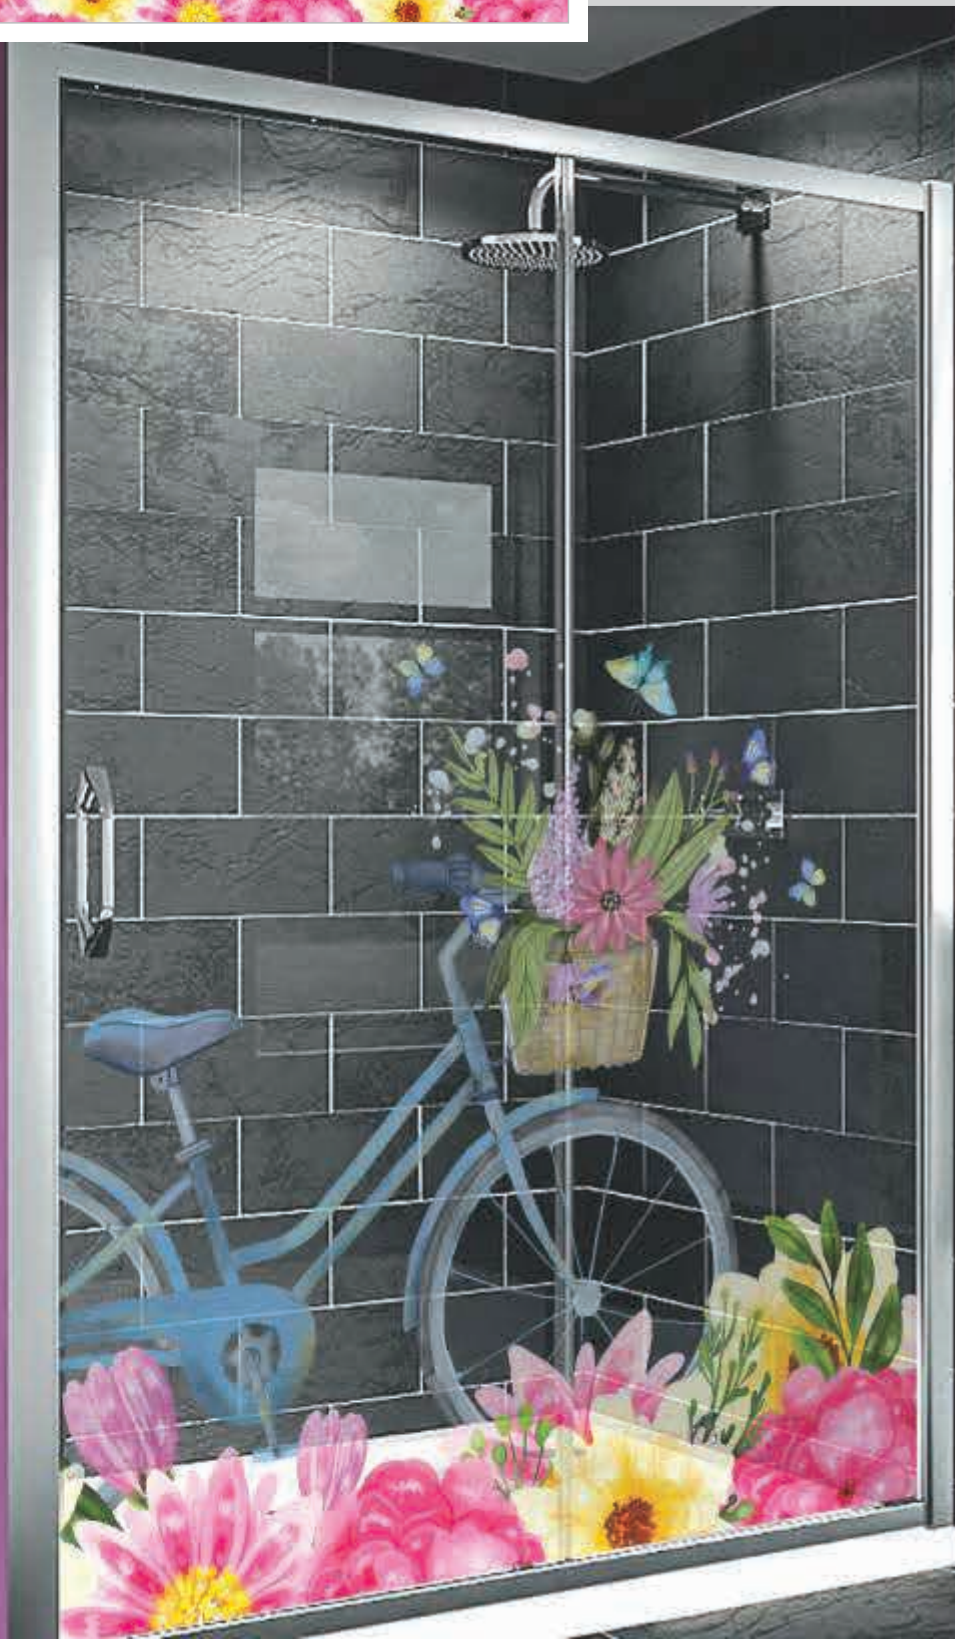

MD 13142

MUNSHI[®]
DIGITAL

Applications

MD 13143

DIGITAL GLASS FILM

WE COVER ALL YOUR
HOME DECOR
NEEDS!

Applications

Bottom Top Centre Cover