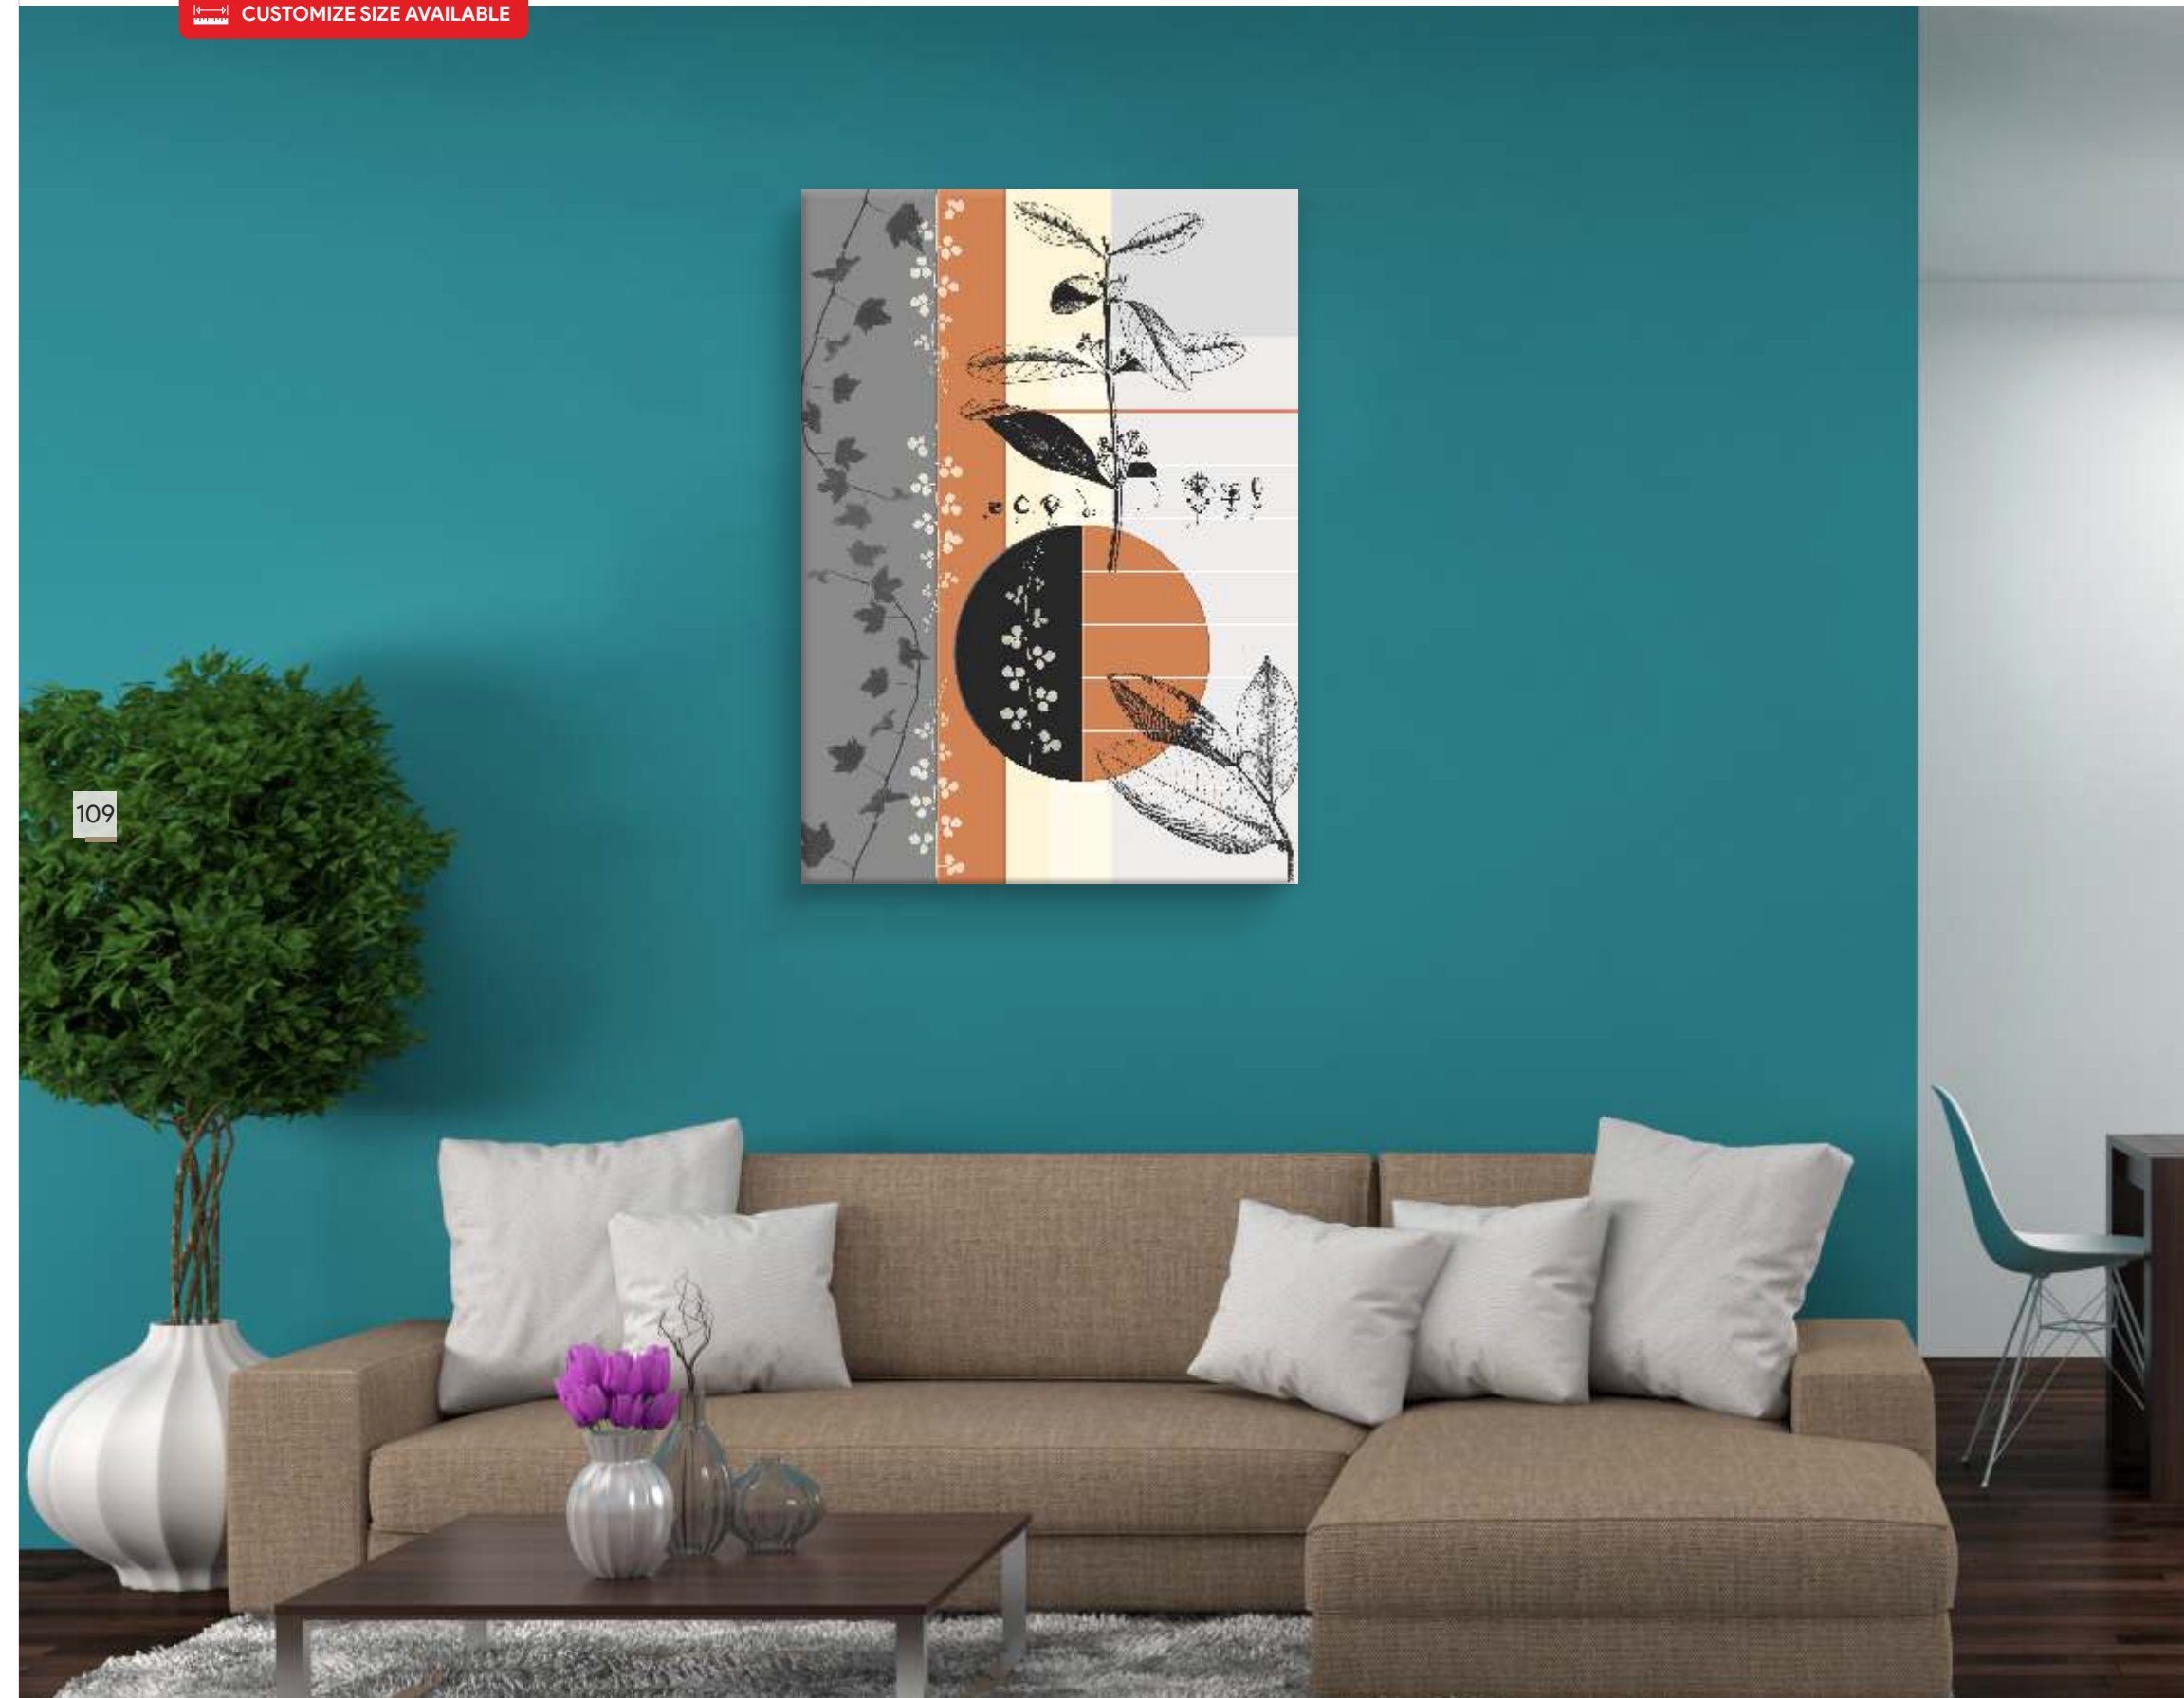

MF 1219

AVAILABLE SIZE
16" X 22" | 20" X 28" | 24" X 32"

CUSTOMIZE SIZE AVAILABLE

109