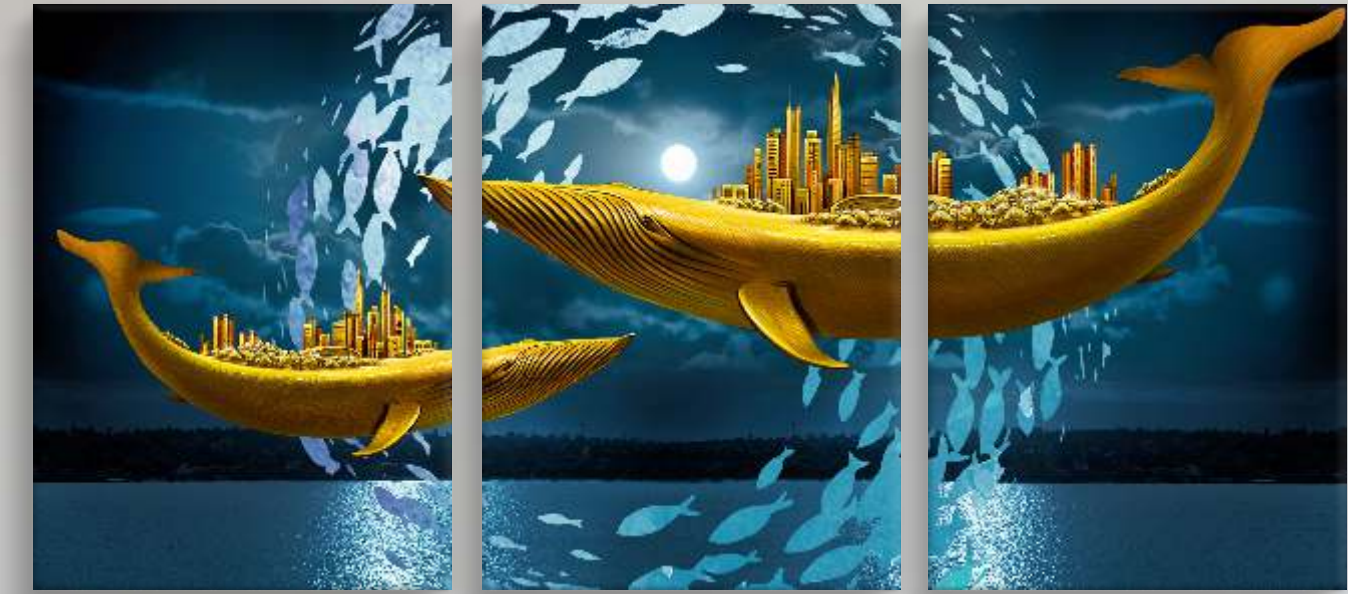

MF 1173

AVAILABLE SIZE
36" X 12" | 48" X 16" | 60" X 20"

CUSTOMIZE SIZE AVAILABLE

A

B

C

CUSTOMIZE SIZE AVAILABLE

MF 1174

AVAILABLE SIZE
16" X 22" | 20" X 28" | 24" X 32"