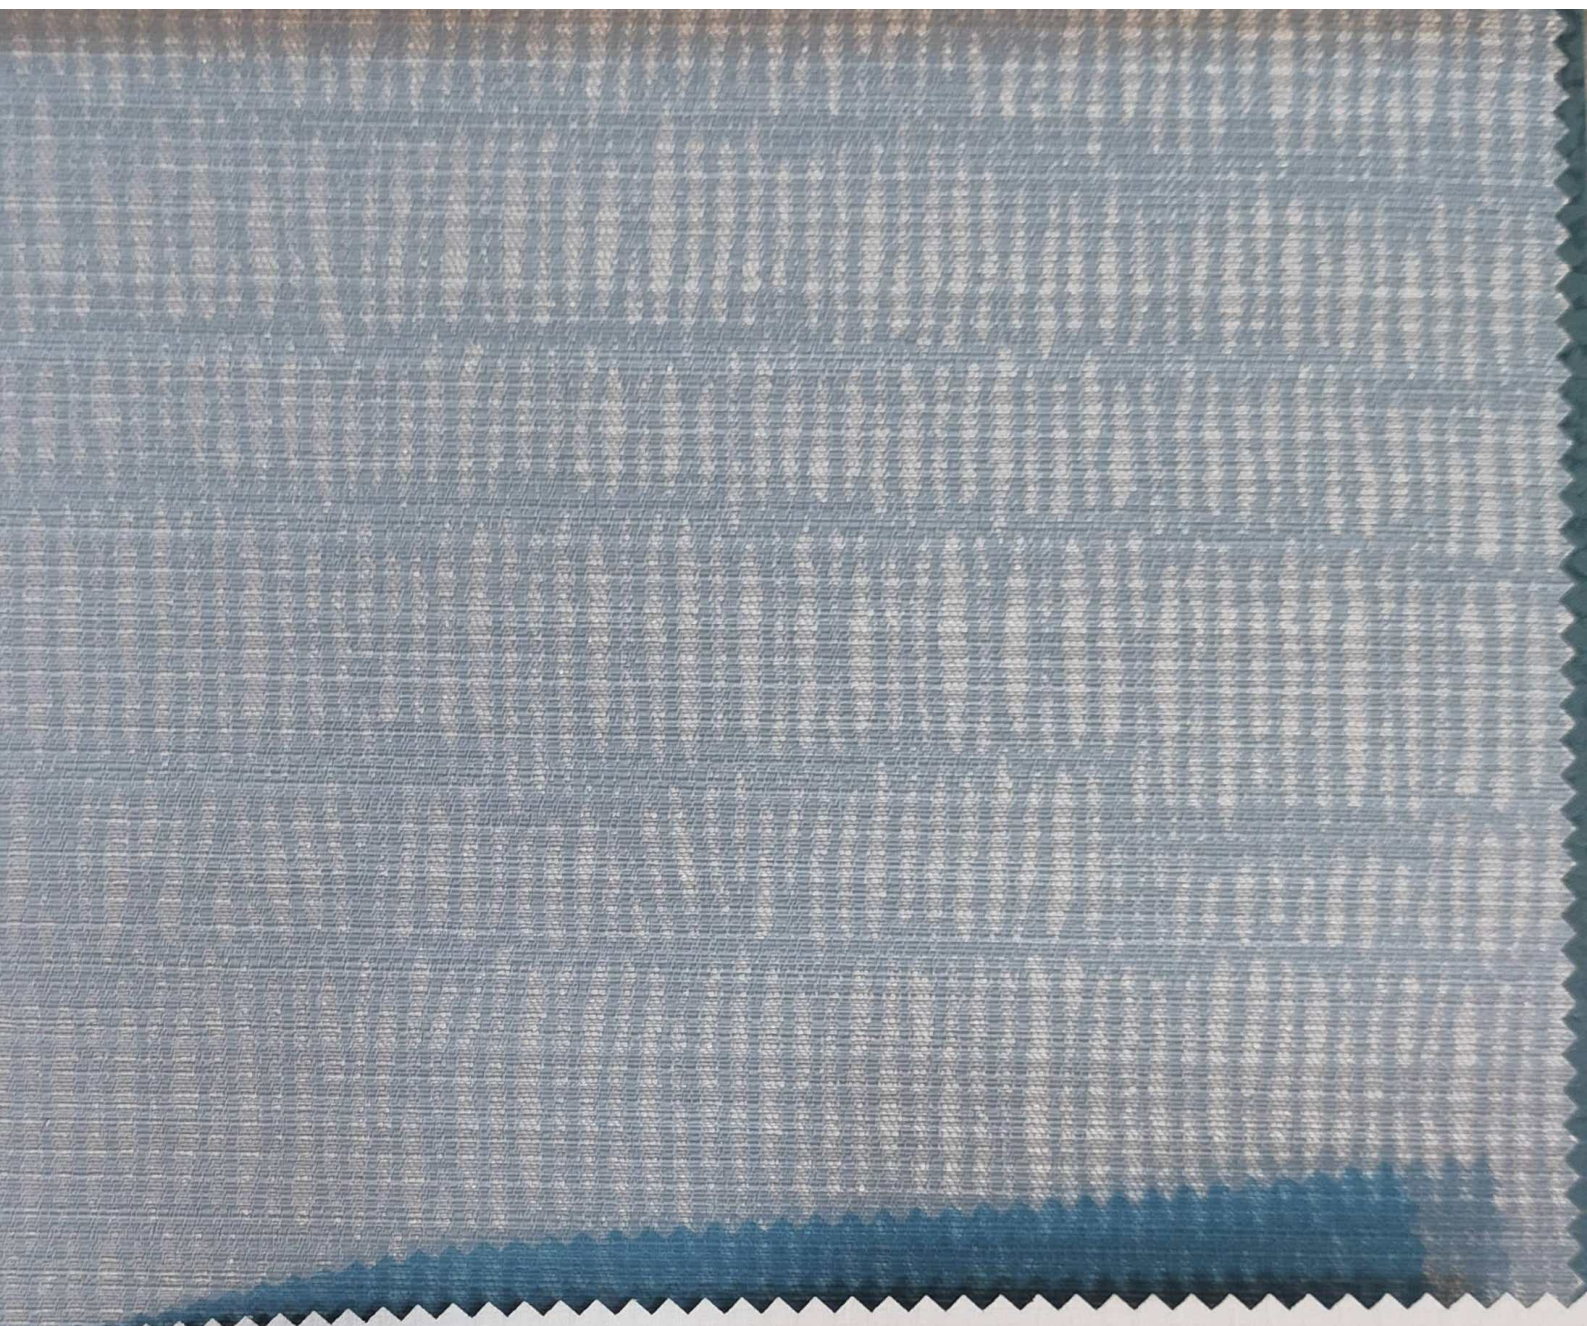

RT22115-004