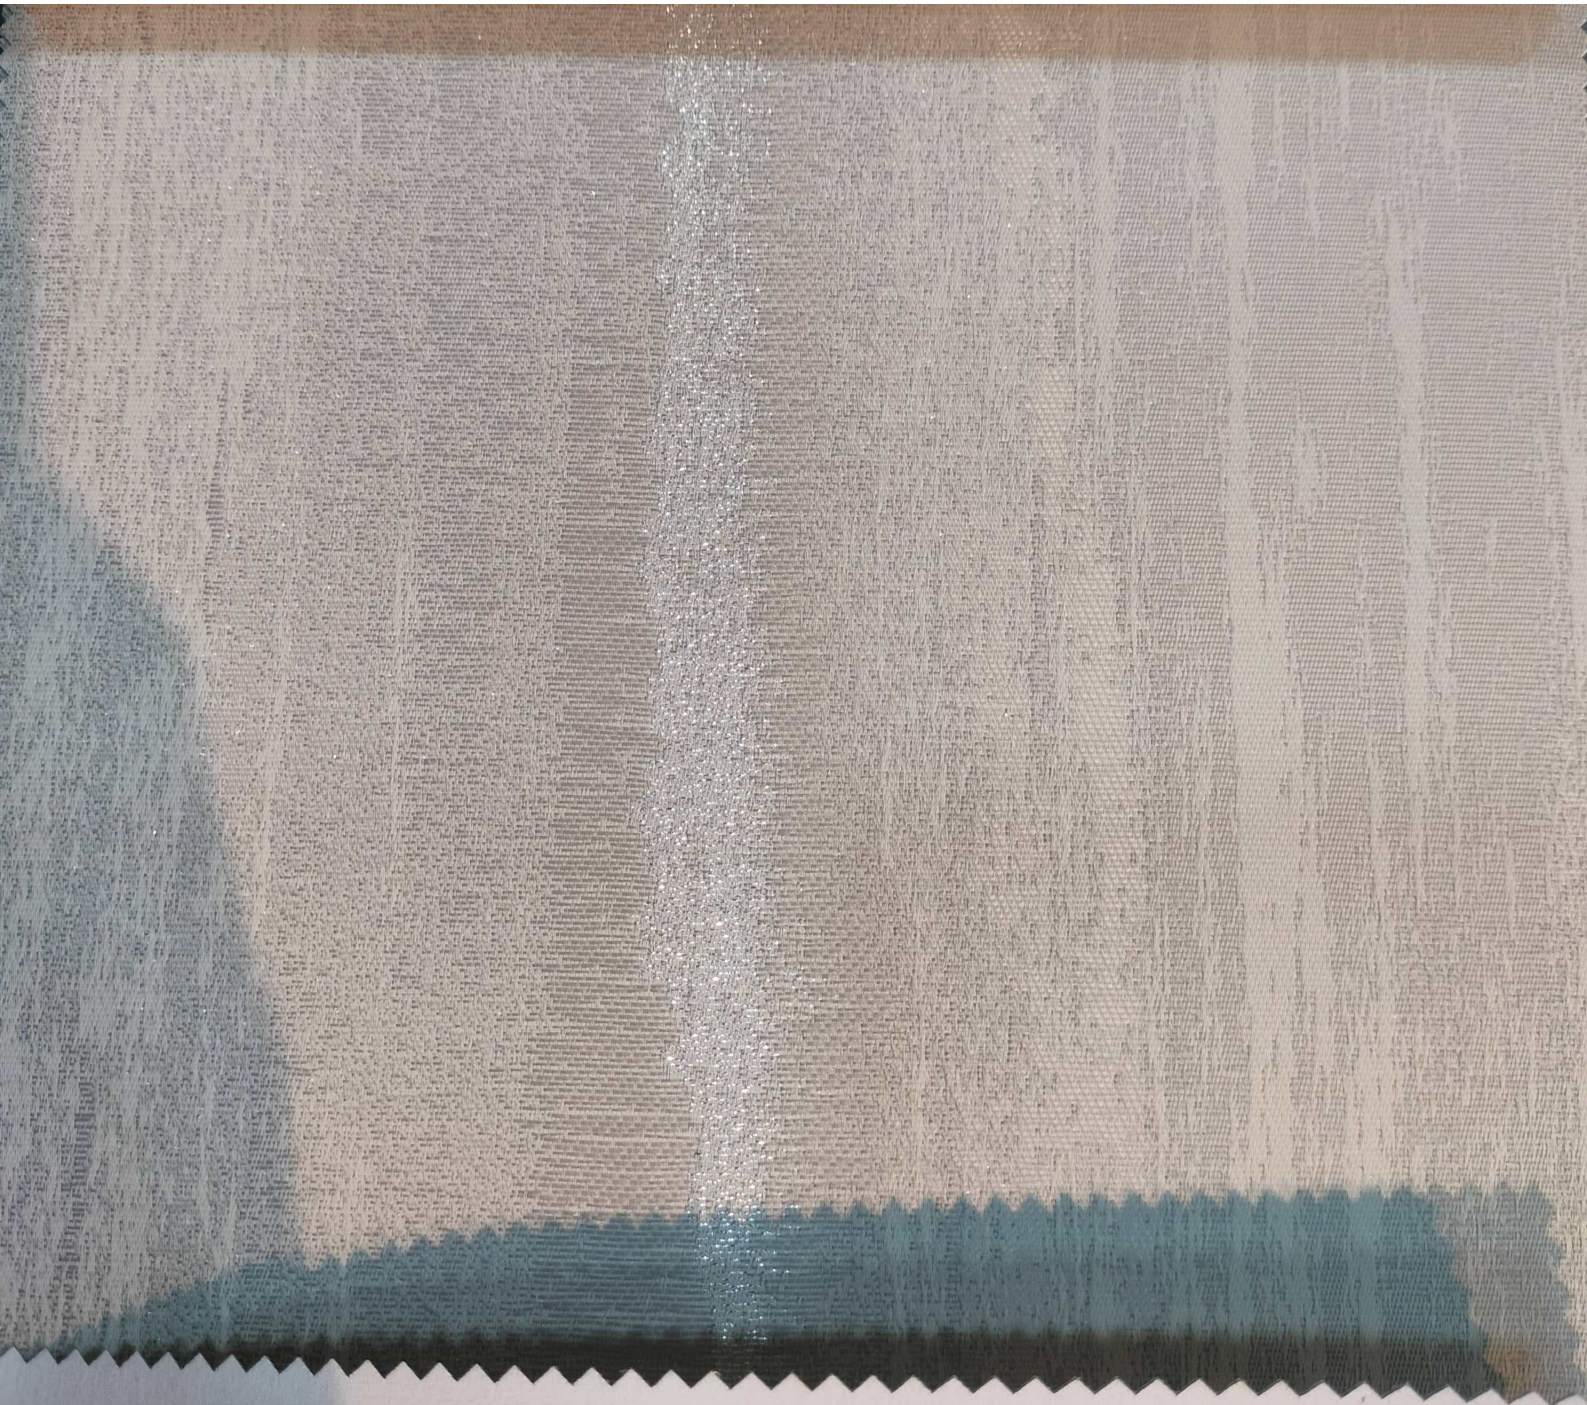

AURA

Translucent Blackout
Roller Blinds

RT2070-001

RT2070-004

RT2070-006

RT22111-002

RT22111-004

RT22111-006

RT22115-006

RT1937-005

RT22120-001

RT22120-004

RT22120-010

RT22121-001

The image shows a close-up of a fabric sample. The top portion is a light-colored, finely textured fabric with a vertical ribbed pattern. Below this is a green fabric with a scalloped or zigzag edge. At the bottom, there is a white rectangular label with the text "RT22121-003" printed on it.