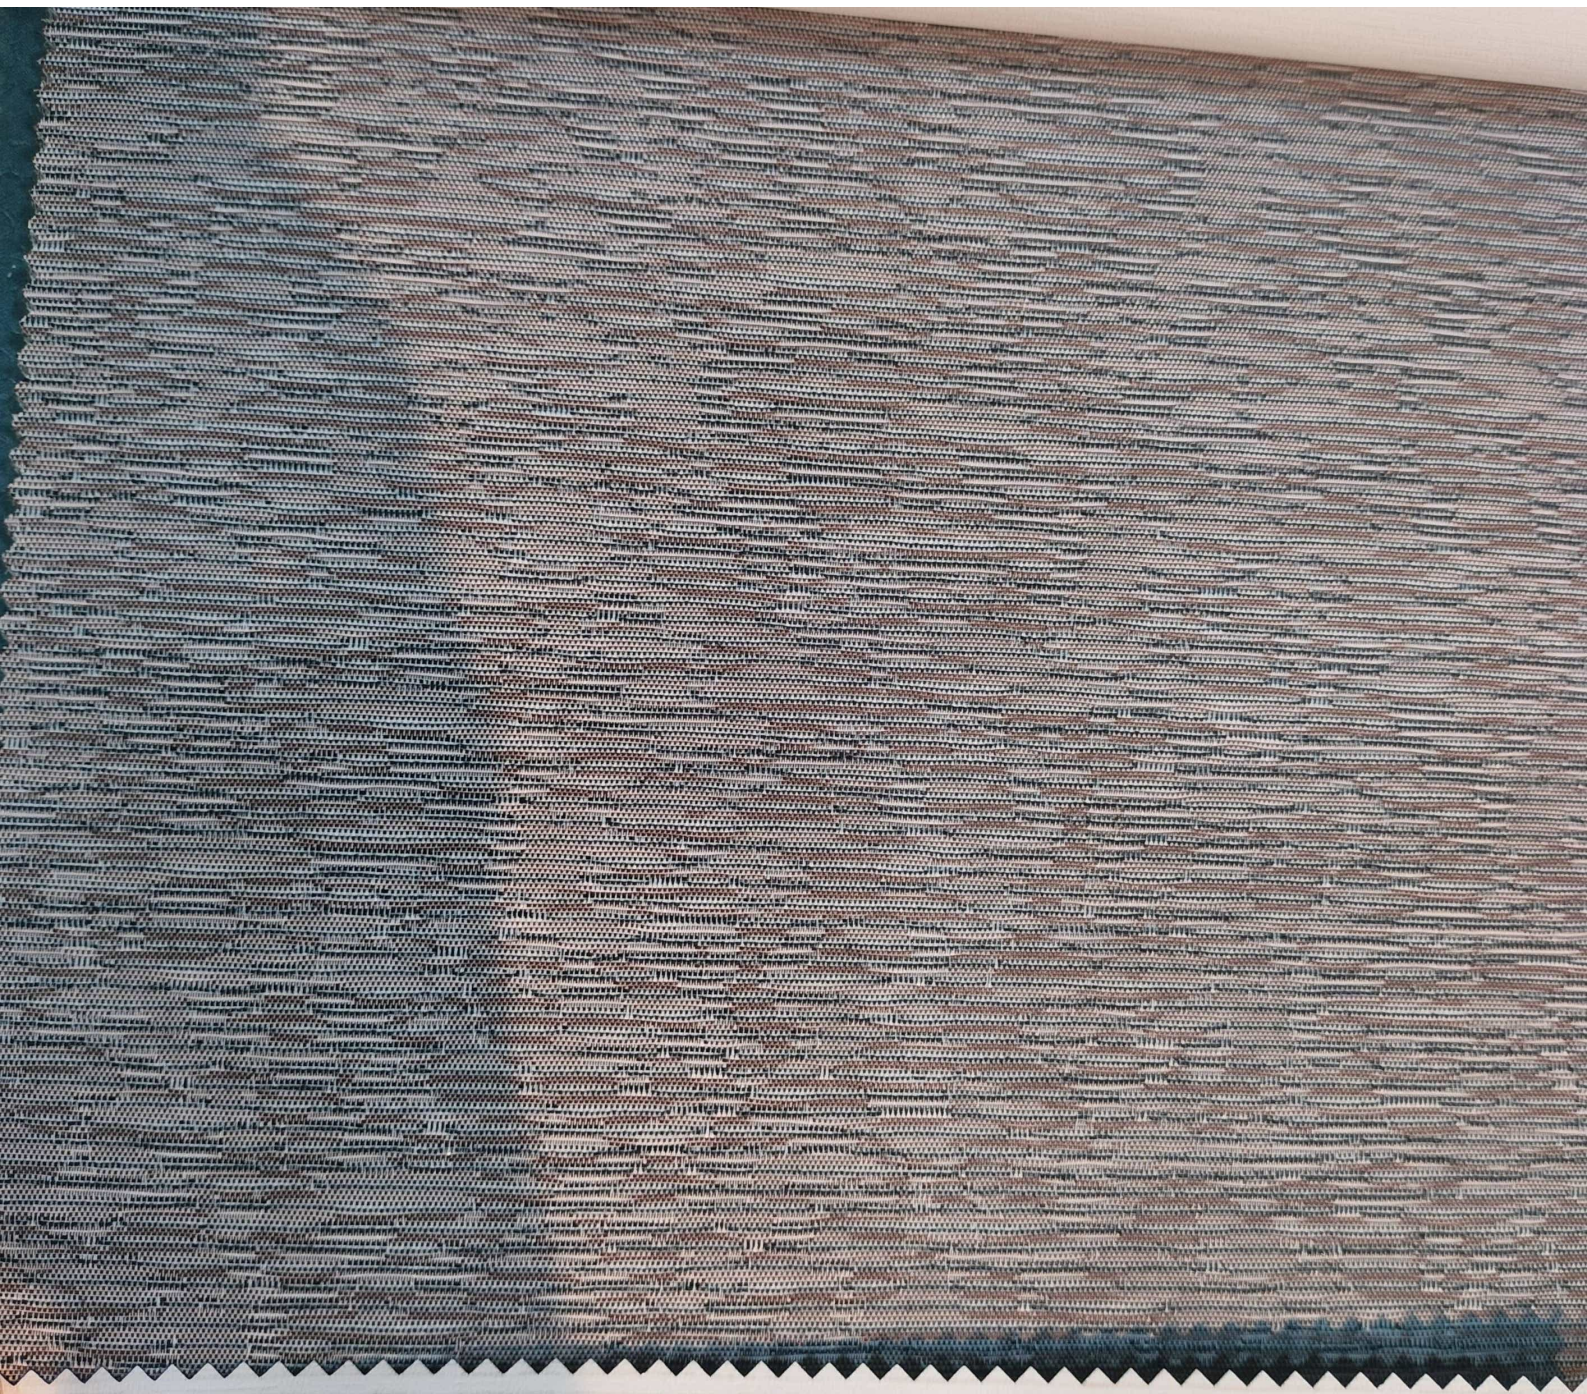

RT22110-008