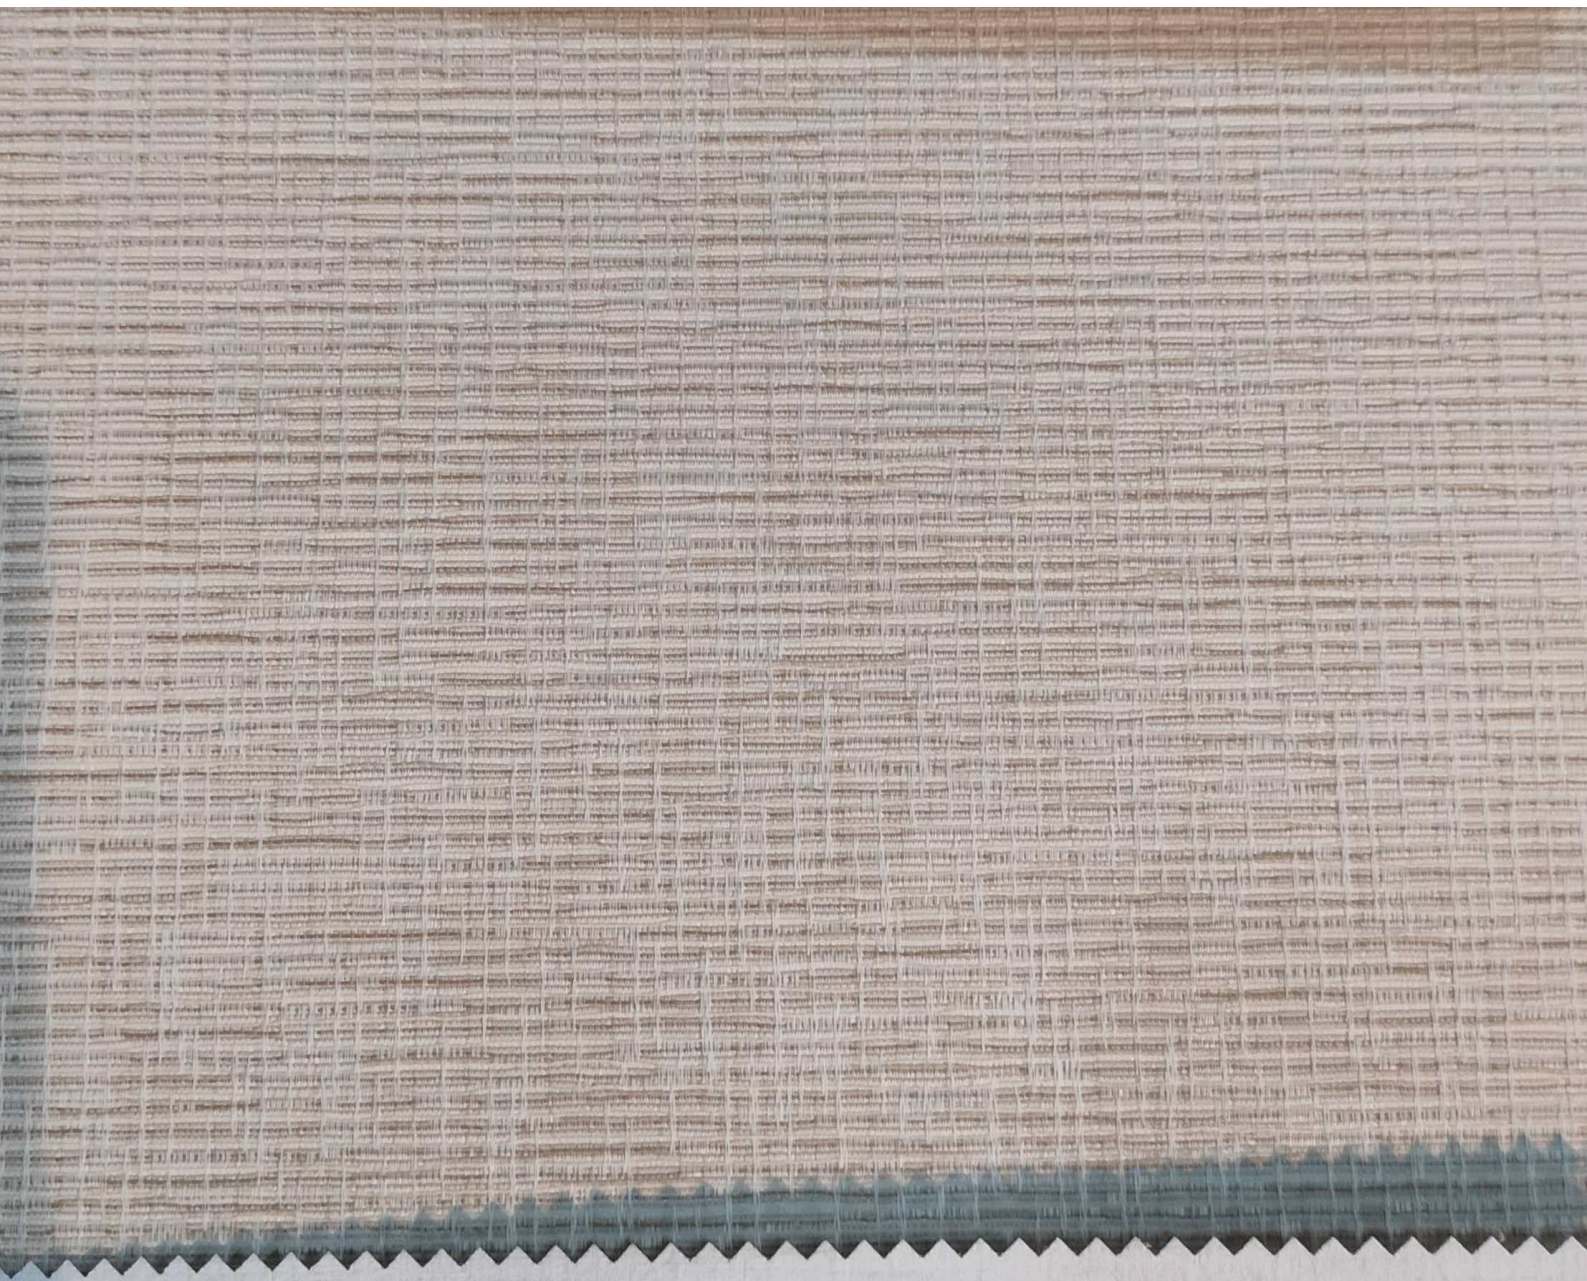

RT23030-004