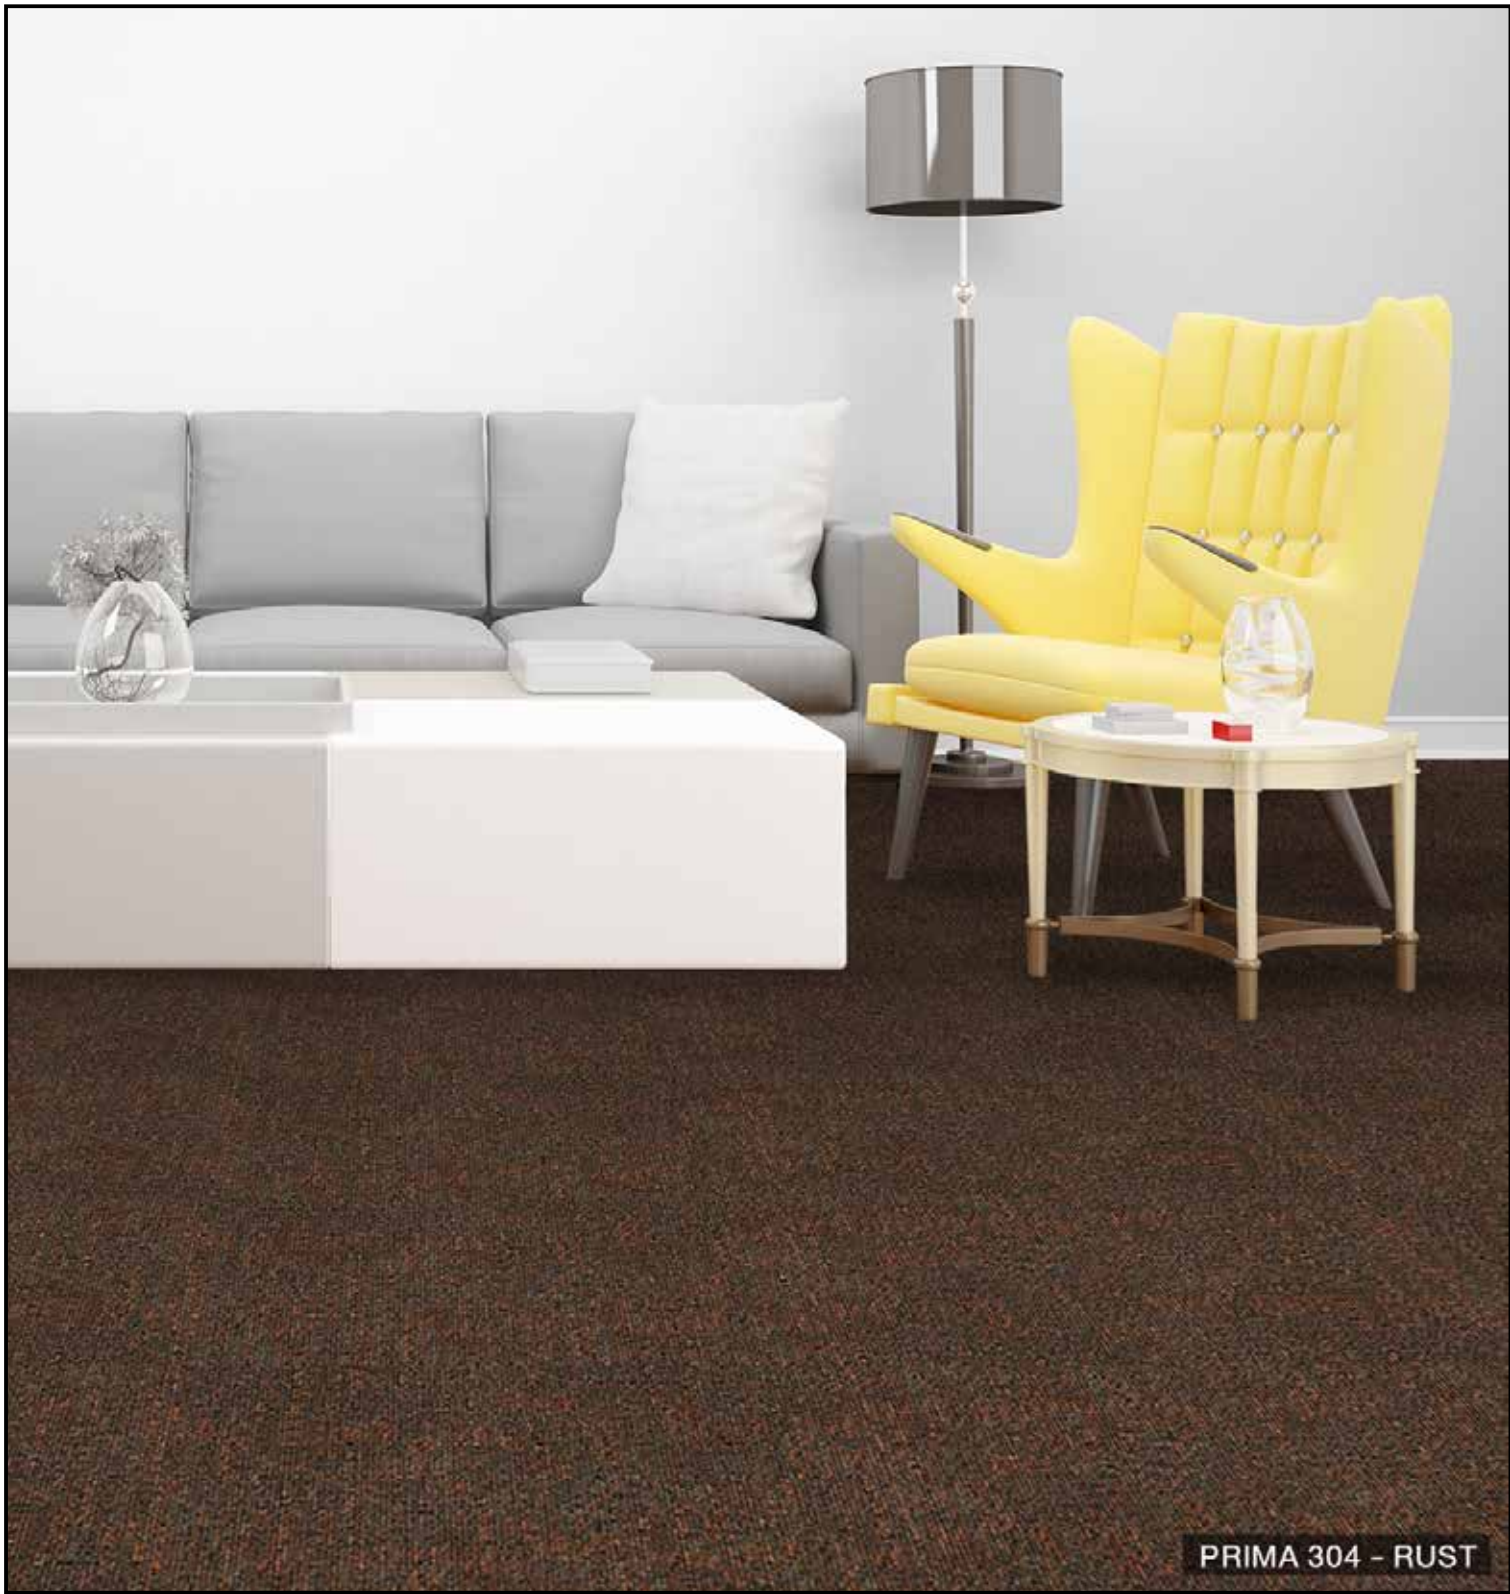

# PRIMA

PRIMA 301 - RED BLACK

301

Colour - RED BLACK

Roll Size: 4 mtr. x 25-30 mtr.

PRIMA 302 - P.BLUE

302

Colour - P. BLUE

Roll Size: 4 mtr. x 25-30 mtr.

PRIMA 304 - RUST

304

Colour - RUST

Roll Size: 4 mtr. x 25-30 mtr.

PRIMA 306 - L GREY

306

Colour - L GREY

Roll Size: 4 mtr. x 25-30 mtr.

PRIMA 307 - FAWN

307

Colour - FAWN

Roll Size: 4 mtr. x 25-30 mtr.

PRIMA 308 - D GREY

308

Colour - D GRAY

Roll Size: 4 mtr. x 25-30 mtr.

PRIMA 309 - SKY BLUE

309

Colour - SKY BLUE

Roll Size: 4 mtr. x 25-30 mtr.

PRIMA 312 - BROWN

312

Colour - BROWN