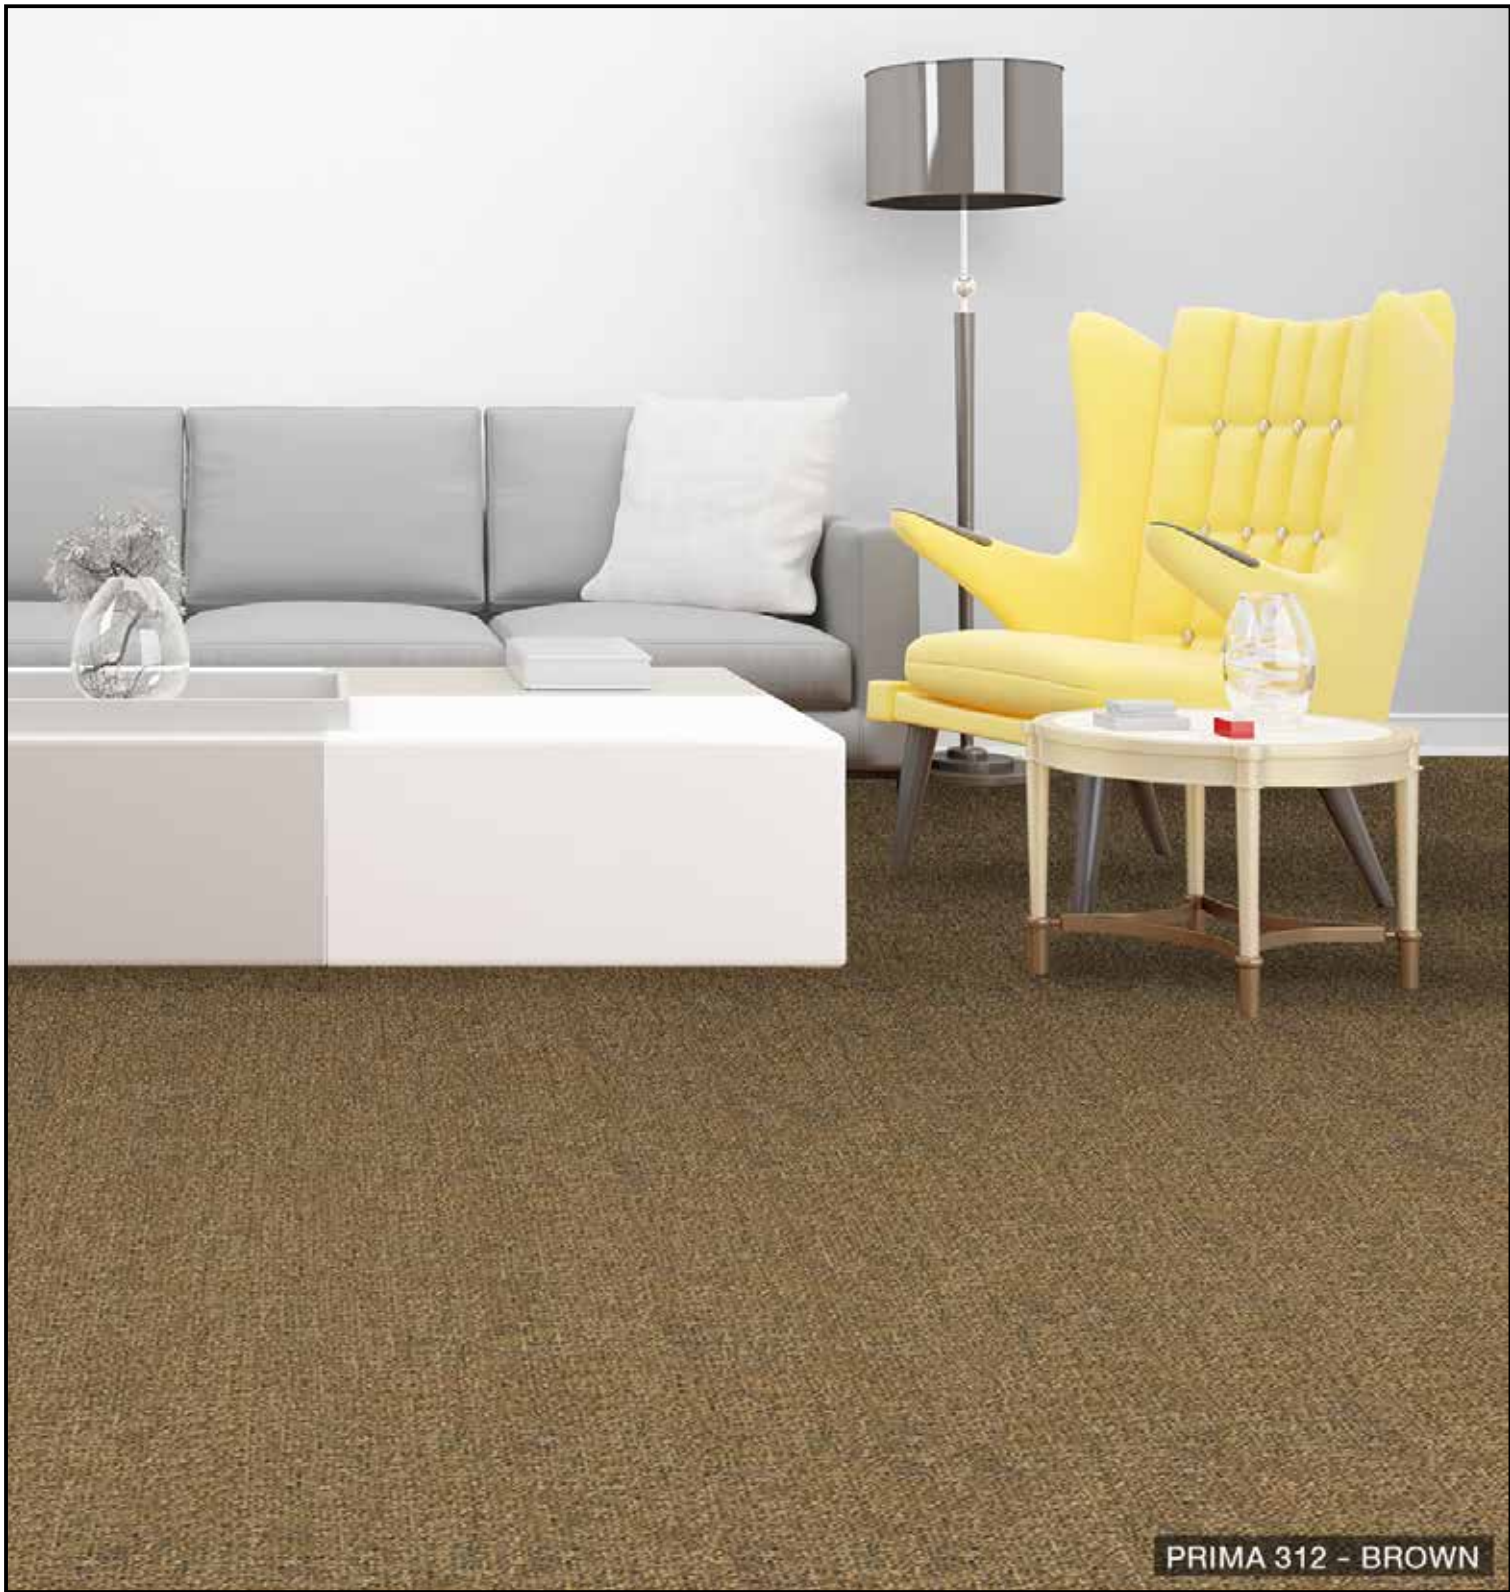

# PRIMA

PRIMA 301 - RED BLACK

301

Colour - RED BLACK

Roll Size: 4 mtr. x 25-30 mtr.

PRIMA 302 - P.BLUE

302

Colour - P. BLUE

Roll Size: 4 mtr. x 25-30 mtr.

PRIMA 307 - FAWN

307

Colour - FAWN

Roll Size: 4 mtr. x 25-30 mtr.

PRIMA 308 - D GREY

308

Colour - D GRAY

Roll Size: 4 mtr. x 25-30 mtr.

PRIMA 309 - SKY BLUE

309

Colour - SKY BLUE

Roll Size: 4 mtr. x 25-30 mtr.

PRIMA 312 - BROWN

312

Colour - BROWN