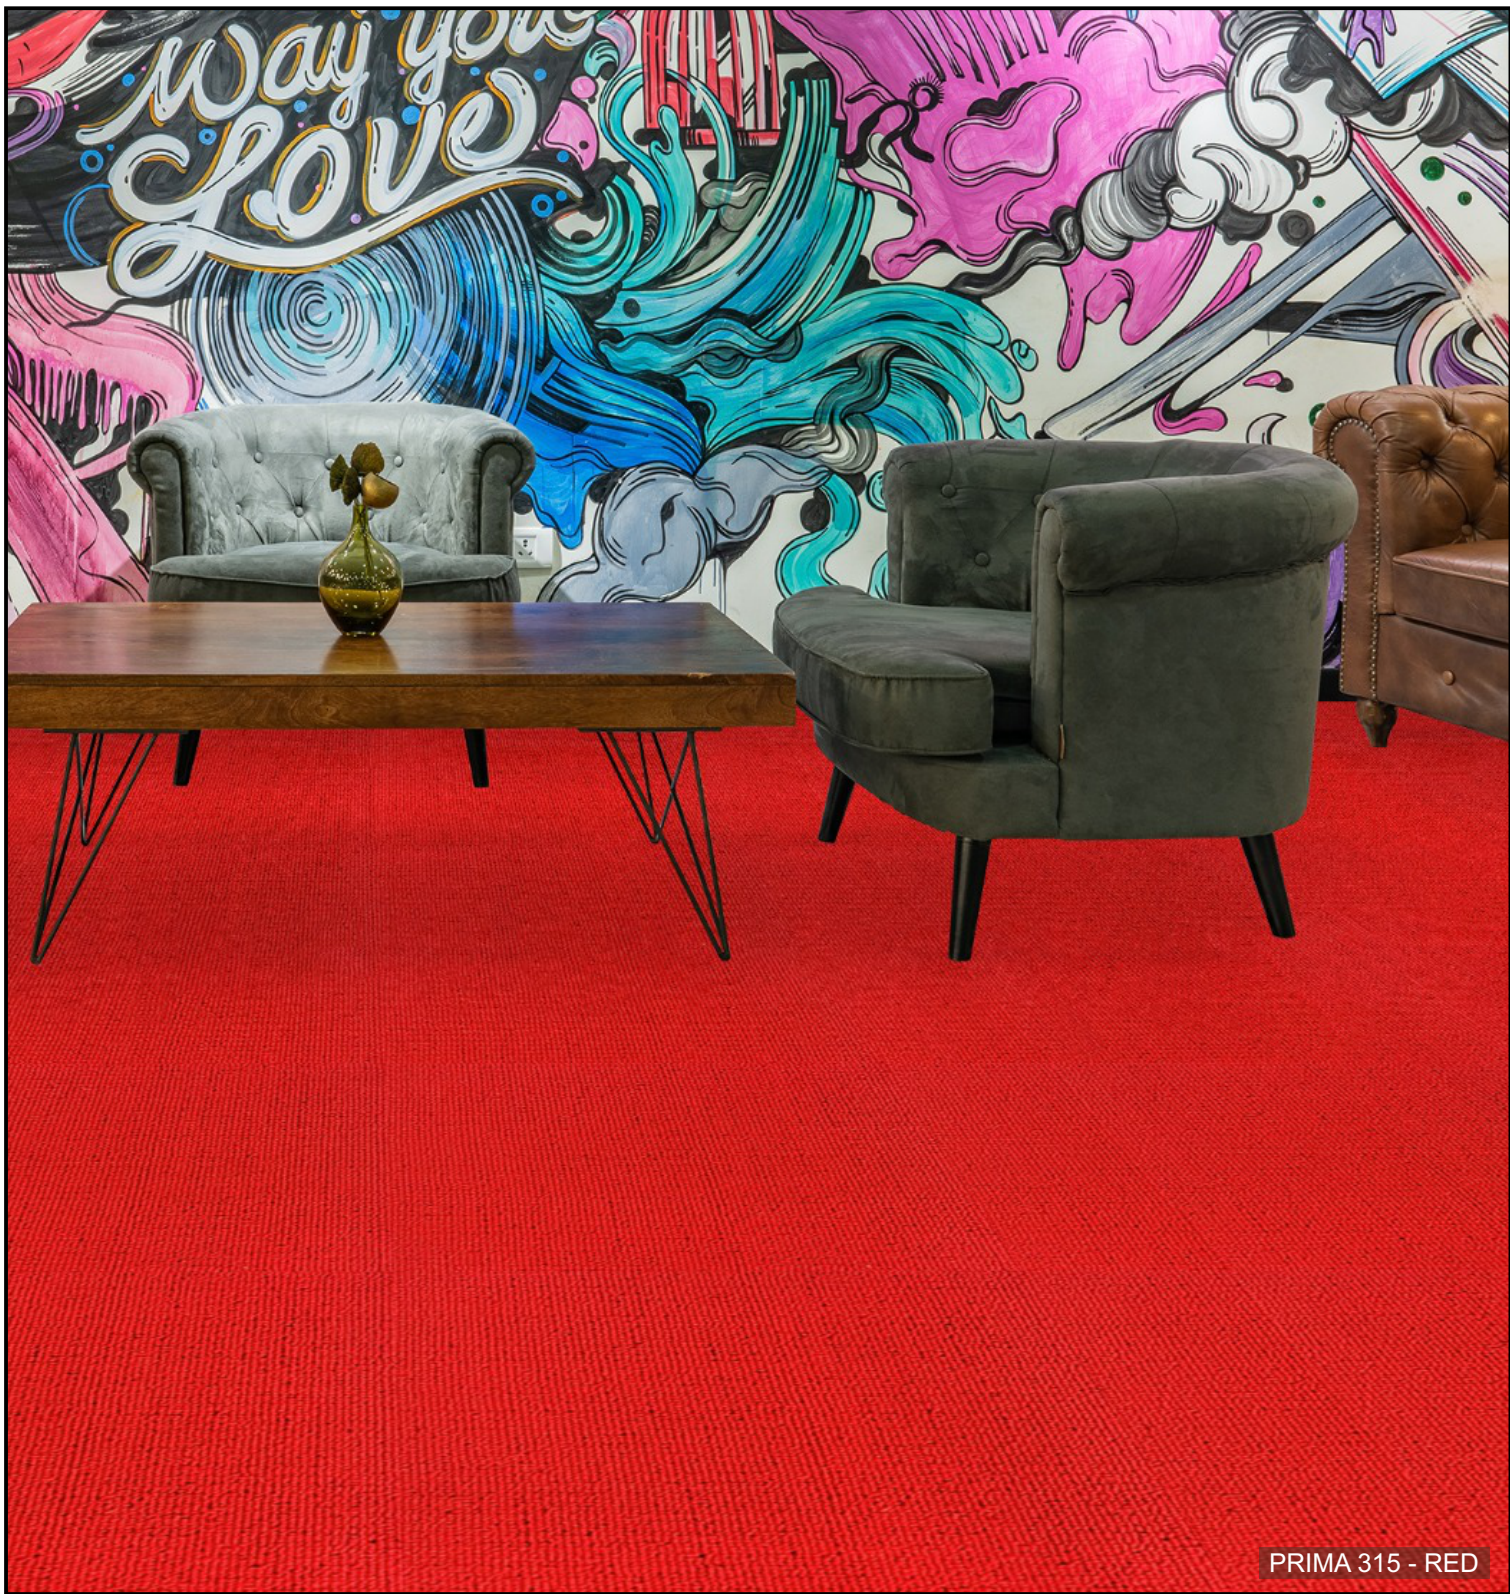

# PRIMA

PRIMA 301 - RED BLACK

301

Colour - RED BLACK

Roll Size: 4 mtr. x 25-30 mtr.

PRIMA 302 - P.BLUE

302

Colour - P. BLUE

Roll Size: 4 mtr. x 25-30 mtr.

PRIMA 307 - FAWN

307

Colour - FAWN

Roll Size: 4 mtr. x 25-30 mtr.

PRIMA 308 - D GREY

308

Colour - D GRAY

Roll Size: 4 mtr. x 25-30 mtr.

PRIMA 309 - SKY BLUE

309

Colour - SKY BLUE

Roll Size: 4 mtr. x 25-30 mtr.

PRIMA 312 - BROWN

312

Colour - BROWN

Roll Size: 4 mtr. x 25-30 mtr.

PRIMA 314 - JET BLACK

**314**

Colour - JET BLACK

Roll Size: 4 mtr. x 25-30 mtr.

PRIMA 315 - RED

315

Colour - RED