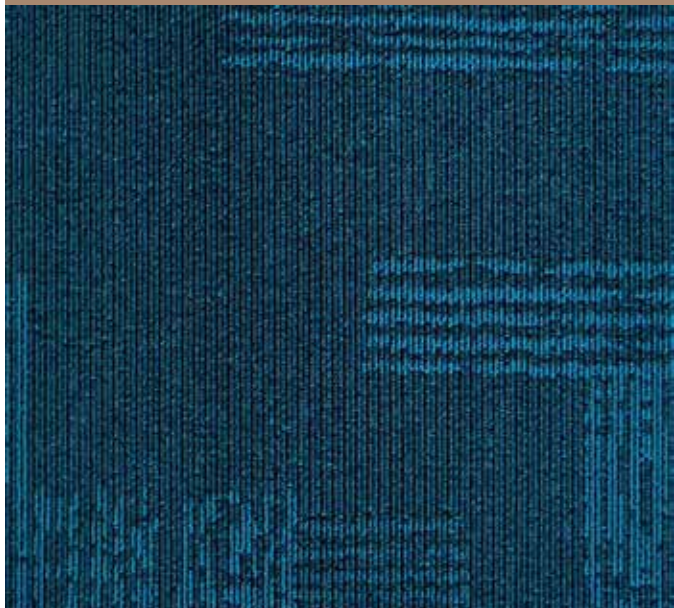

PALO ALTO - 10 - SMOKEY GREY

PALO ALTO - 11 - AQUA BLUE

CARPET TILES: 50 X 50 CMS. / 600 GSM / 1/12 GUAGE / 54 SQ.FT. PER BOX

NON-WOVEN

PVC/MOC
FREE

100%
SOLUTION
DYED OLEFIN

HIGH GSM
500-550G/M²

CARPET TILES: 50 X 50 CMS. / 500 GSM / 1/12 GUAGE / 54 SQ.FT. PER BOX

-  NON-WOVEN
-  PVC/MOC FREE
-  100% SOLUTION DYED OLEFIN
-  HIGH GSM 500-550G/M²

RAY - 03 - TIFFANY BLUE

CARPET TILES: 50 X 50 CMS. / 500 GSM / 1/12 GUAGE / 54 SQ.FT. PER BOX

-  NON-WOVEN
-  PVC/VOC FREE
-  100% SOLUTION DYED OLEFIN
-  HIGH GSM 500-550G/M²