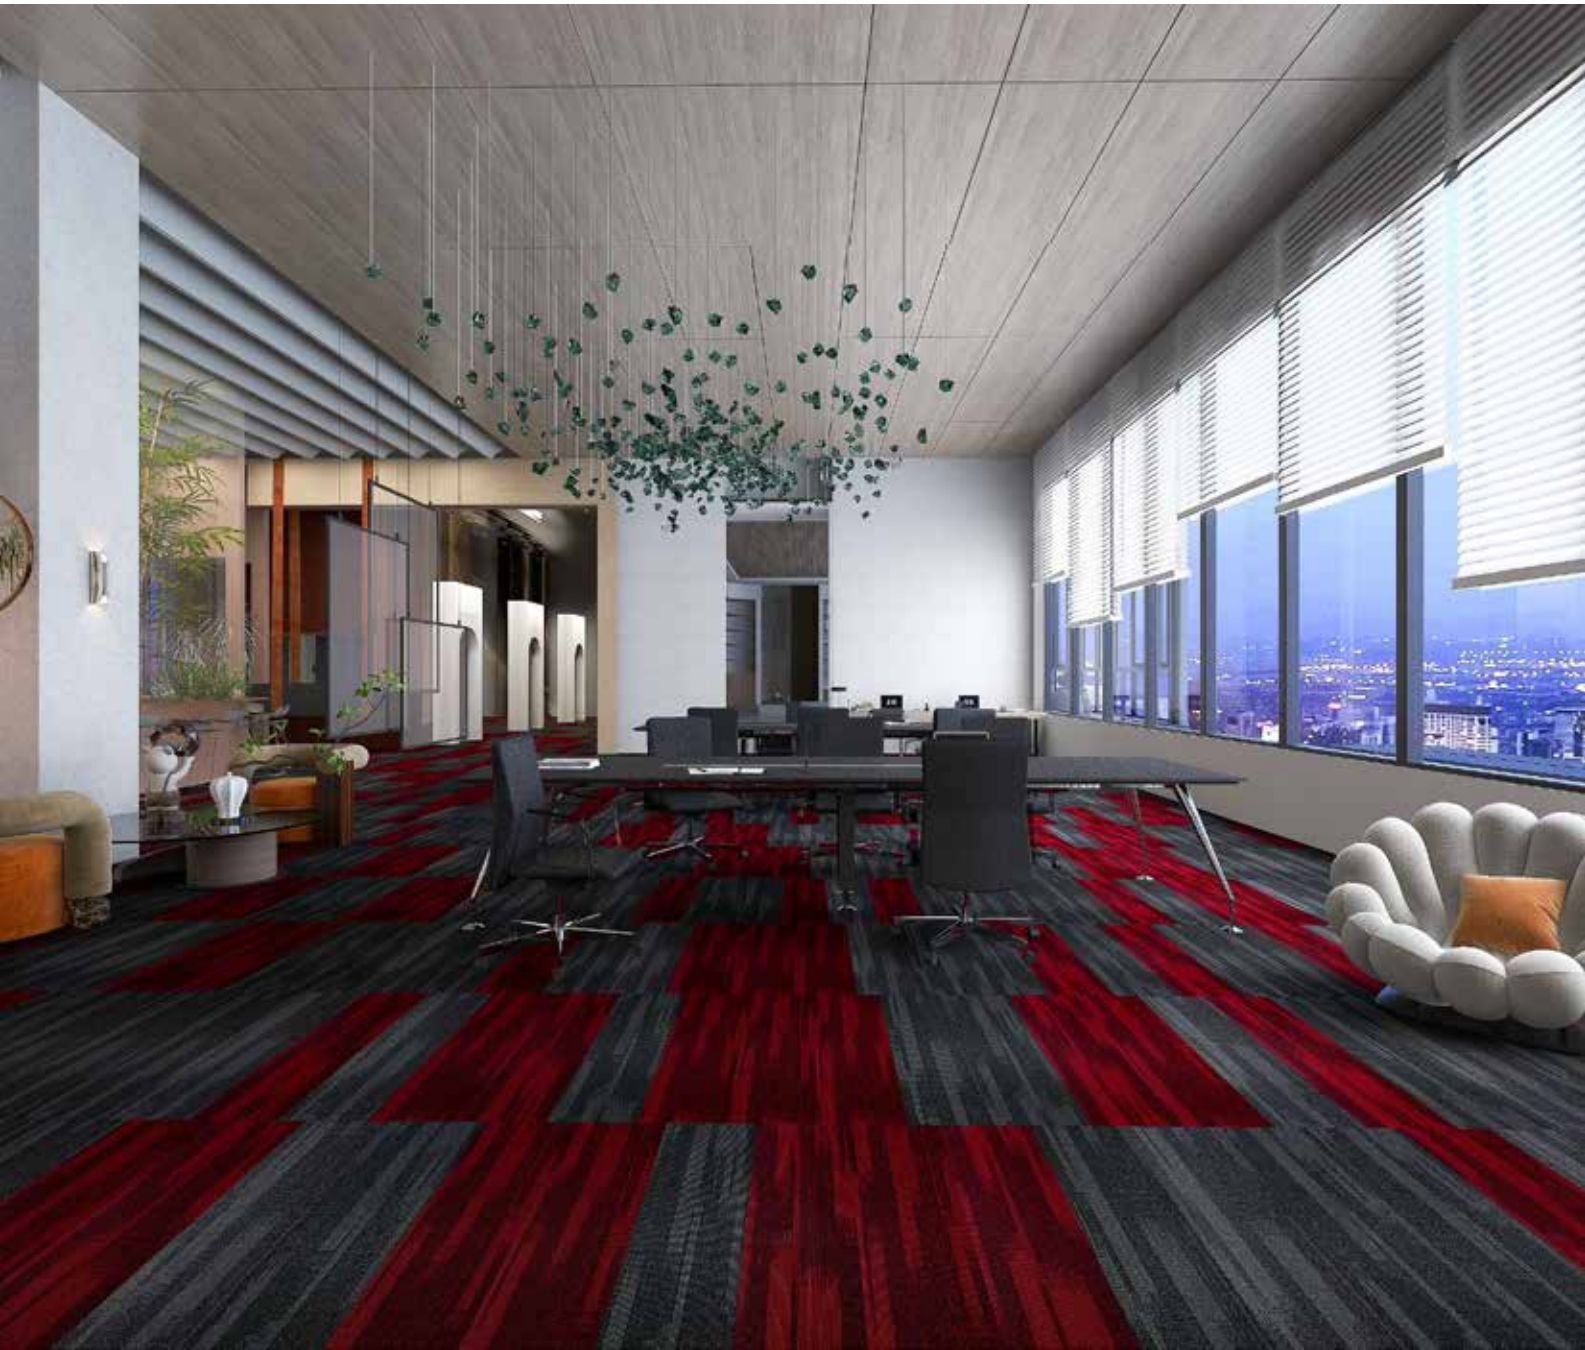

BELLE - 05 - CARBON GREY